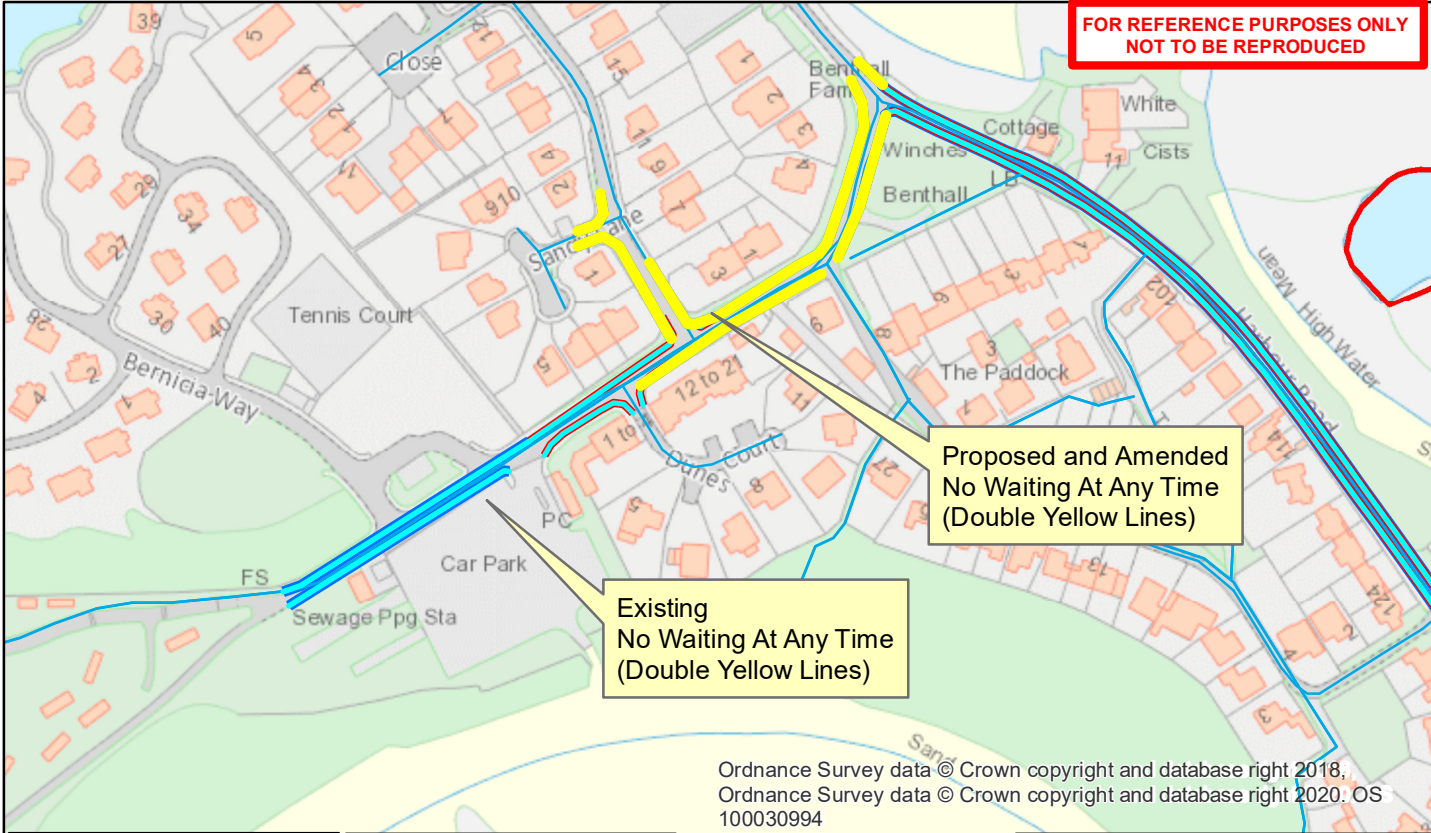

**FOR REFERENCE PURPOSES ONLY
NOT TO BE REPRODUCED**

Ordnance Survey data © Crown copyright and database right 2018,
Ordnance Survey data © Crown copyright and database right 2020: OS
100030994

<p>NORTHUMBERLAND Northumberland County Council</p>	<p>Network Management Information System</p>	<p>Title:</p>			<p>Proposed Extension of Waiting and Loading (Double Yellow Line) Restrictions Beadnell</p>
<p>Northumberland County Council County Hall Morpeth Northumberland NE61 2EF Tel: 01670 533000</p>	<p><small>This map is reproduced from Ordnance Survey material with the permission of Ordnance Survey on behalf of the Controller of Her Majesty's Stationary Office Crown Copyright. Unauthorised reproduction infringes Crown Copyright and may lead to prosecution or civil proceedings. License no. 100049048 (2009).</small></p>	<p>Drn:</p>	<p>Date:</p>	<p>Scale:</p>	<p>TRO_005_47 April 2020</p>