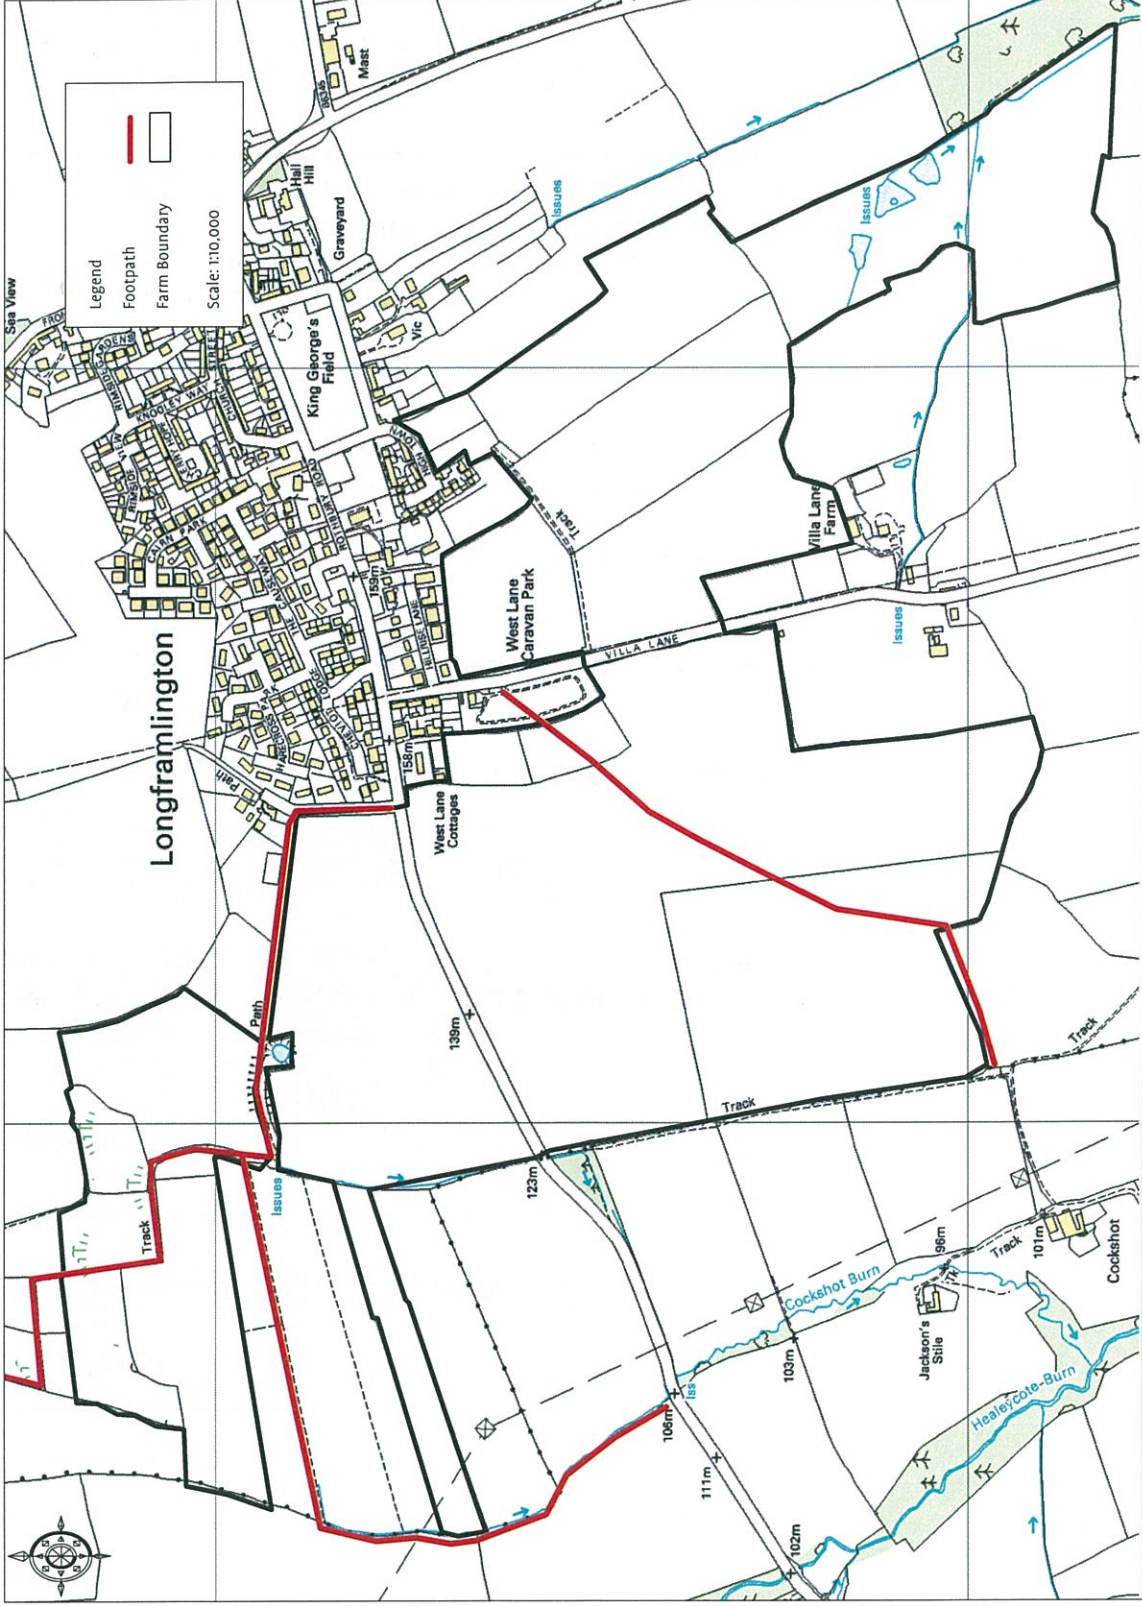

High Town Farm, Longframlington Footpaths

Edwin Thompson LLP, Chartered Surveyors
Tel. 01289 304432, e. berwick@edwin-thompson.co.uk