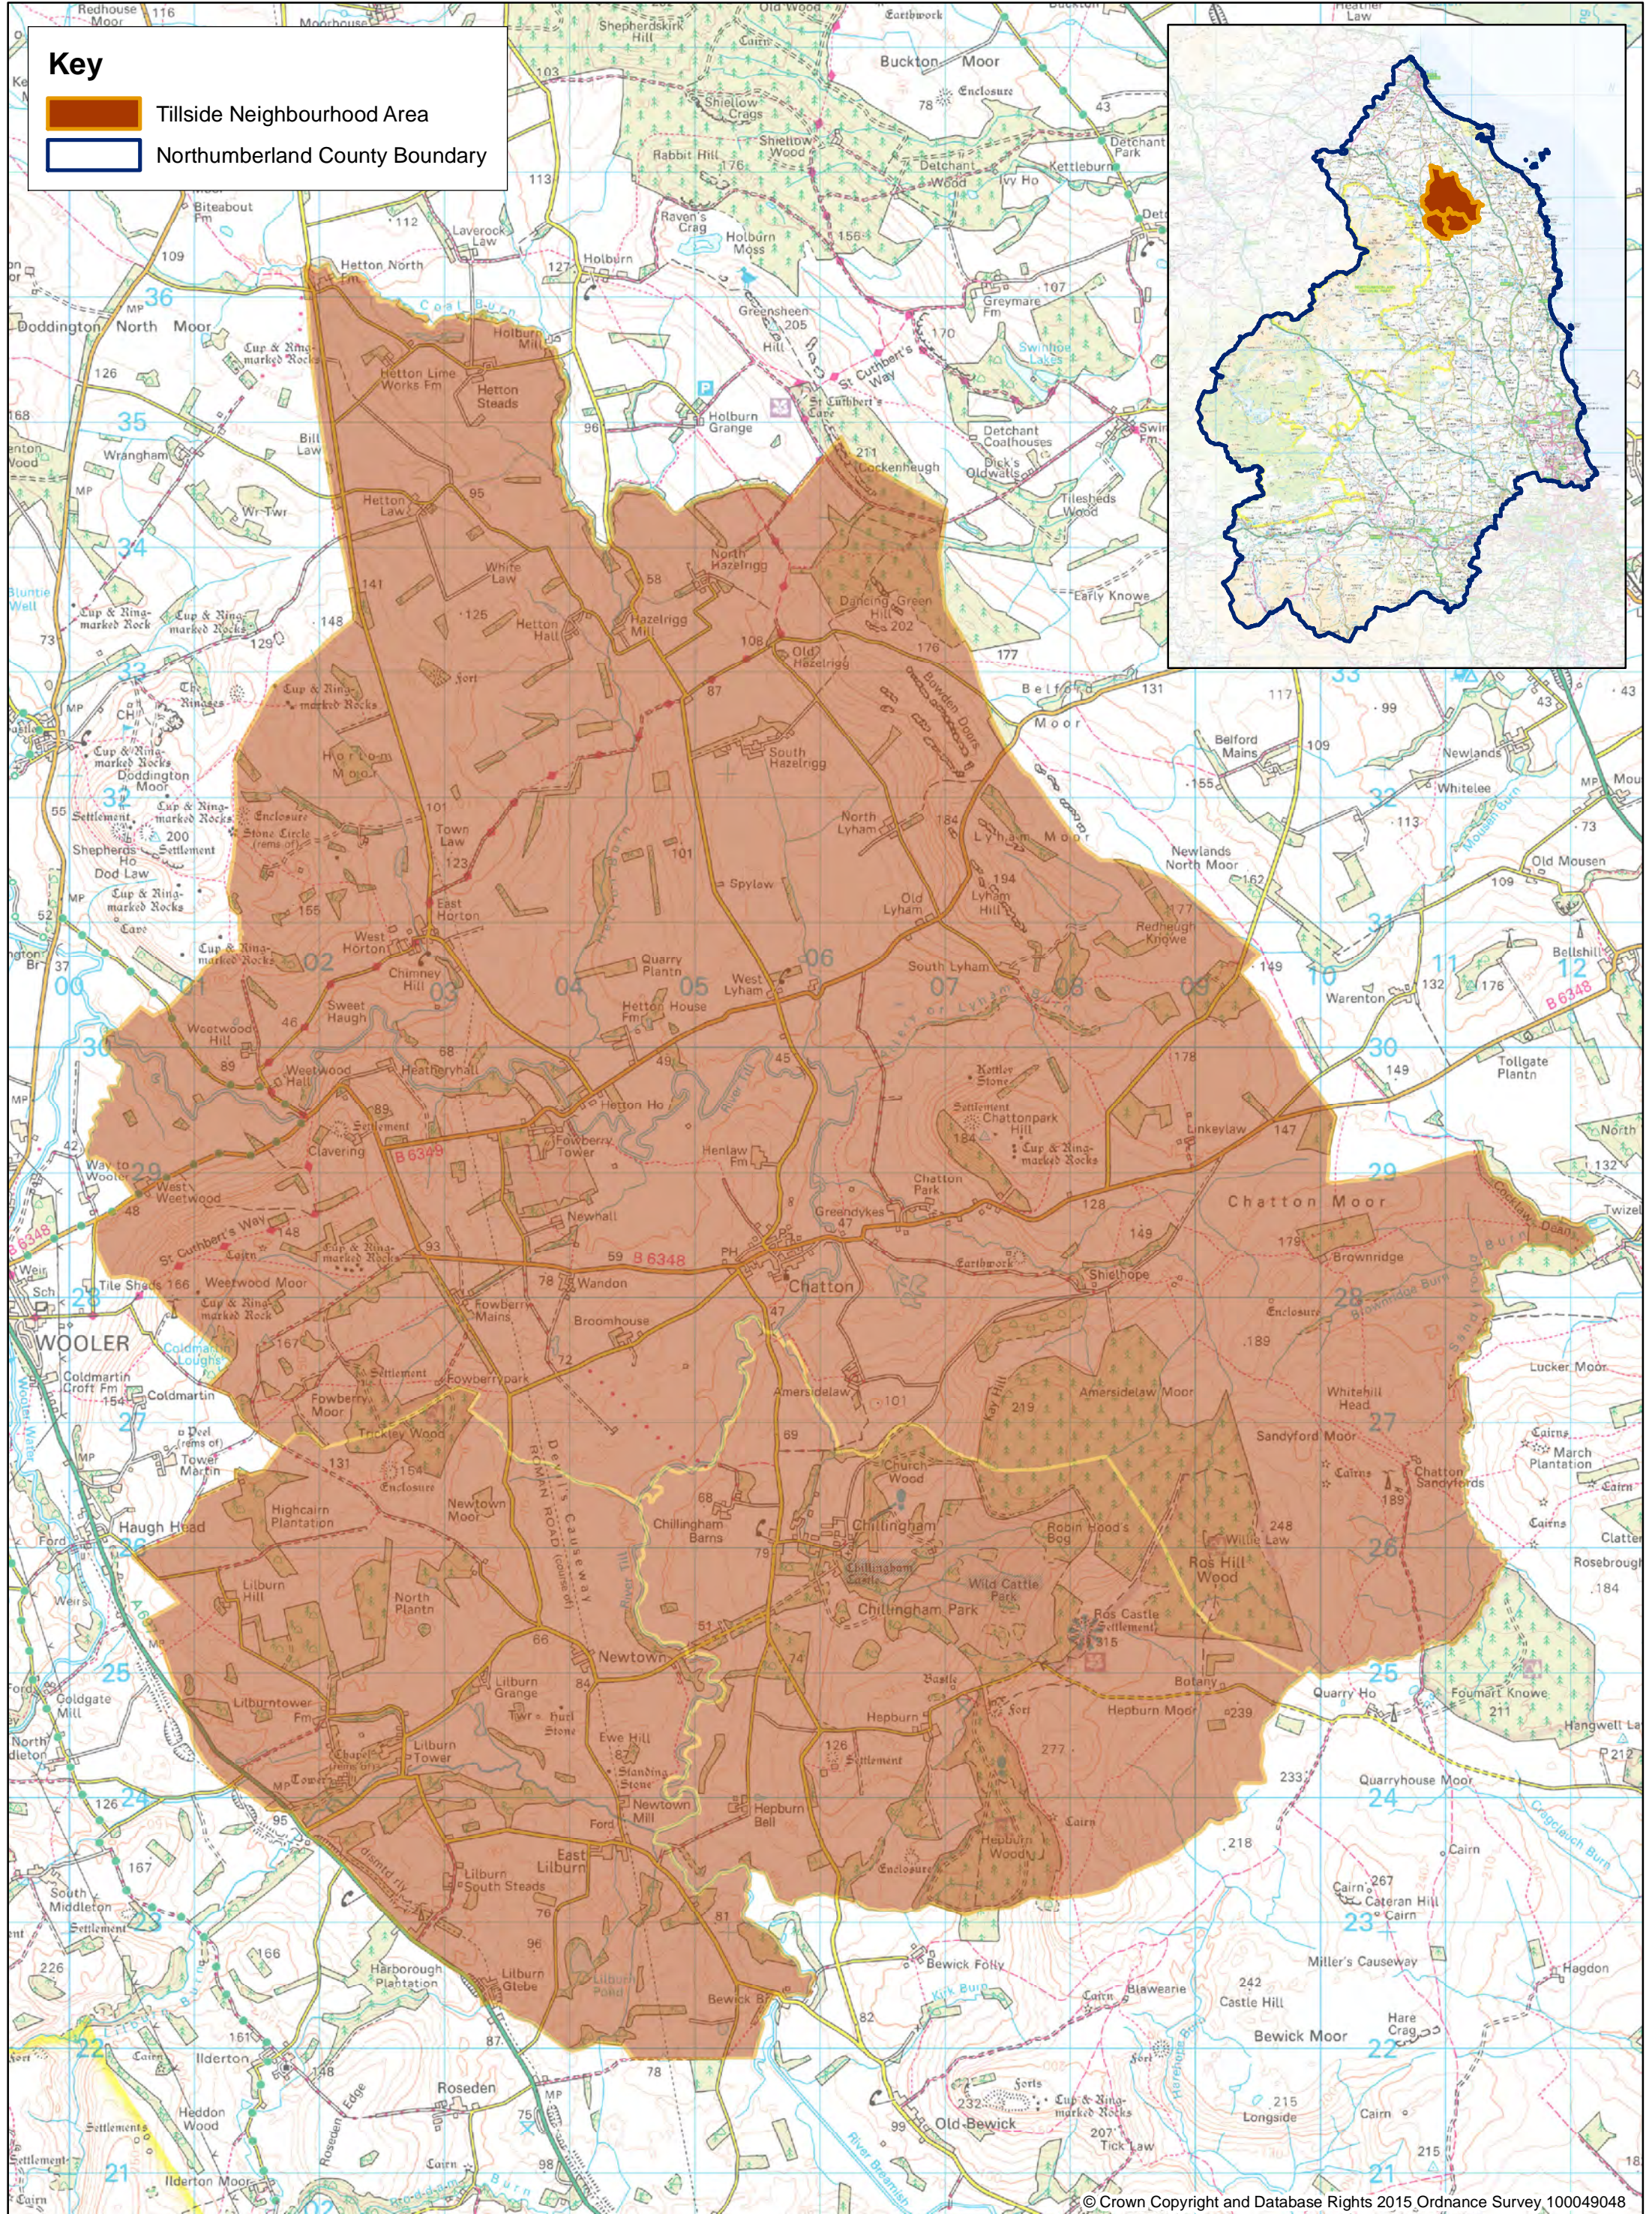

Key

-  Tillside Neighbourhood Area
-  Northumberland County Boundary

© Crown Copyright and Database Rights 2015 Ordnance Survey 100049048