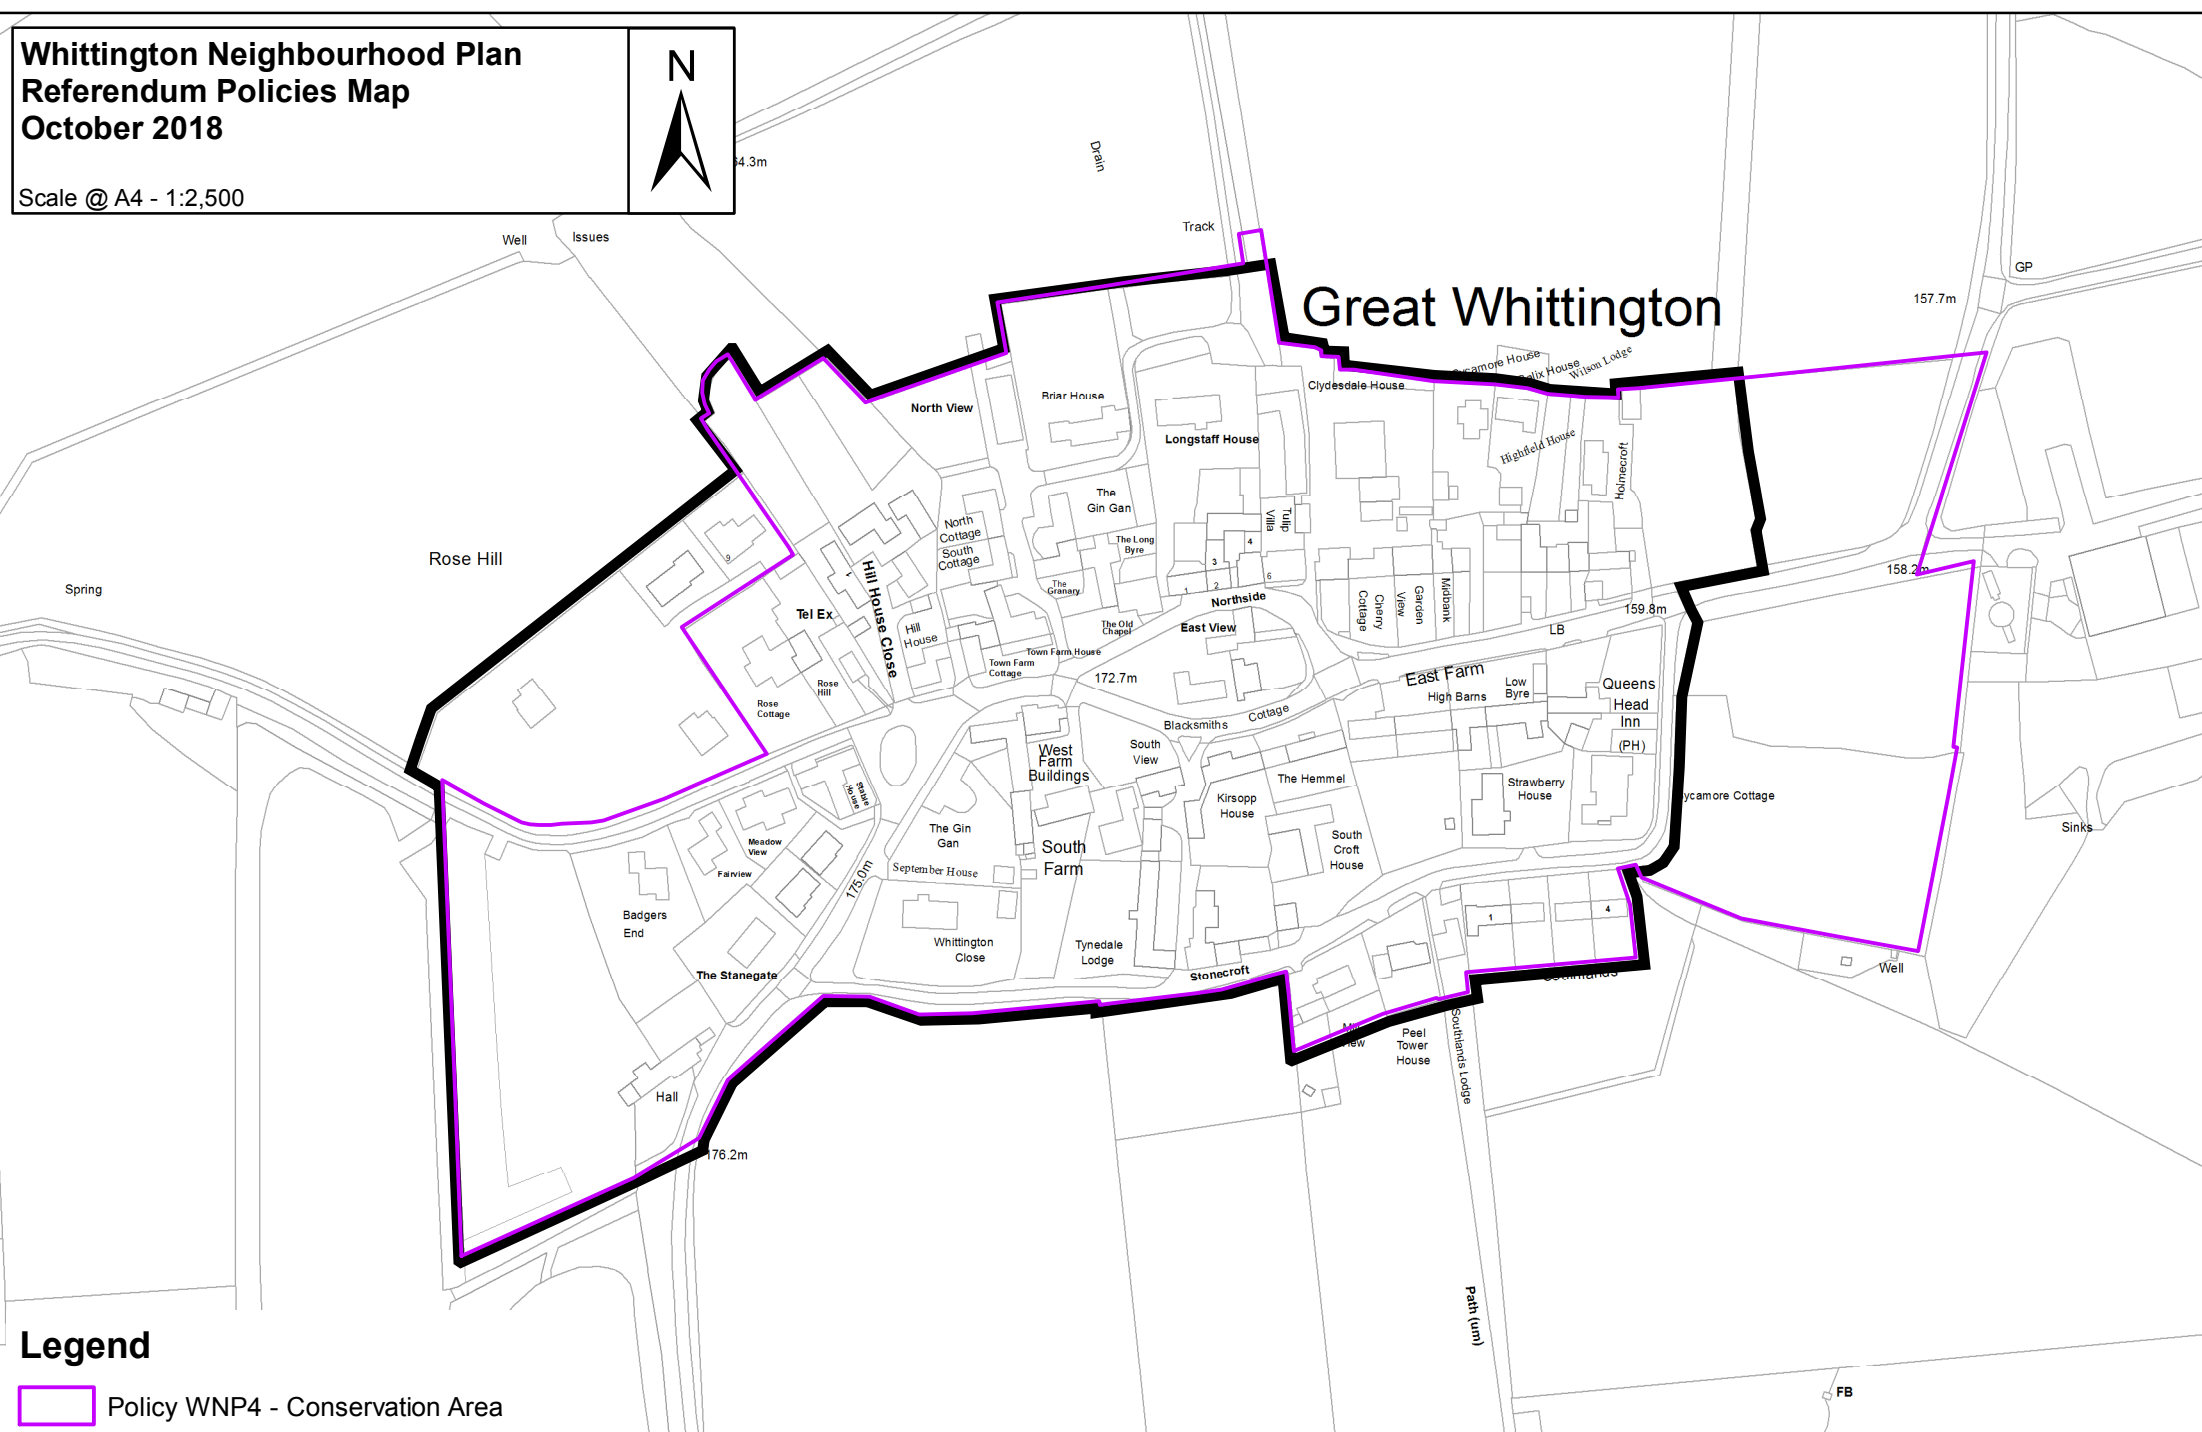

**Whittington Neighbourhood Plan
Referendum Policies Map
October 2018**

Scale @ A4 - 1:2,500

4.3m

Great Whittington

Legend

-  Policy WNP4 - Conservation Area
-  Policy WNP5 - Settlement Boundary