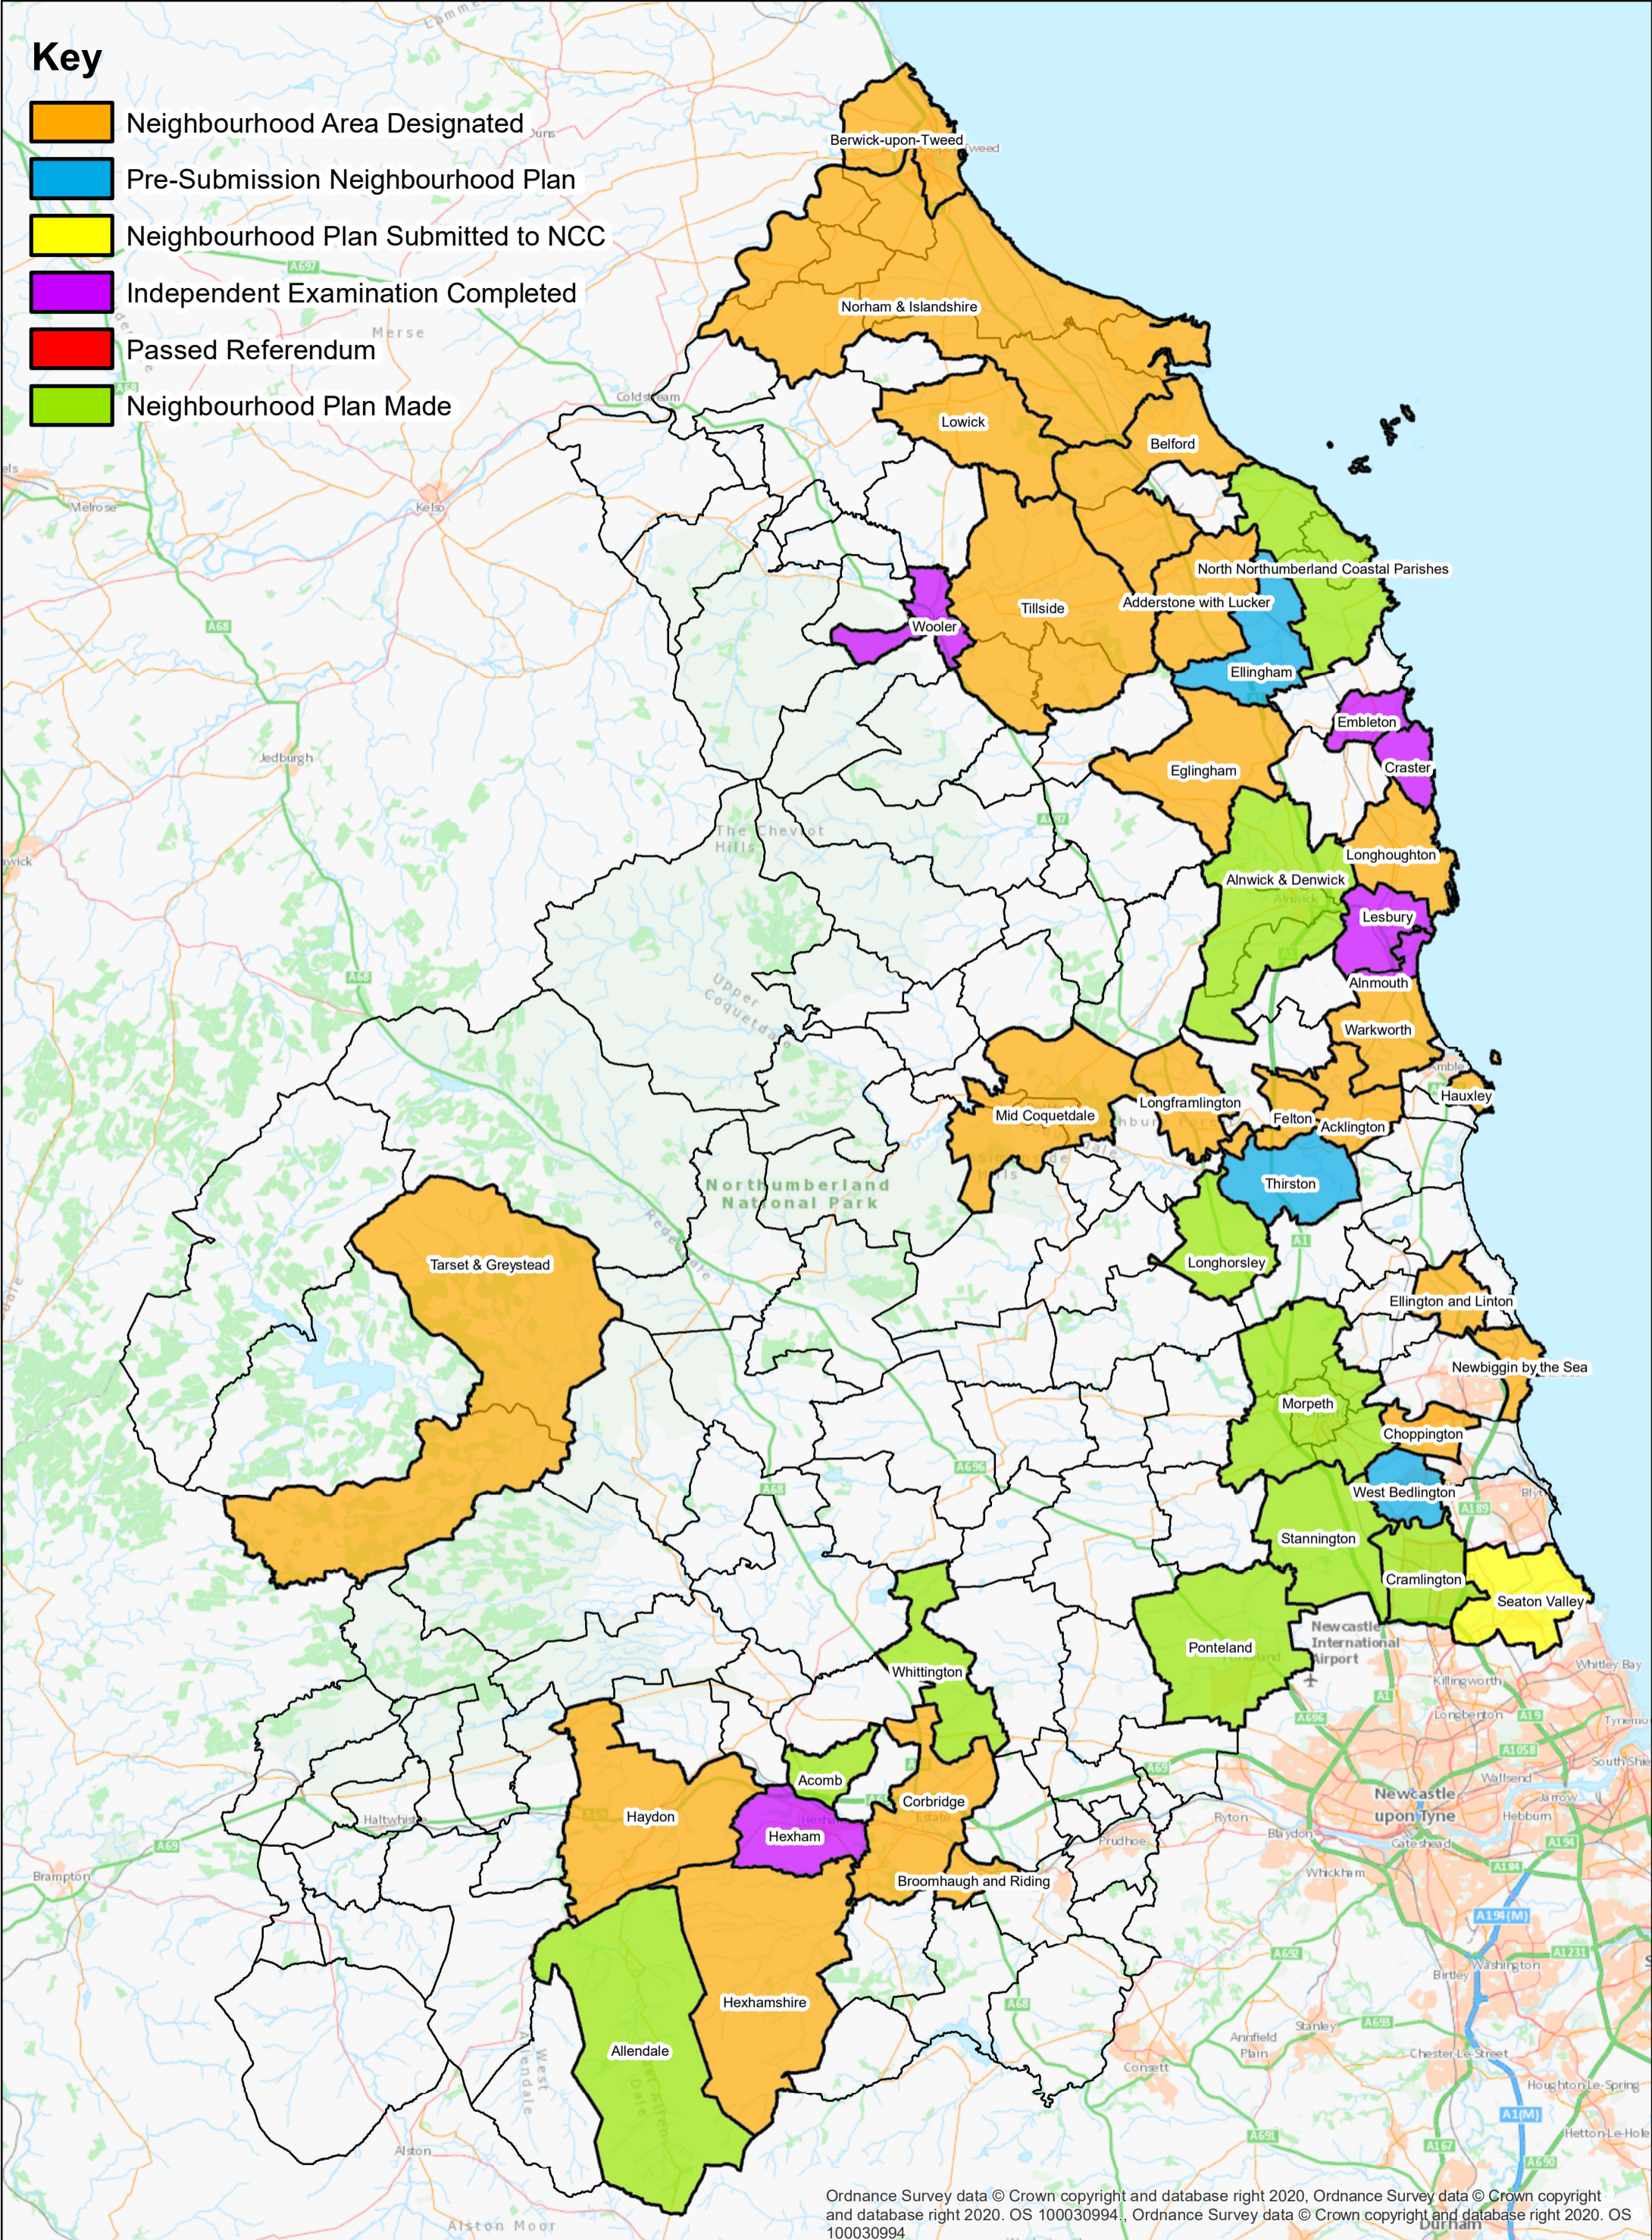

Key

- Neighbourhood Area Designated
- Pre-Submission Neighbourhood Plan
- Neighbourhood Plan Submitted to NCC
- Independent Examination Completed
- Passed Referendum
- Neighbourhood Plan Made

Ordnance Survey data © Crown copyright and database right 2020. Ordnance Survey data © Crown copyright and database right 2020. OS 100030994., Ordnance Survey data © Crown copyright and database right 2020. OS 100030994.