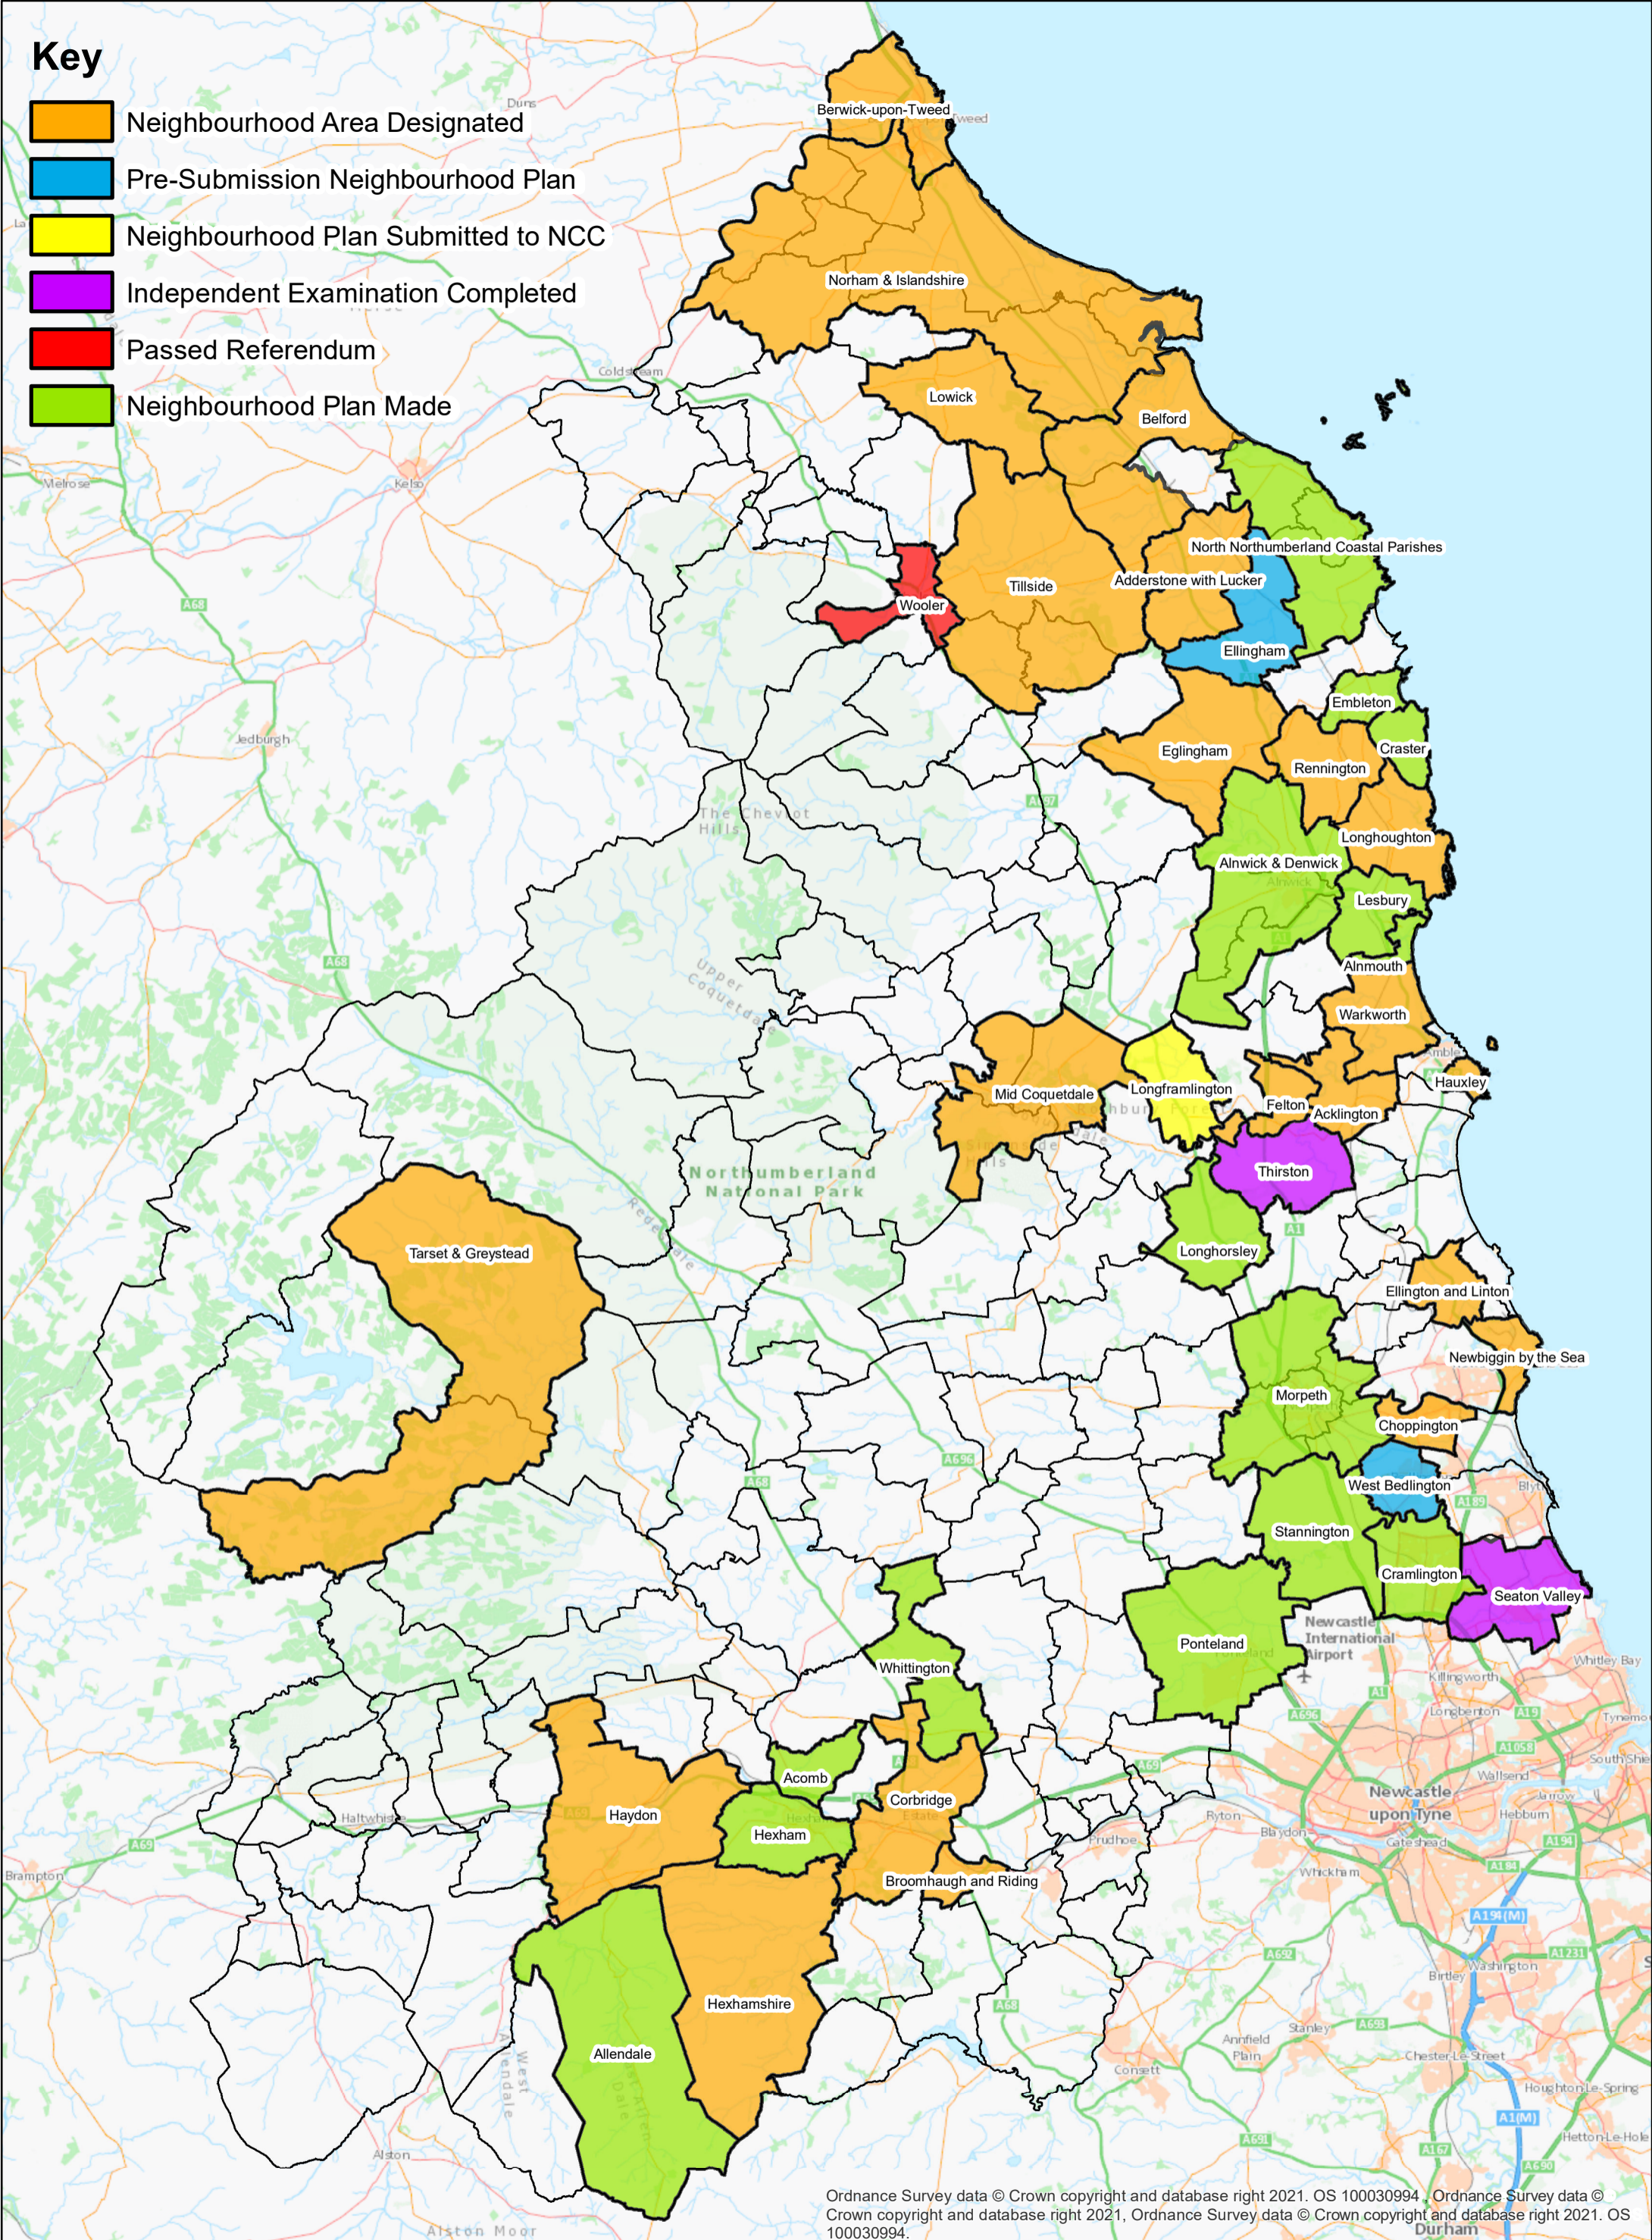

# Key

- Neighbourhood Area Designated
- Pre-Submission Neighbourhood Plan
- Neighbourhood Plan Submitted to NCC
- Independent Examination Completed
- Passed Referendum
- Neighbourhood Plan Made

Ordnance Survey data © Crown copyright and database right 2021. OS 100030994. Ordnance Survey data © Crown copyright and database right 2021. OS 100030994.