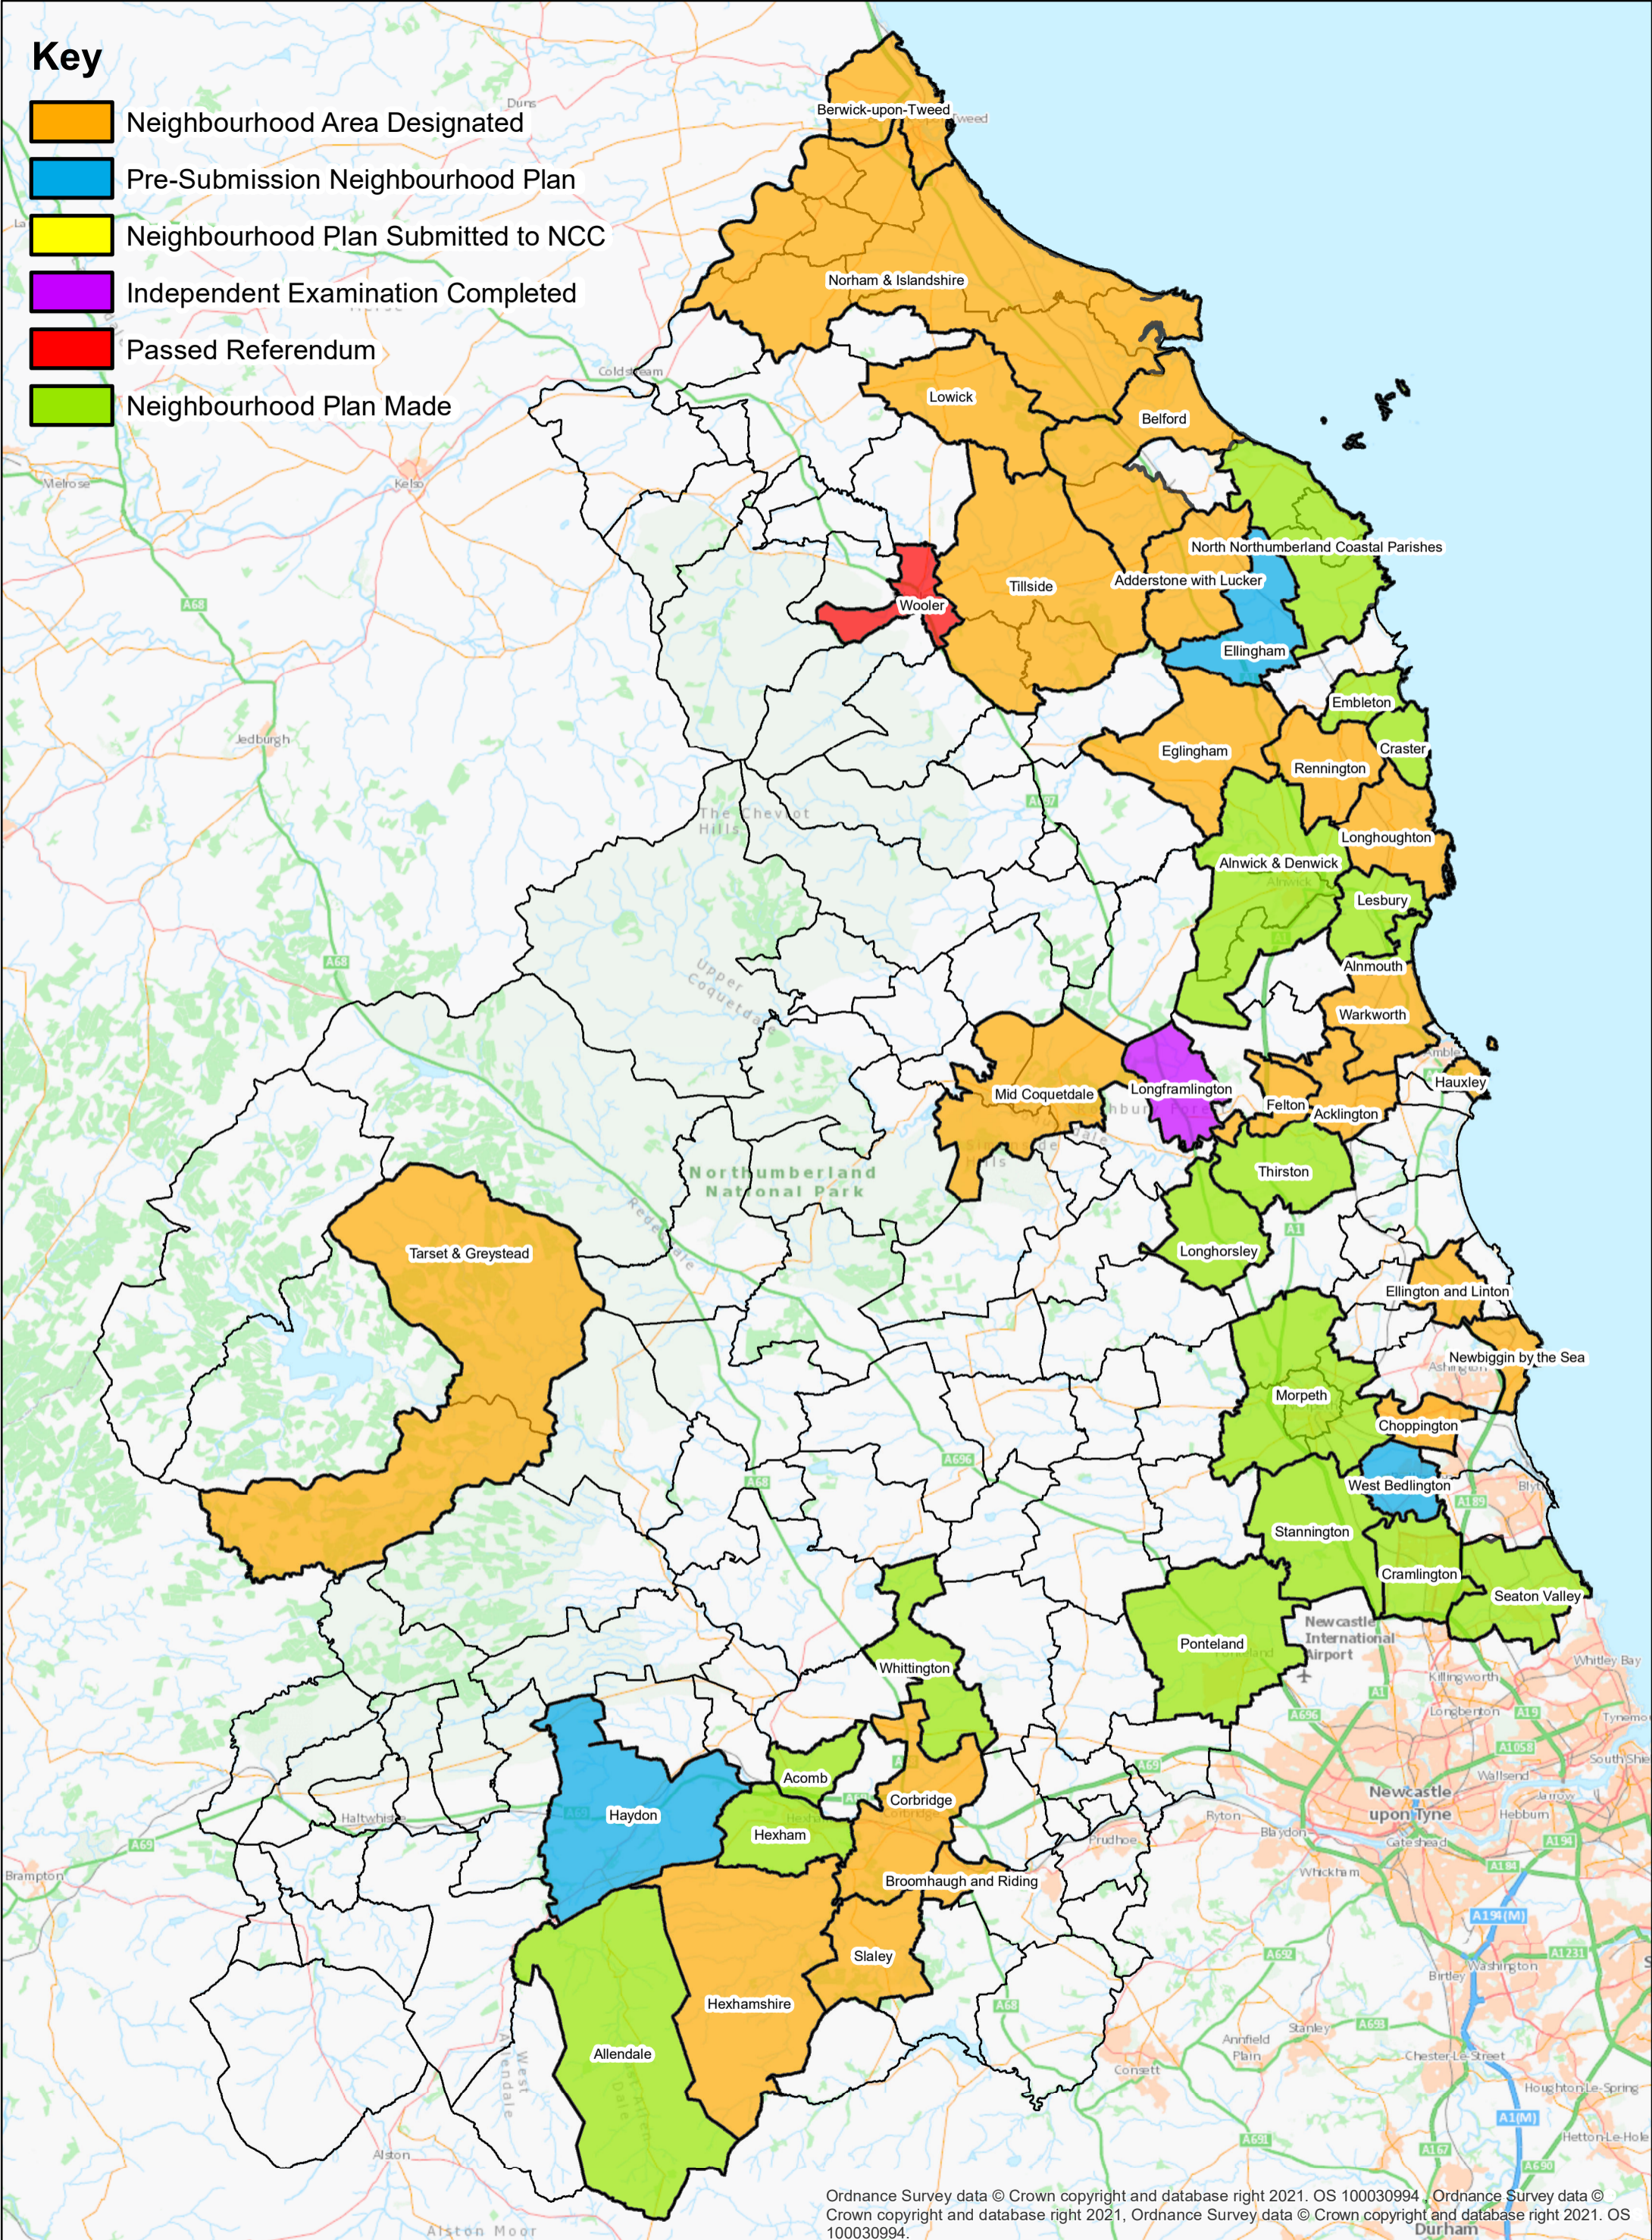

Key

- Neighbourhood Area Designated
- Pre-Submission Neighbourhood Plan
- Neighbourhood Plan Submitted to NCC
- Independent Examination Completed
- Passed Referendum
- Neighbourhood Plan Made

Ordnance Survey data © Crown copyright and database right 2021. OS 100030994. Ordnance Survey data © Crown copyright and database right 2021. OS 100030994.