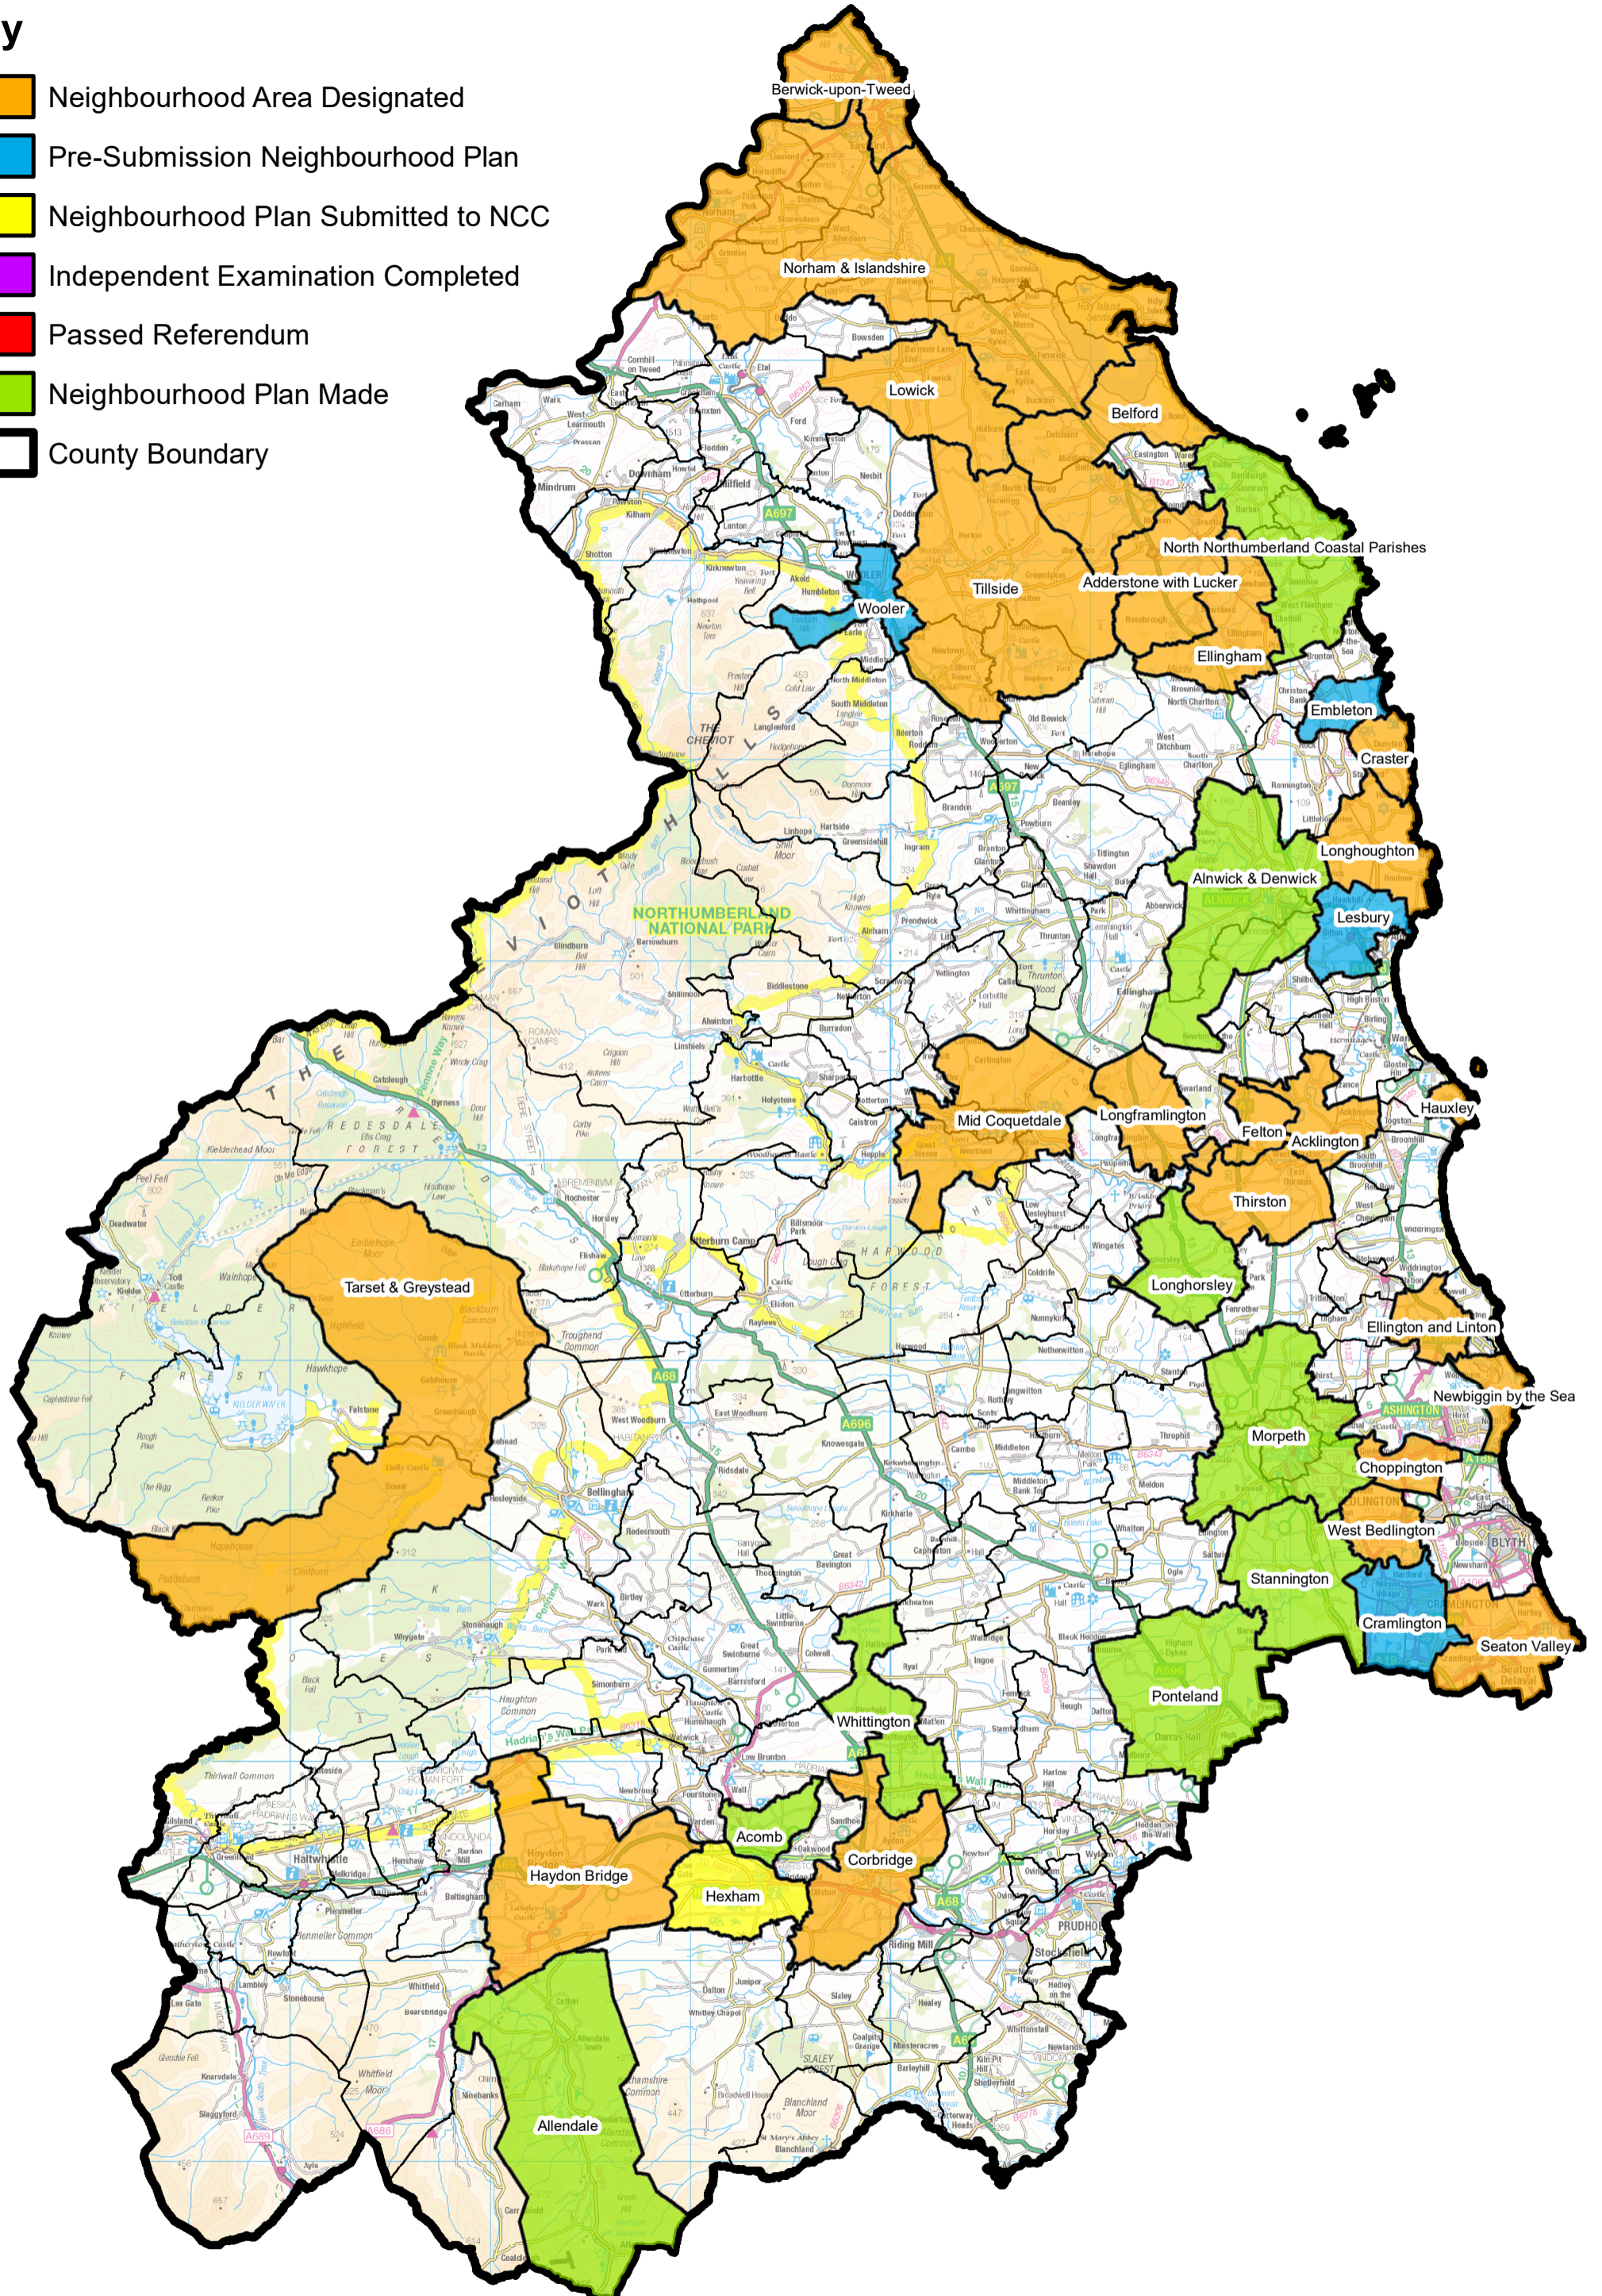

Key

- Neighbourhood Area Designated
- Pre-Submission Neighbourhood Plan
- Neighbourhood Plan Submitted to NCC
- Independent Examination Completed
- Passed Referendum
- Neighbourhood Plan Made
- County Boundary

© Crown Copyright and Database Rights 2015 Ordnance Survey 100049048