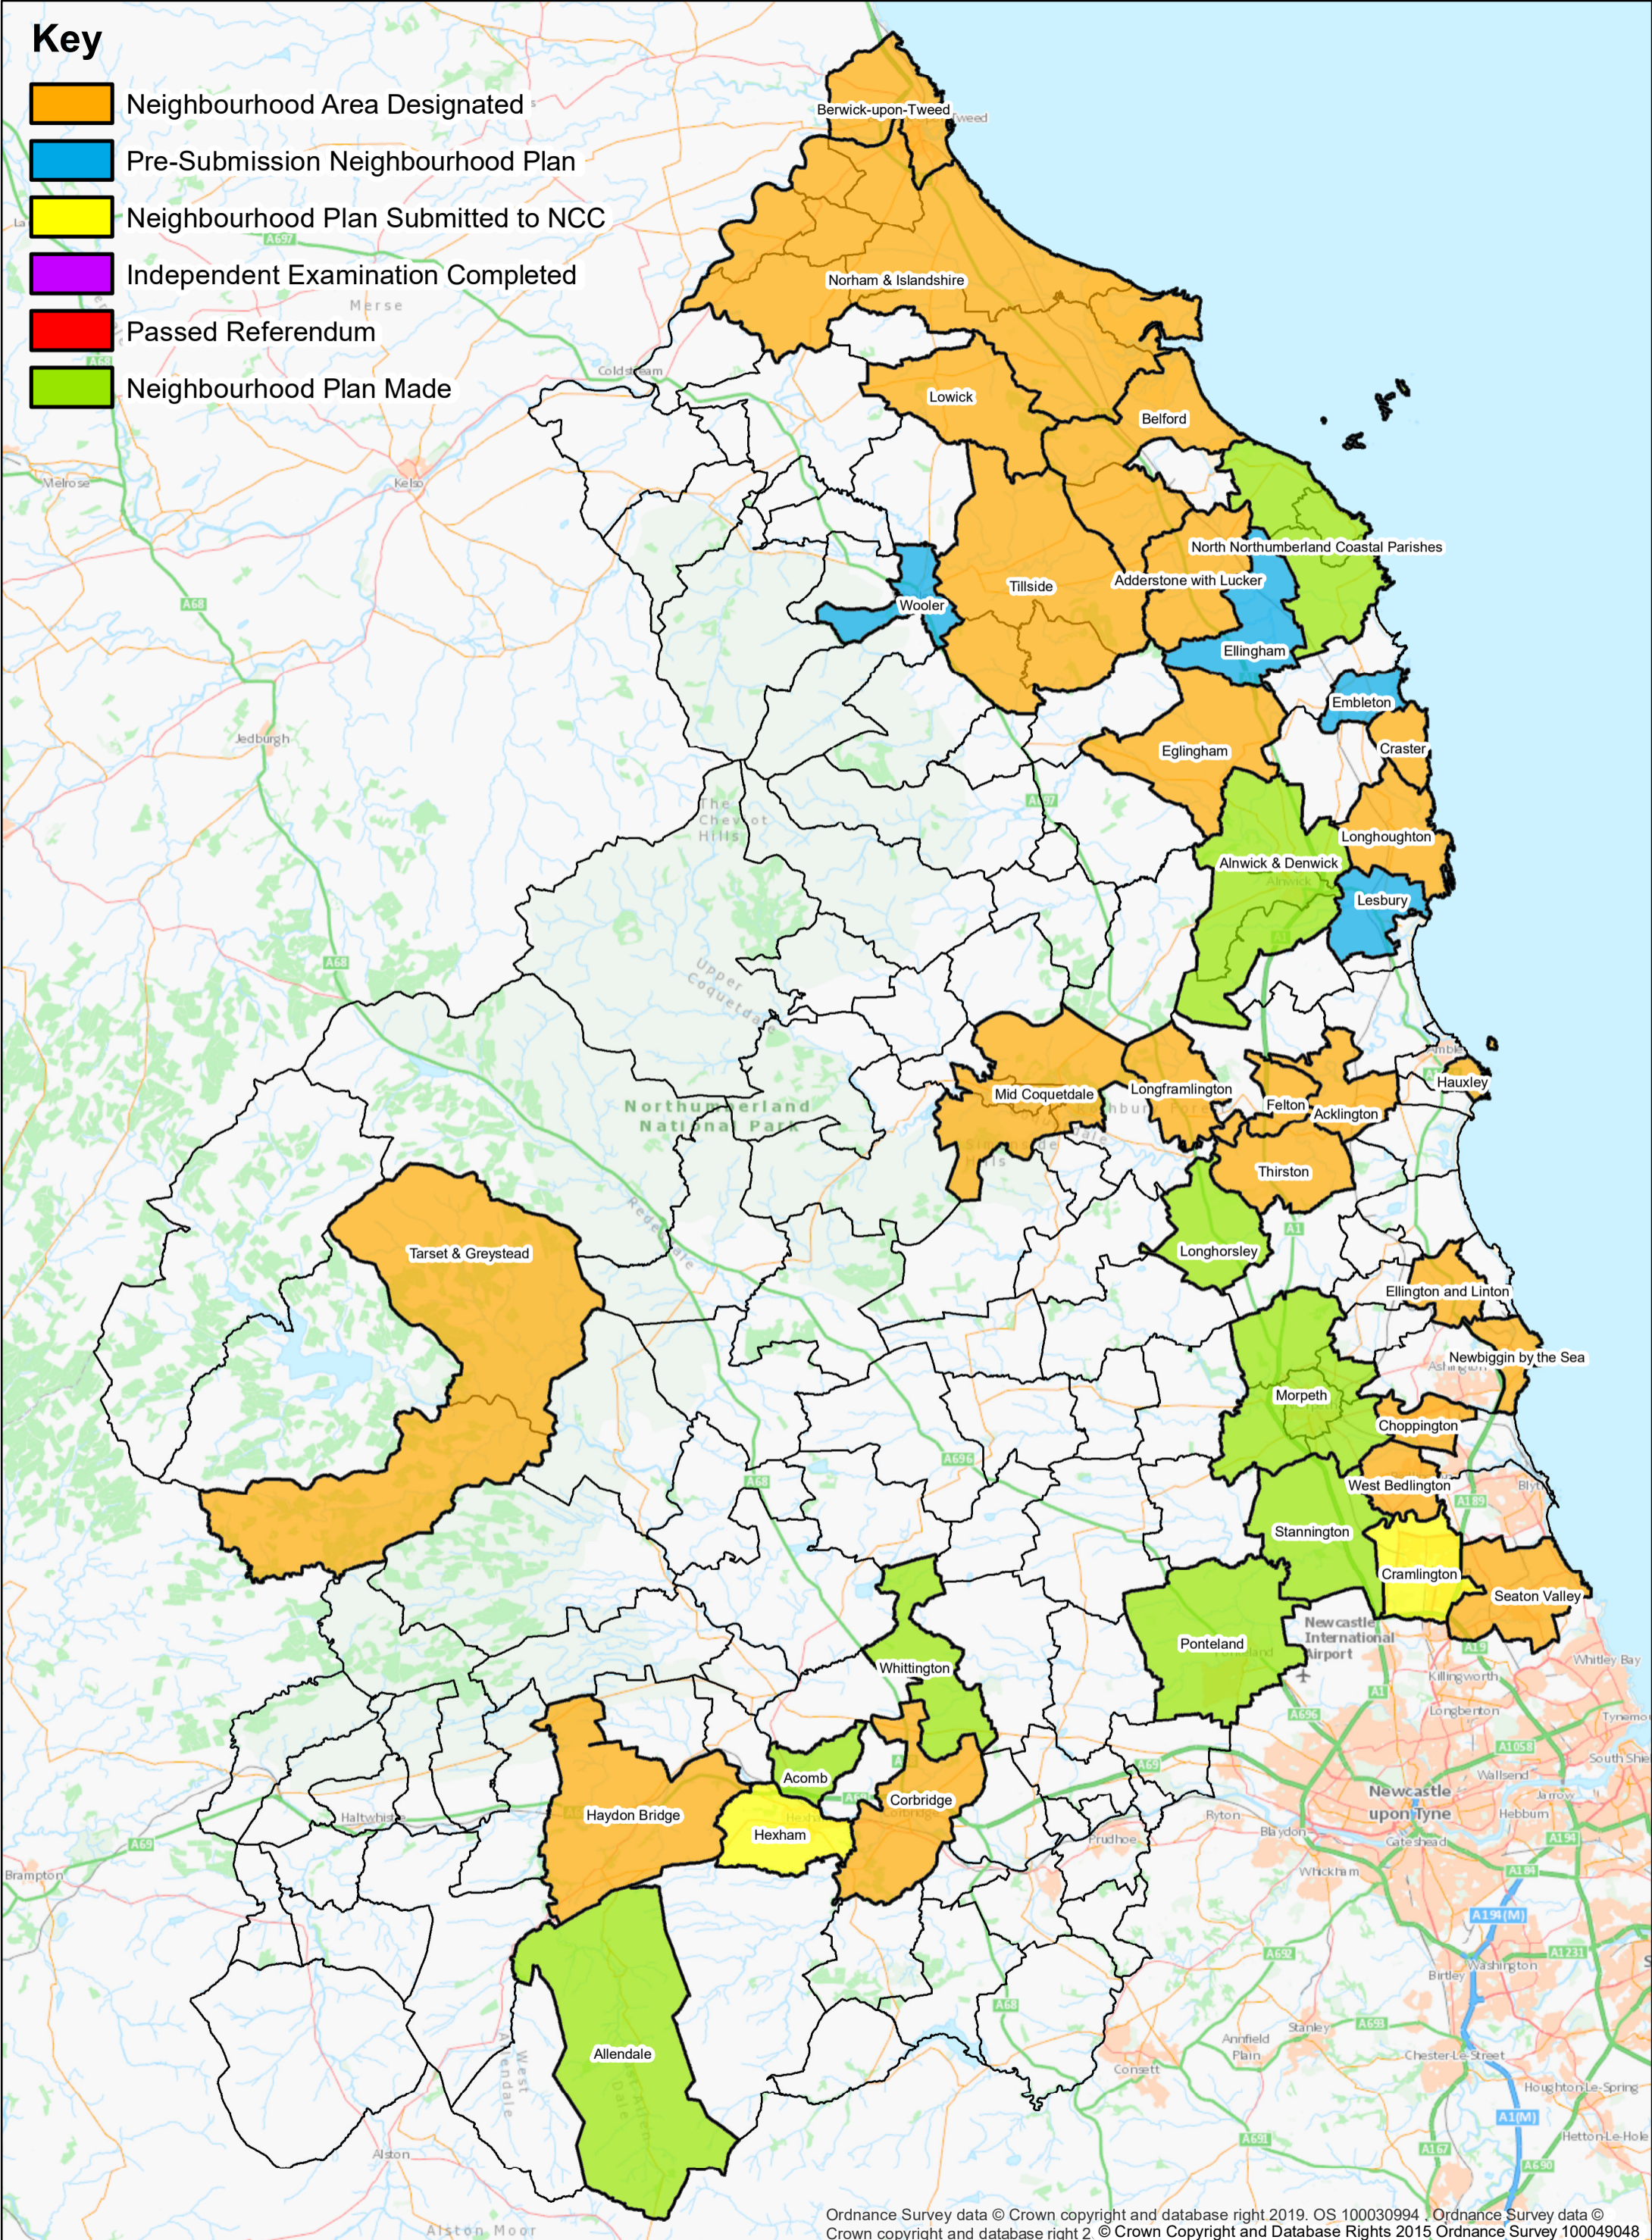

Key

-  Neighbourhood Area Designated
-  Pre-Submission Neighbourhood Plan
-  Neighbourhood Plan Submitted to NCC
-  Independent Examination Completed
-  Passed Referendum
-  Neighbourhood Plan Made

Ordnance Survey data © Crown copyright and database right 2019. OS 100030994. Ordnance Survey data © Crown copyright and database right 2. © Crown Copyright and Database Rights 2015 Ordnance Survey 100049048