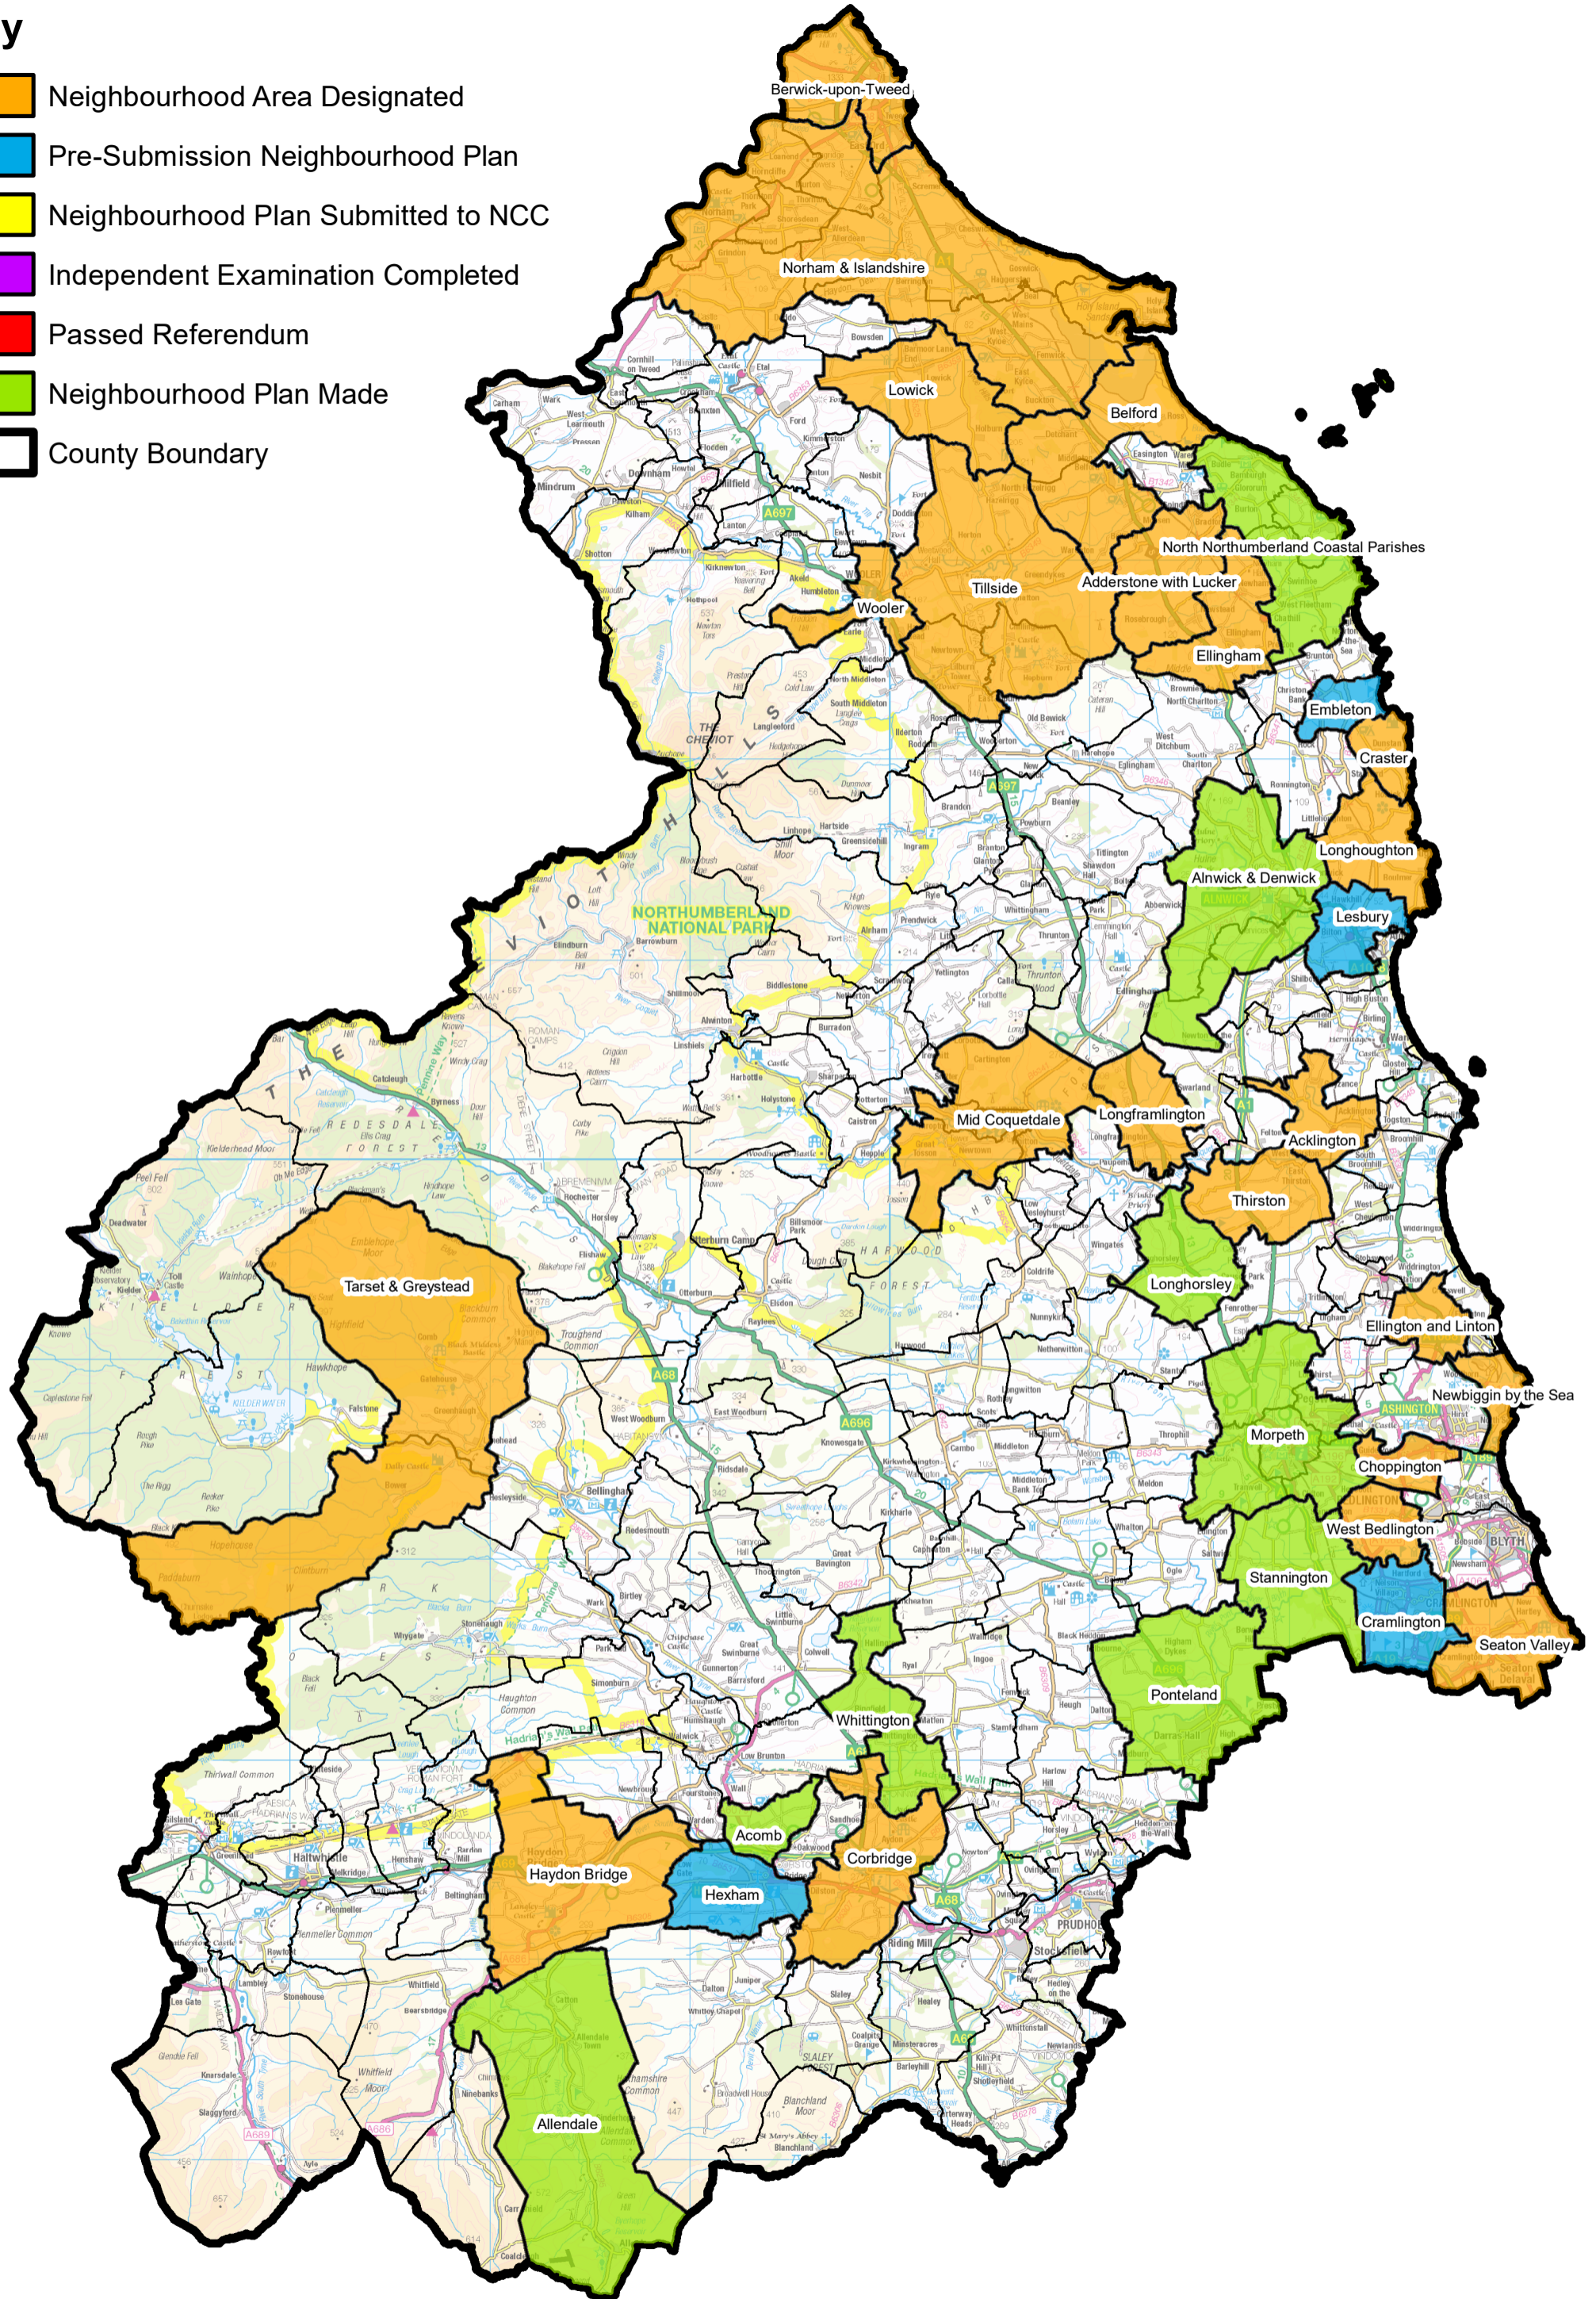

Key

- Neighbourhood Area Designated
- Pre-Submission Neighbourhood Plan
- Neighbourhood Plan Submitted to NCC
- Independent Examination Completed
- Passed Referendum
- Neighbourhood Plan Made
- County Boundary

© Crown Copyright and Database Rights 2015 Ordnance Survey 100049048