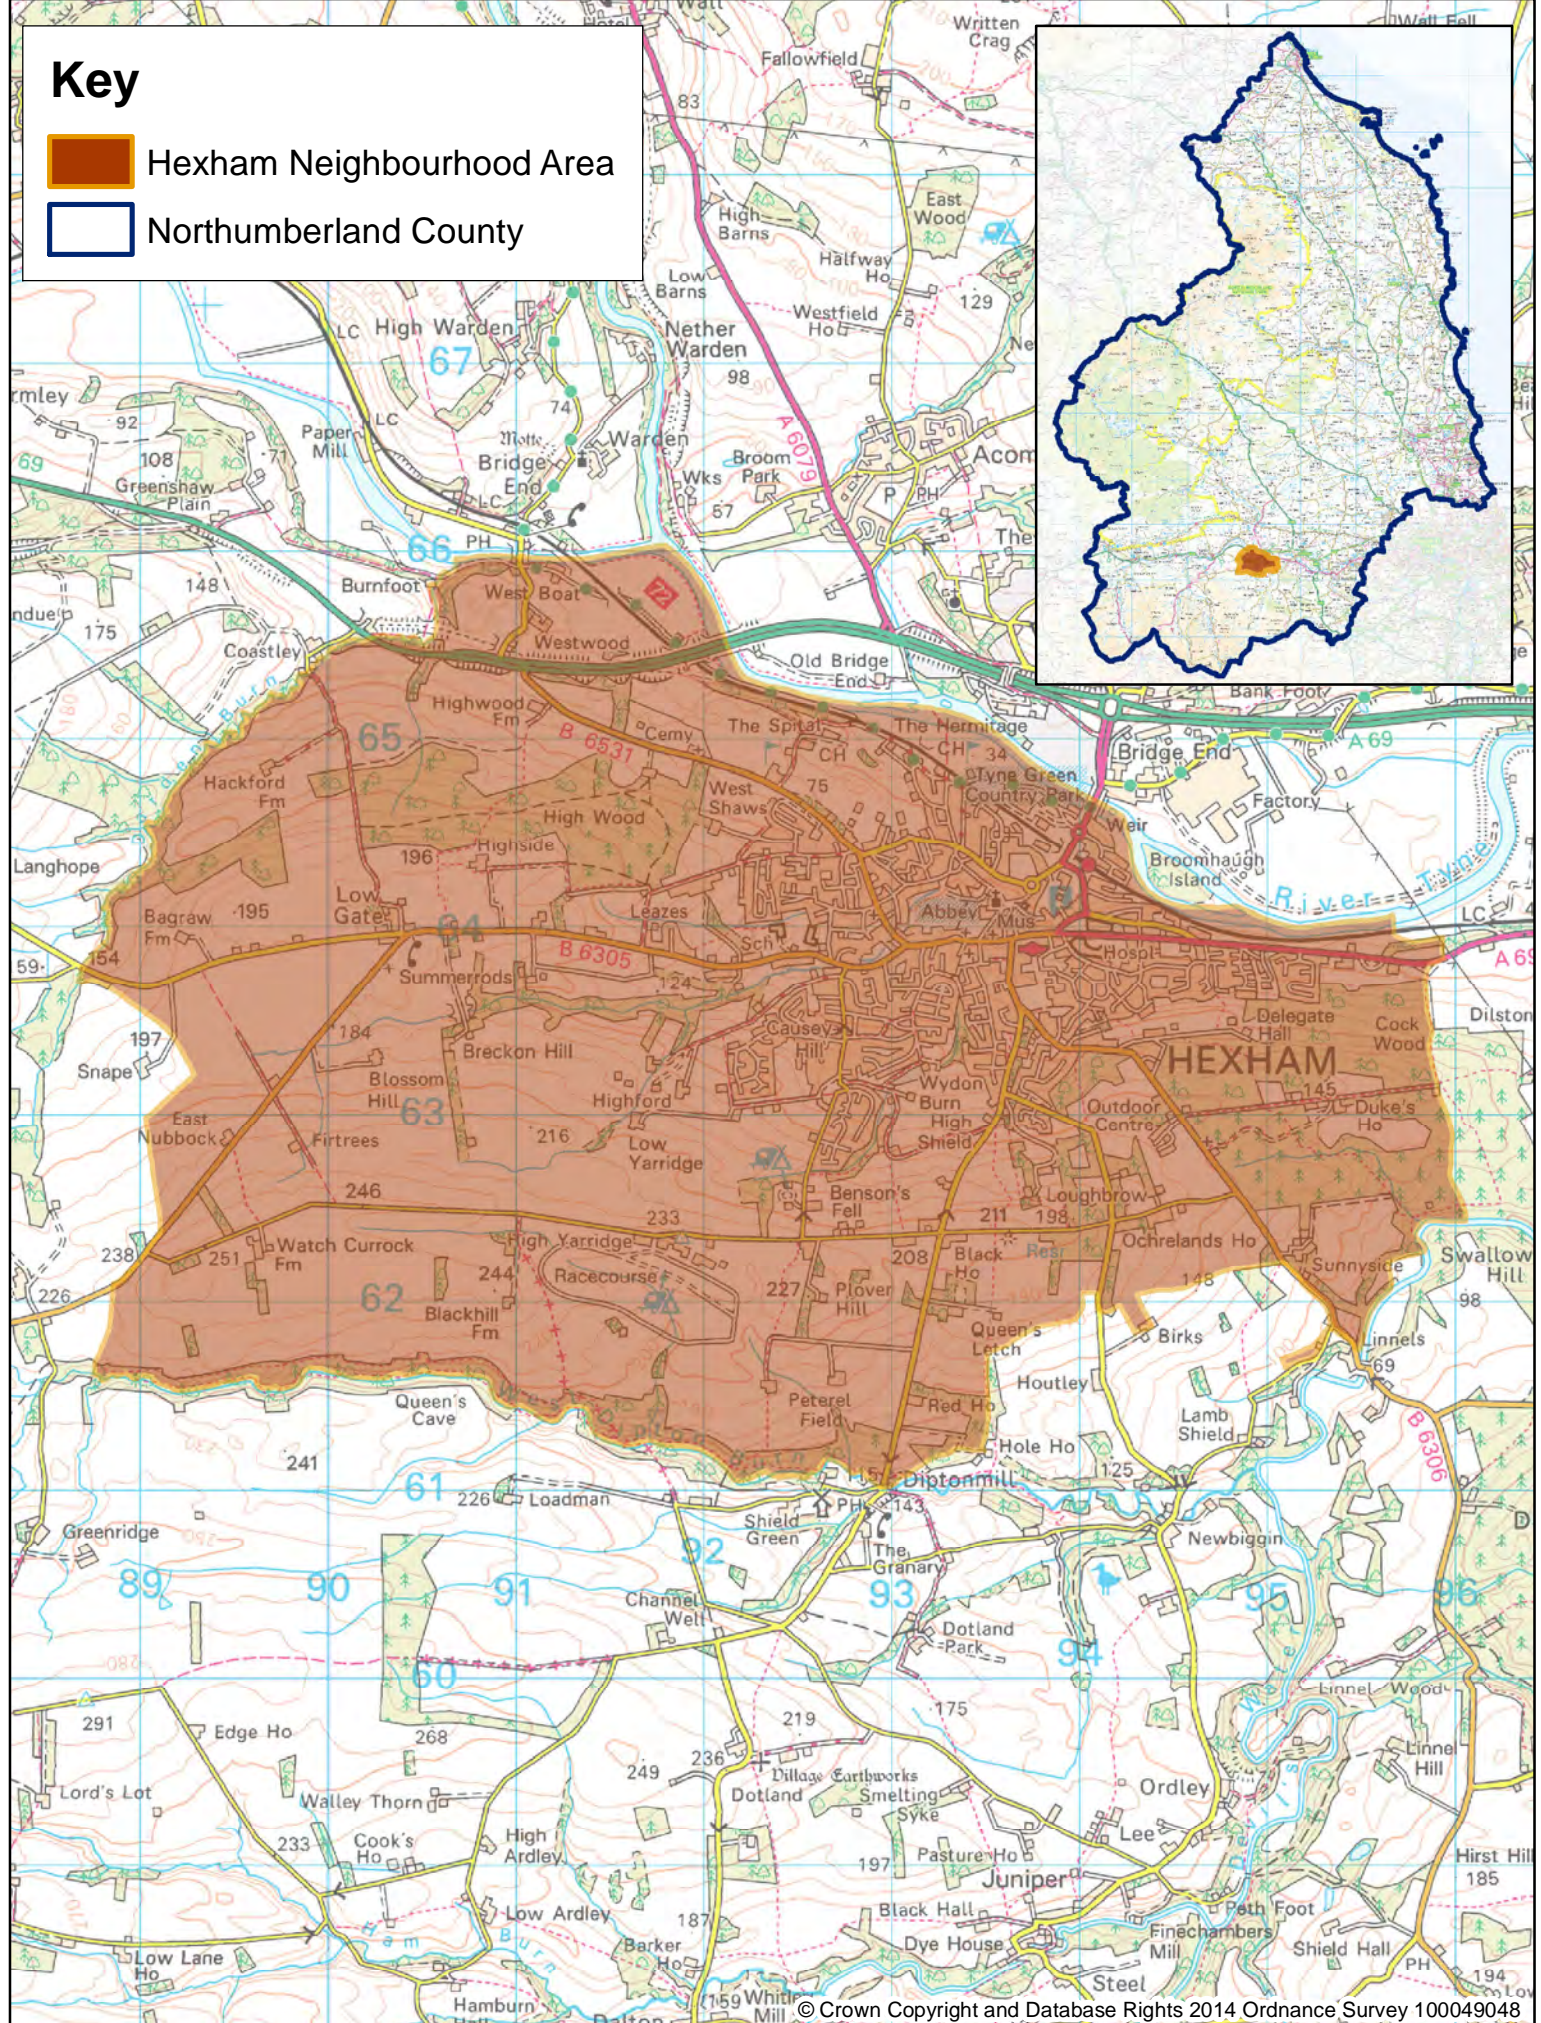

Key

-  Hexham Neighbourhood Area
-  Northumberland County

© Crown Copyright and Database Rights 2014 Ordnance Survey 100049048