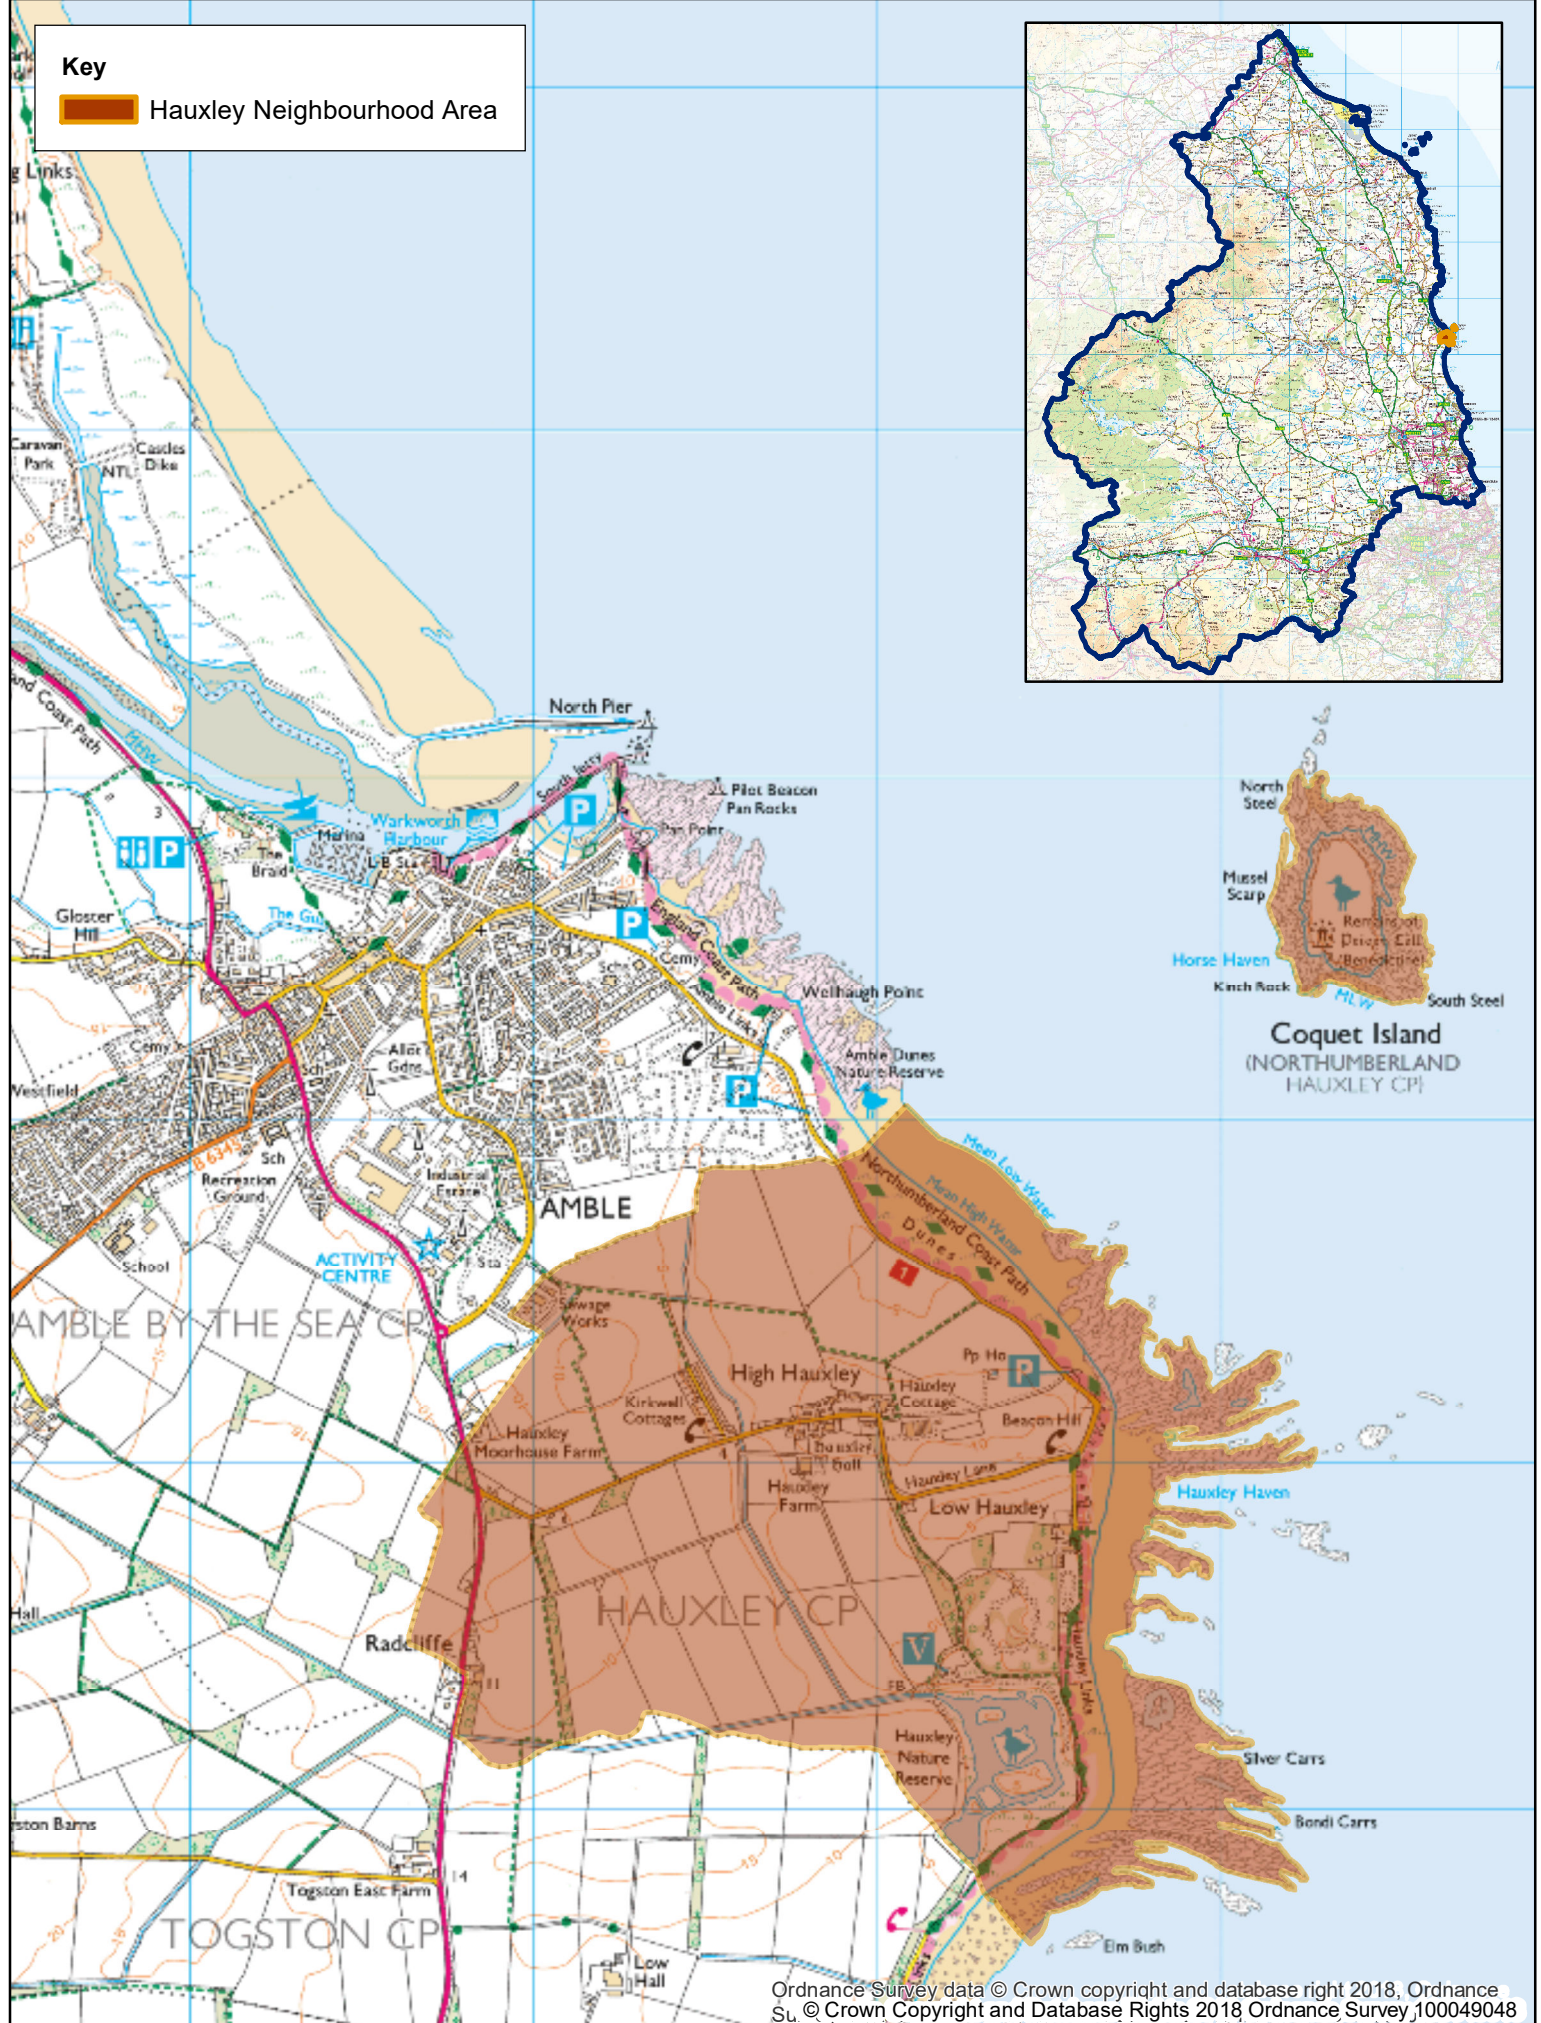

Key

 Hauxley Neighbourhood Area

Ordnance Survey data © Crown copyright and database right 2018, Ordnance Su. © Crown Copyright and Database Rights 2018 Ordnance Survey_100049048

Northumberland
County Council

Hauxley
Neighbourhood Area

DO NOT
SCALE