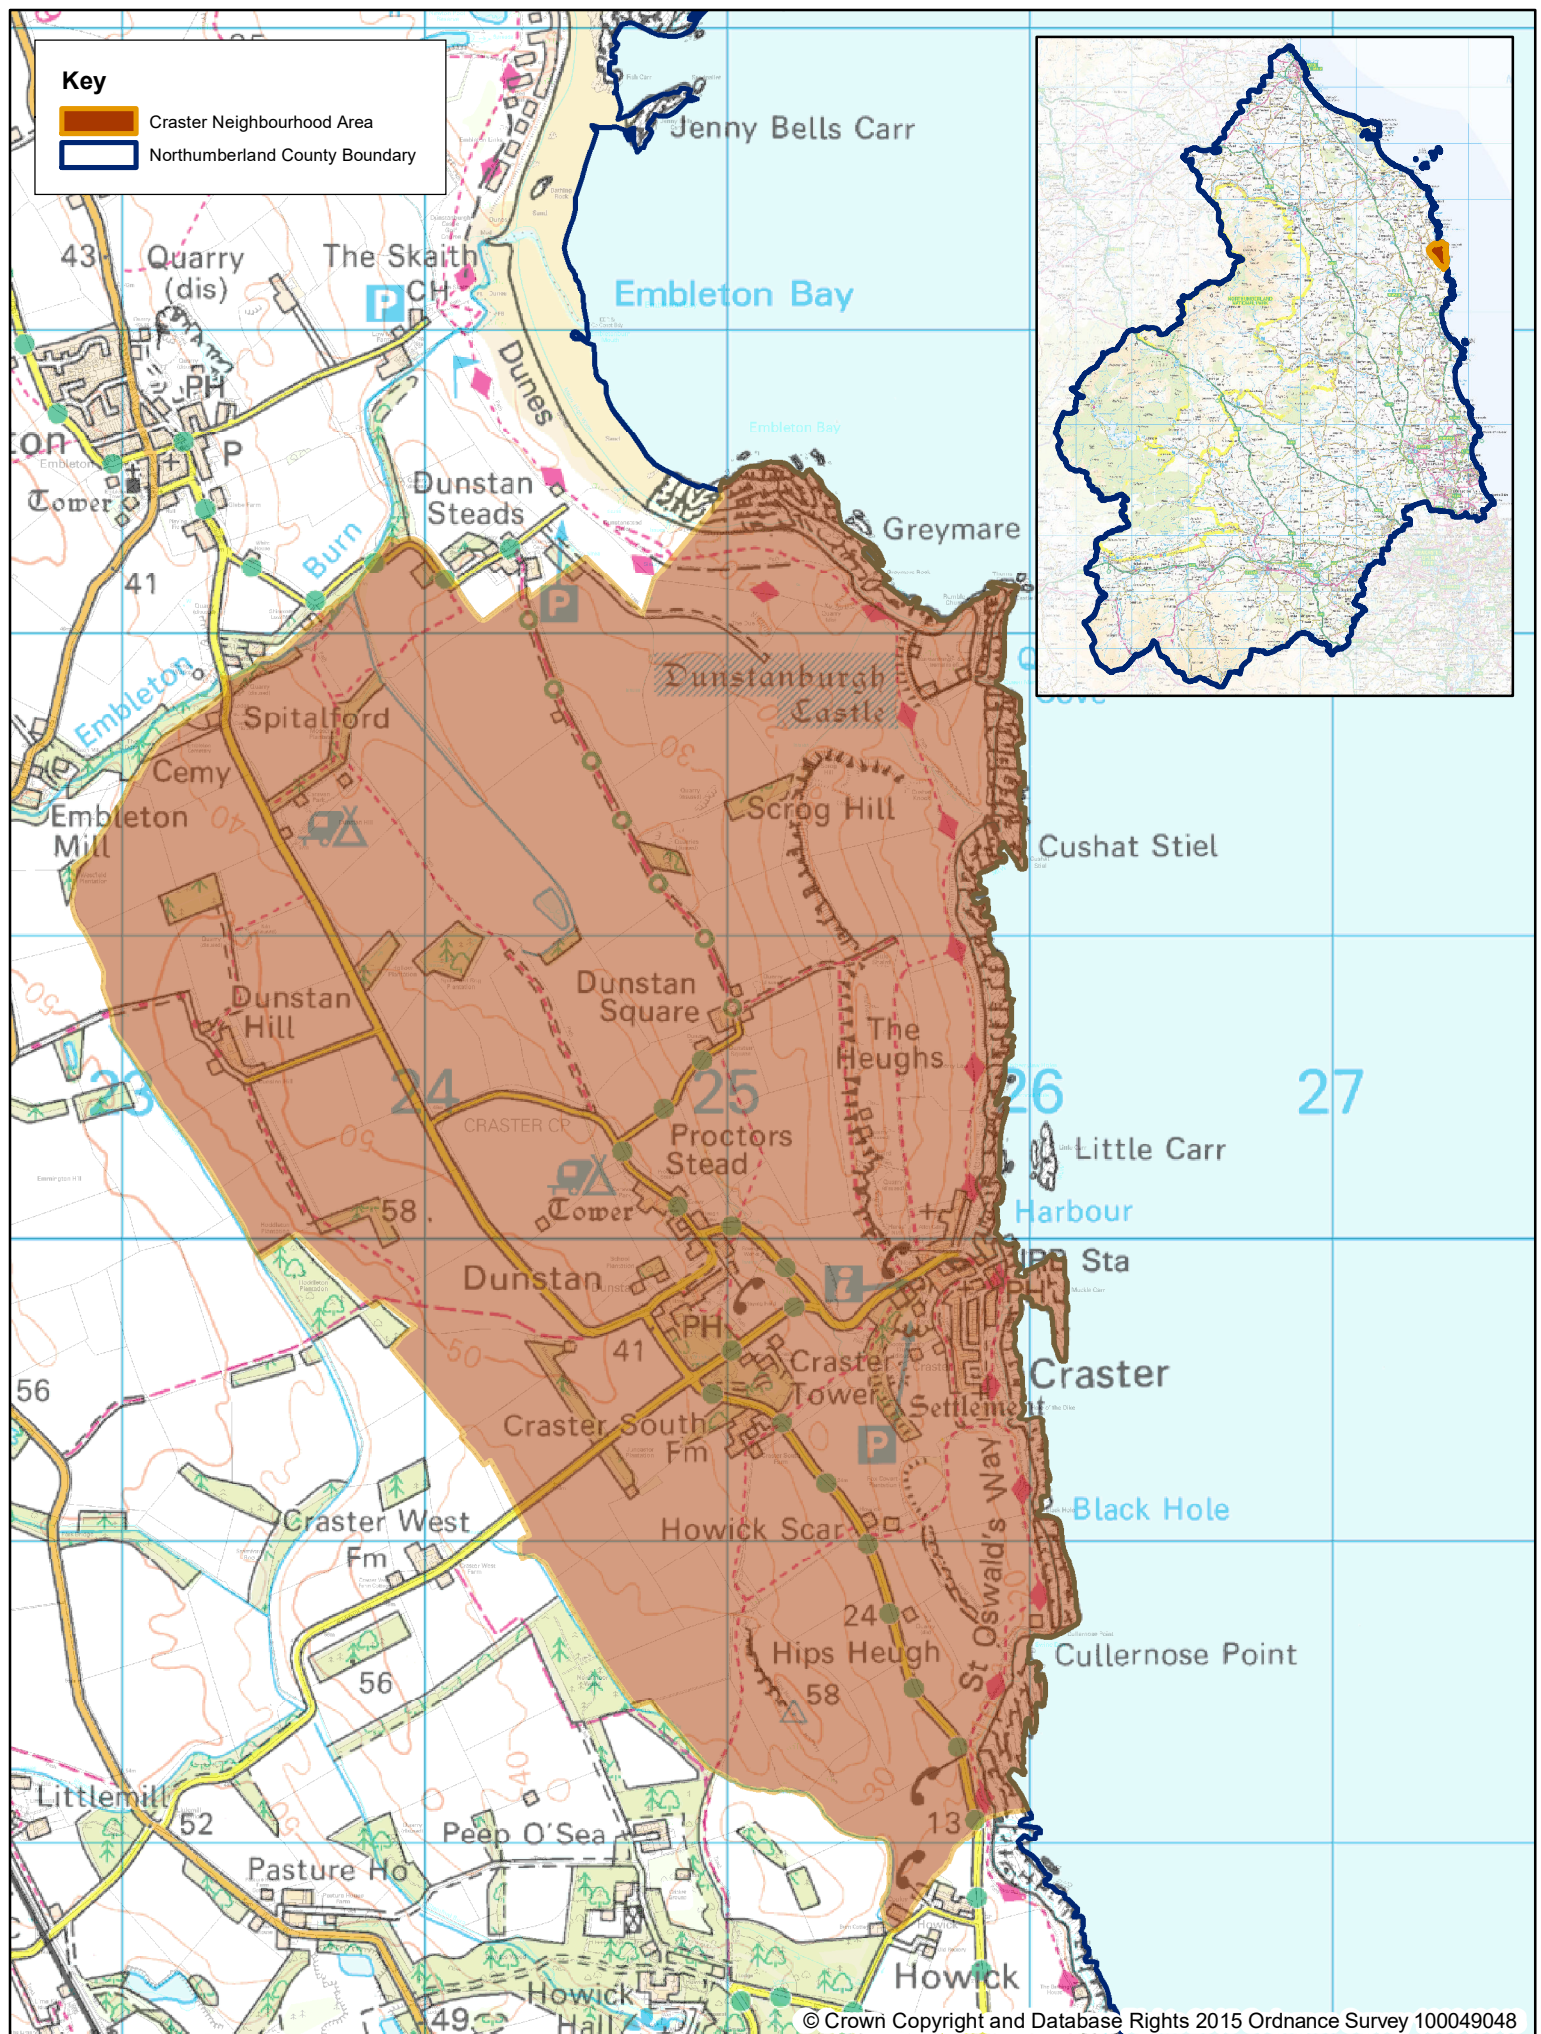

Key

-  Craster Neighbourhood Area
-  Northumberland County Boundary

© Crown Copyright and Database Rights 2015 Ordnance Survey 100049048

Northumberland
County Council

Craster
Neighbourhood Area

DO NOT
SCALE