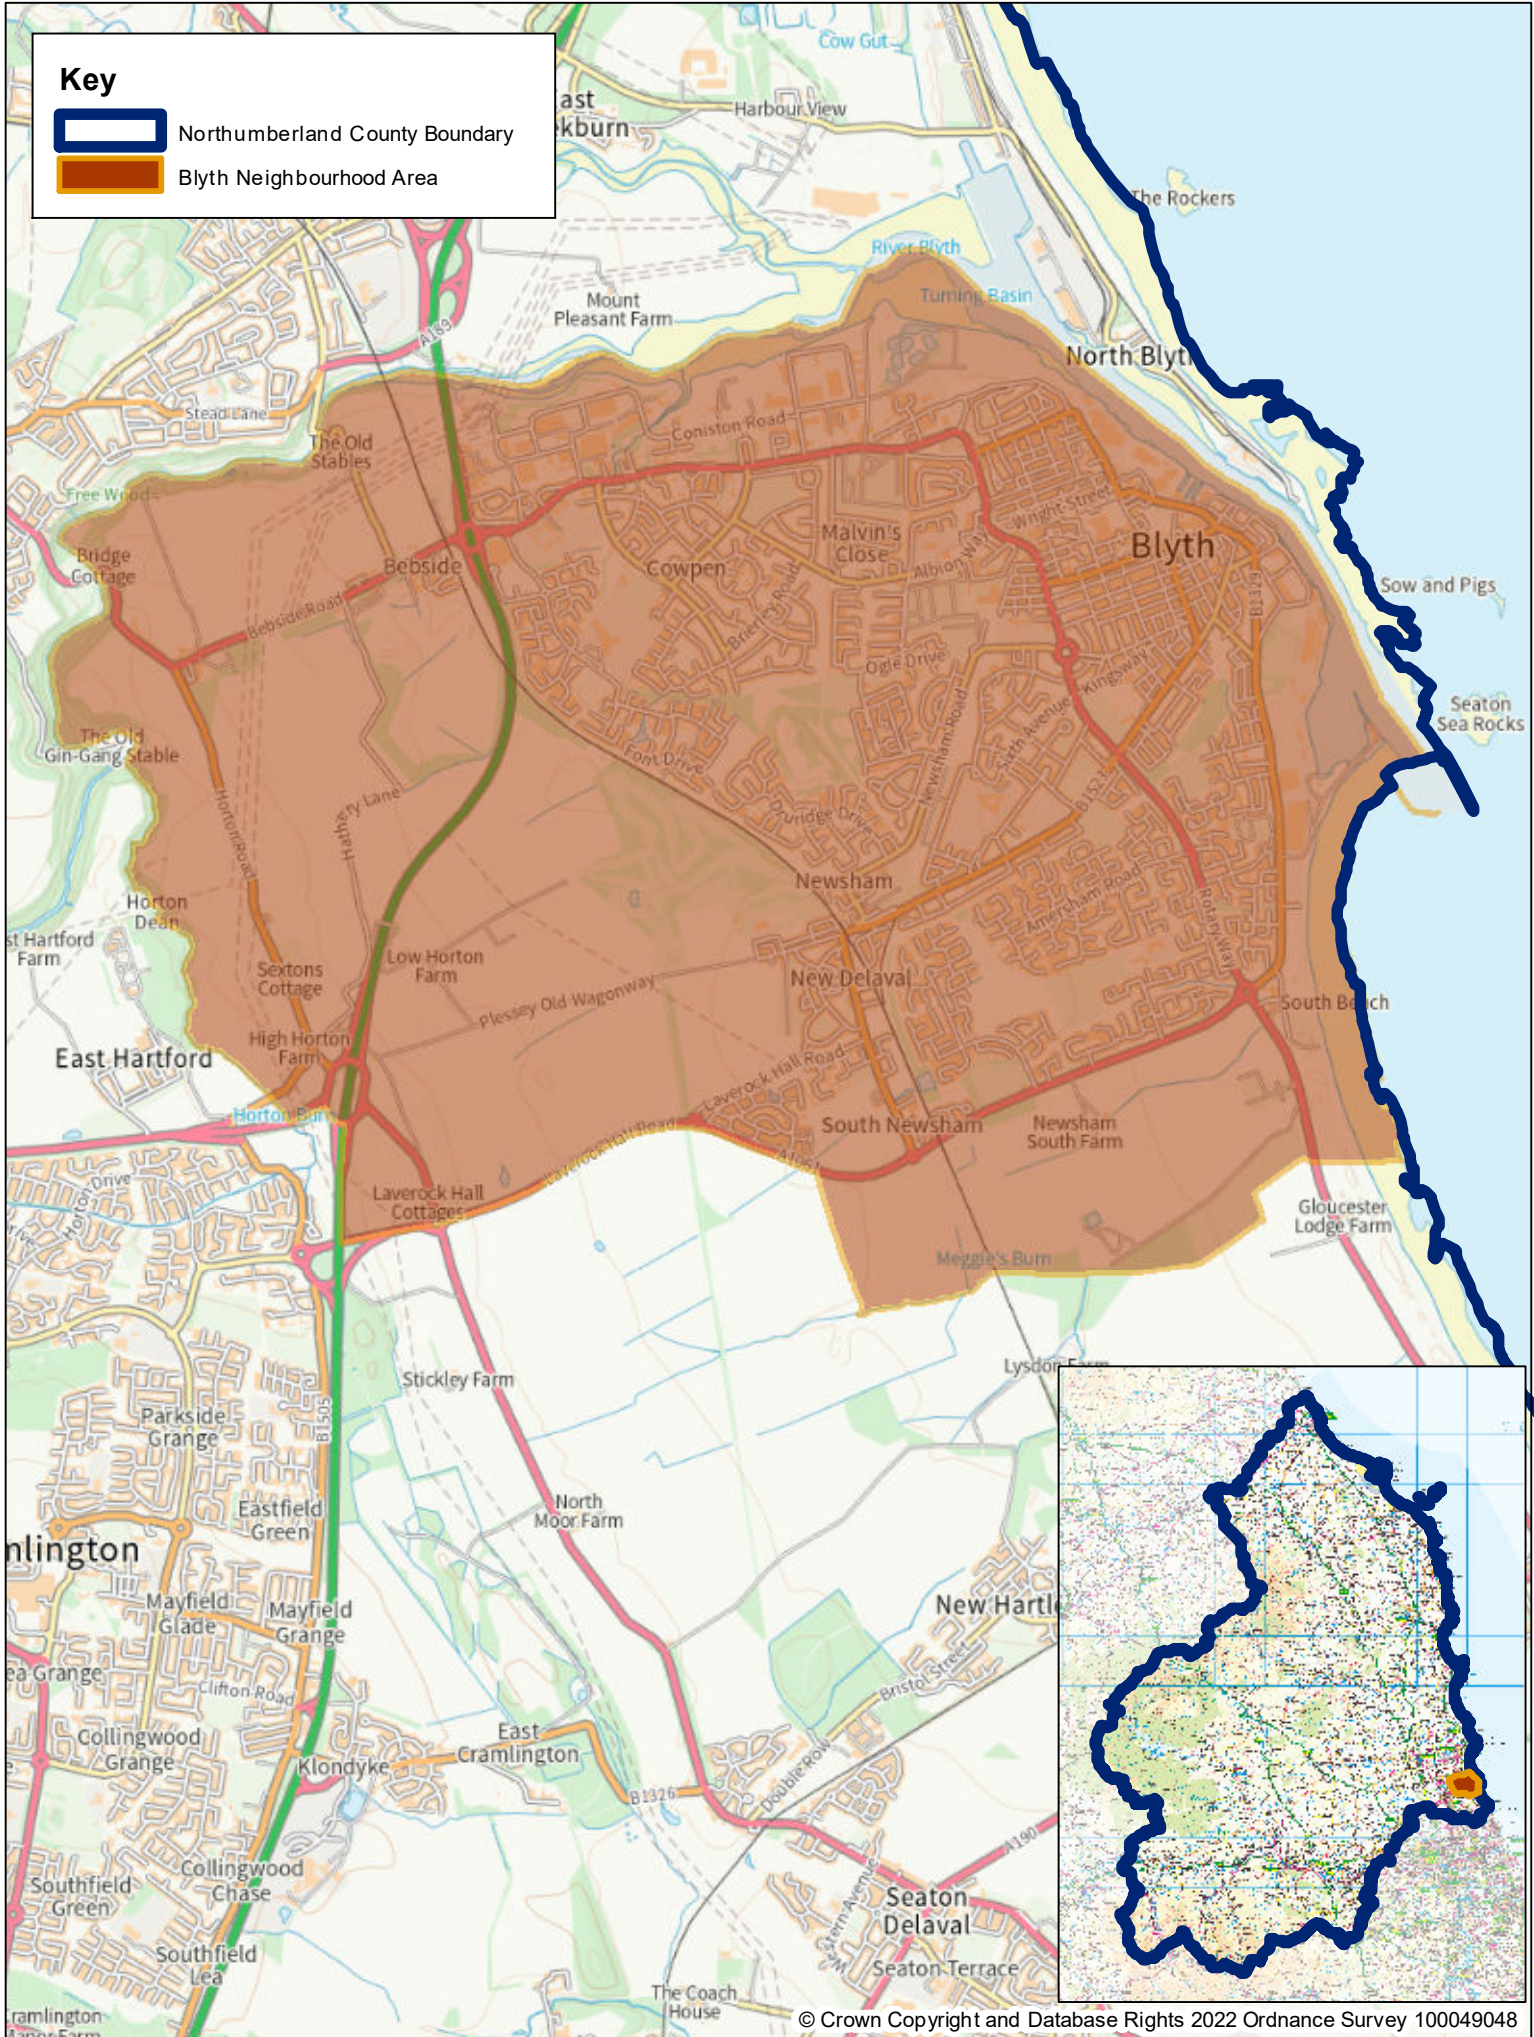

**Key**

-  Northumberland County Boundary
-  Blyth Neighbourhood Area

© Crown Copyright and Database Rights 2022 Ordnance Survey 100049048