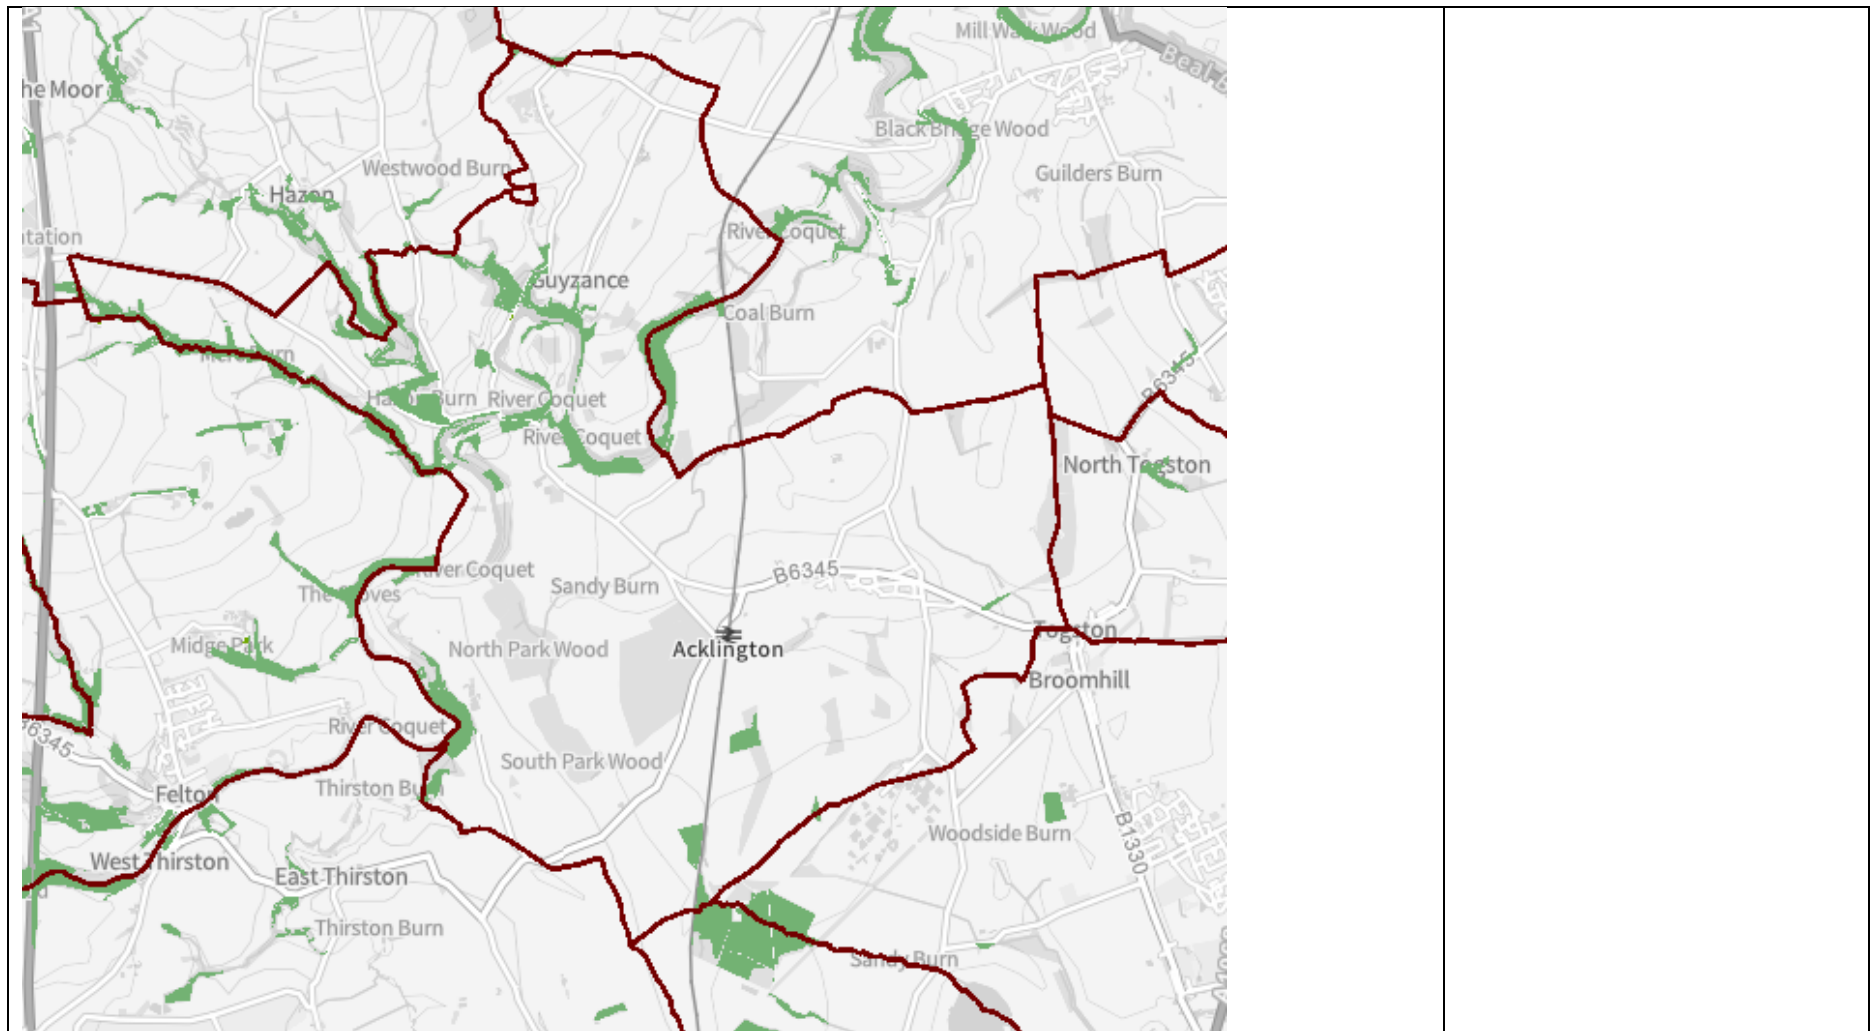

Topic Paper 4: Biodiversity, Woodland and Wildlife

This topic paper seeks to map the areas of woodland that are proposed for protection in the Acklington Neighbourhood Plan.

Acklington Parish Woodland

Acklington Parish Base Map - All data taken from <https://magic.defra.gov.uk/MagicMap.aspx>

Ancient woodland

Priority Habitat Deciduous Woodland

National Habitat Network

Woodland Priority Habitat

National Forest Inventory

Habitat and Wildlife Corridors

Sites of Special Scientific Interest