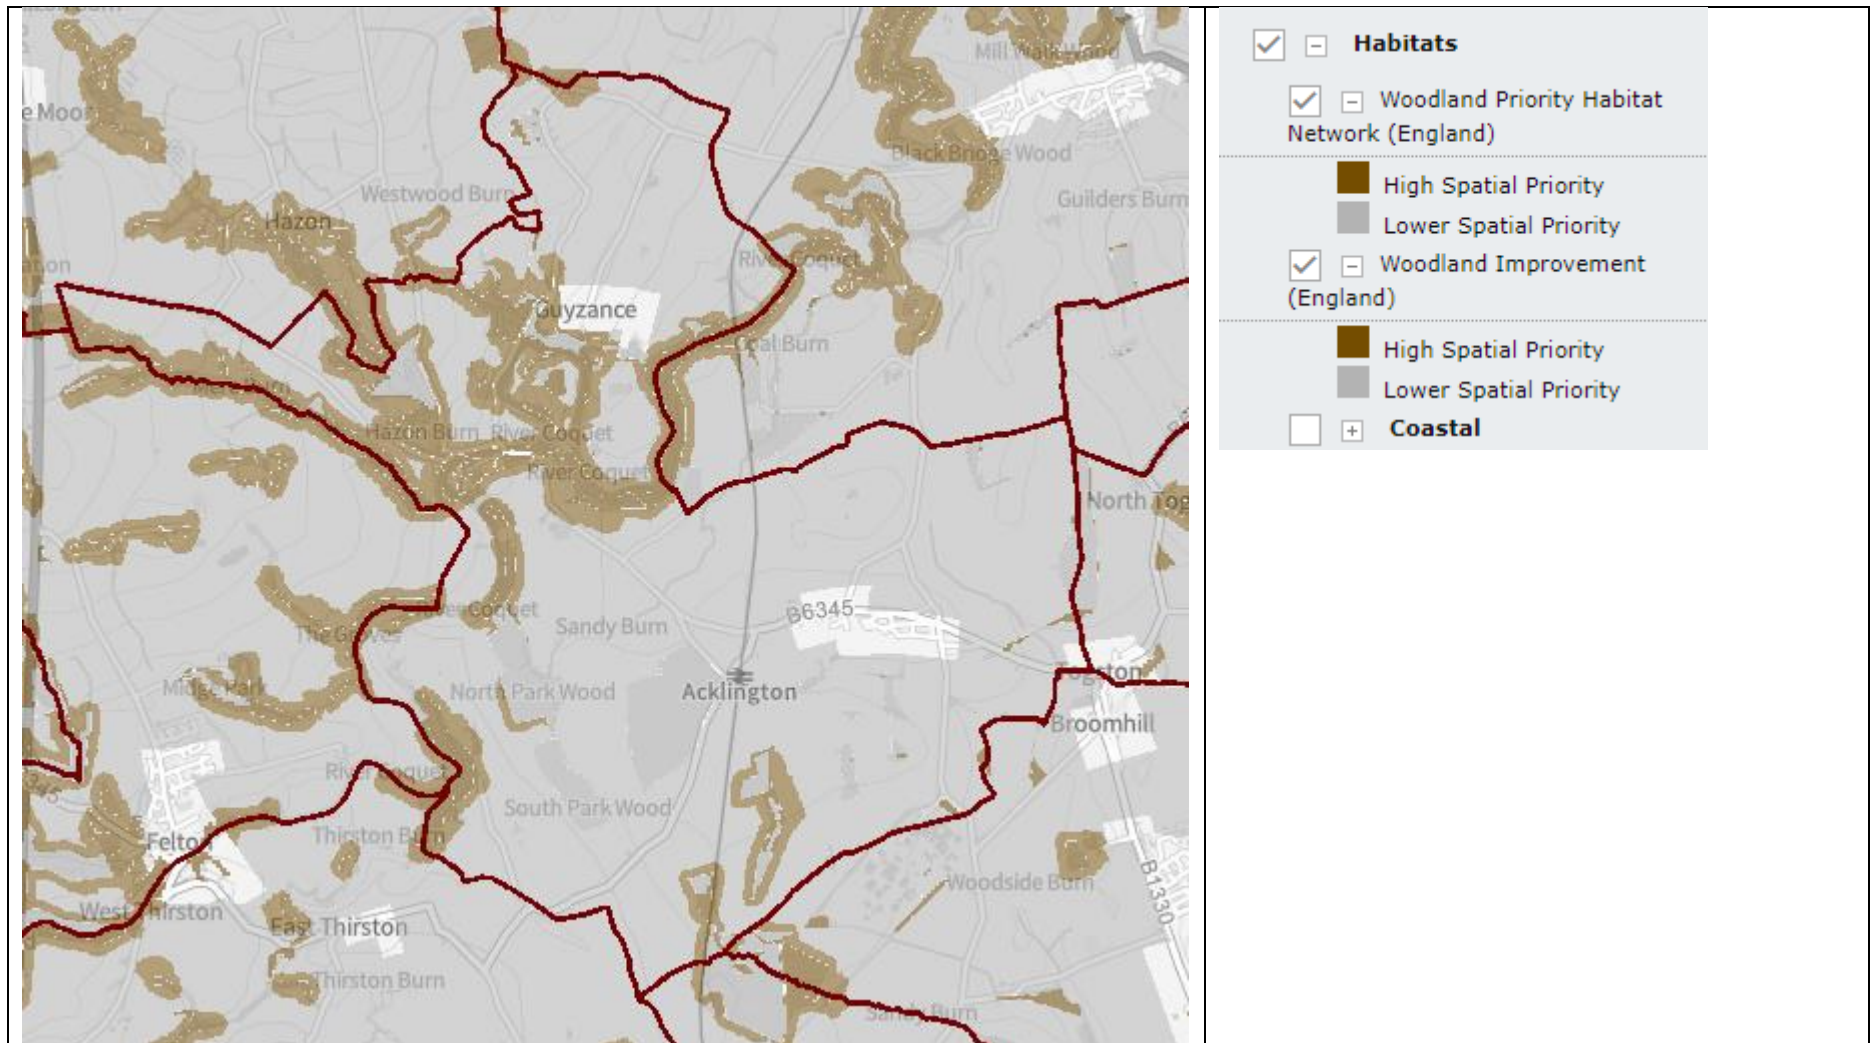

Topic Paper 4: Biodiversity, Woodland and Wildlife

This topic paper seeks to map the areas of woodland that are proposed for protection in the Acklington Neighbourhood Plan.

Acklington Parish Woodland

Acklington Parish Base Map - All data taken from <https://magic.defra.gov.uk/MagicMap.aspx>

Ancient woodland

Priority Habitat Deciduous Woodland

National Habitat Network

Woodland Priority Habitat

National Forest Inventory

Habitat and Wildlife Corridors

Sites of Special Scientific Interest