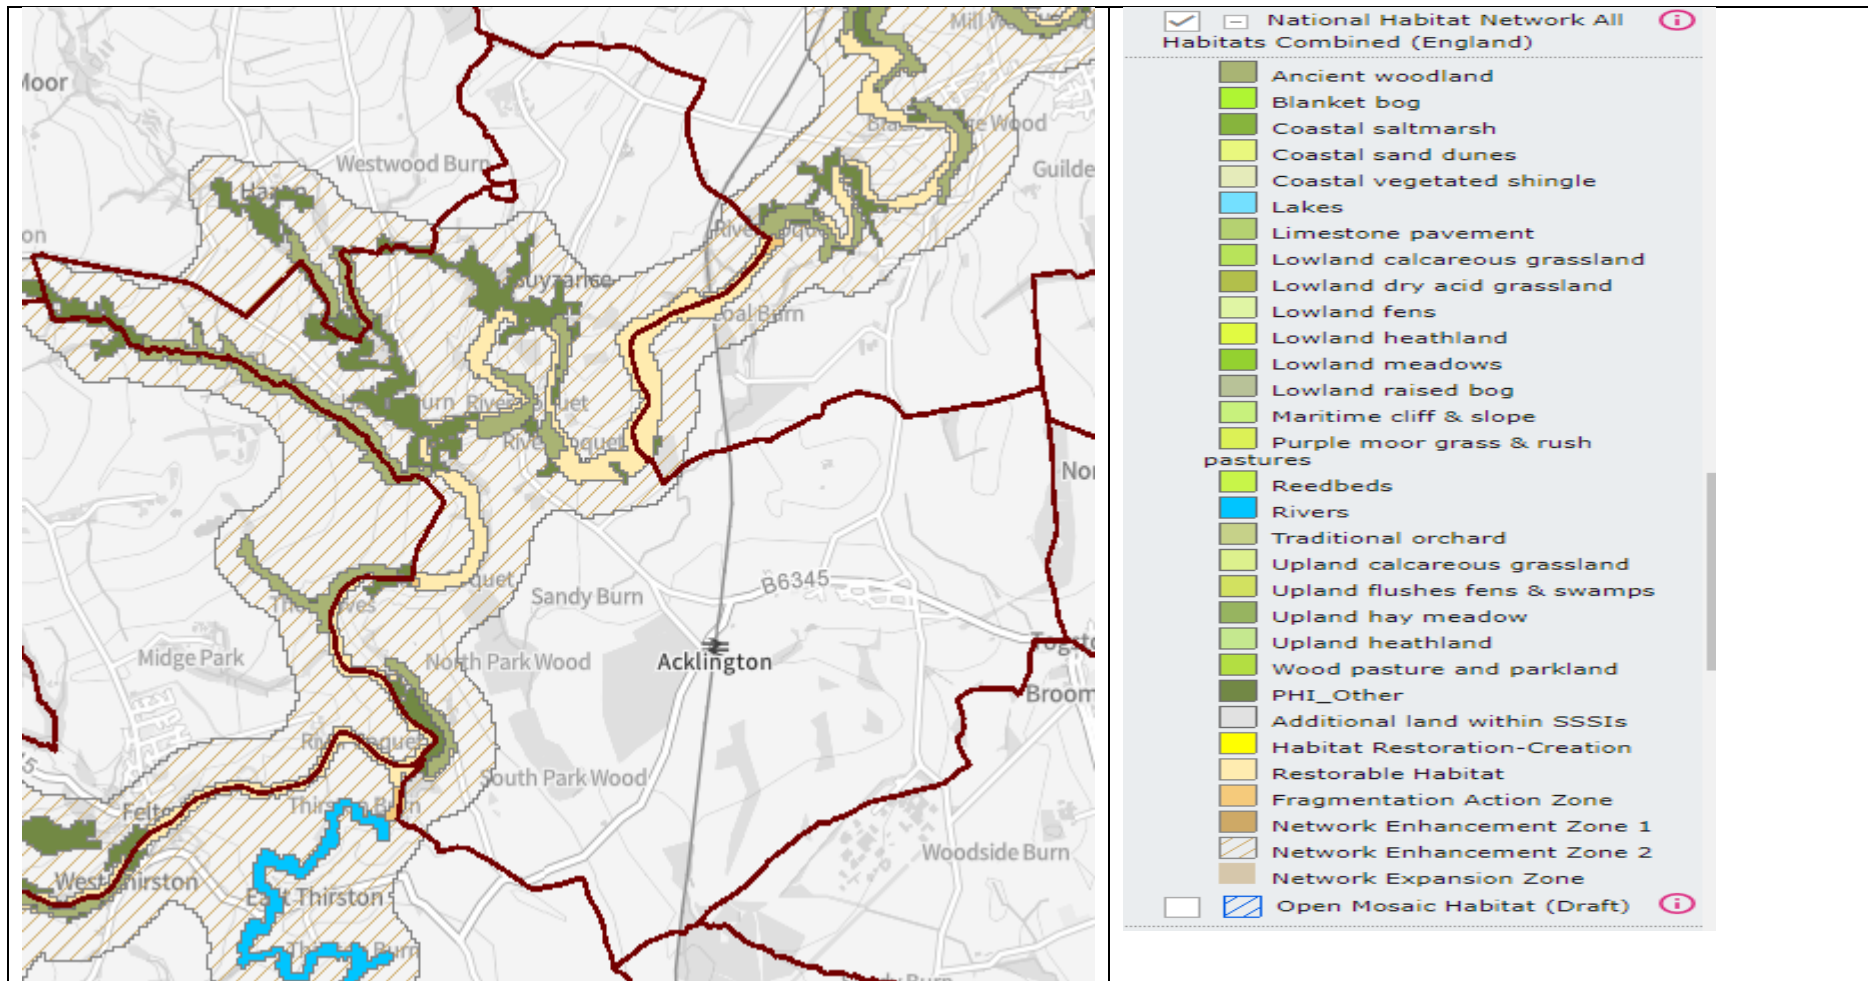

Topic Paper 4: Biodiversity, Woodland and Wildlife

This topic paper seeks to map the areas of woodland that are proposed for protection in the Acklington Neighbourhood Plan.

Acklington Parish Woodland

Acklington Parish Base Map - All data taken from <https://magic.defra.gov.uk/MagicMap.aspx>

Ancient woodland

Priority Habitat Deciduous Woodland

National Habitat Network

Woodland Priority Habitat

National Forest Inventory

Habitat and Wildlife Corridors

Sites of Special Scientific Interest