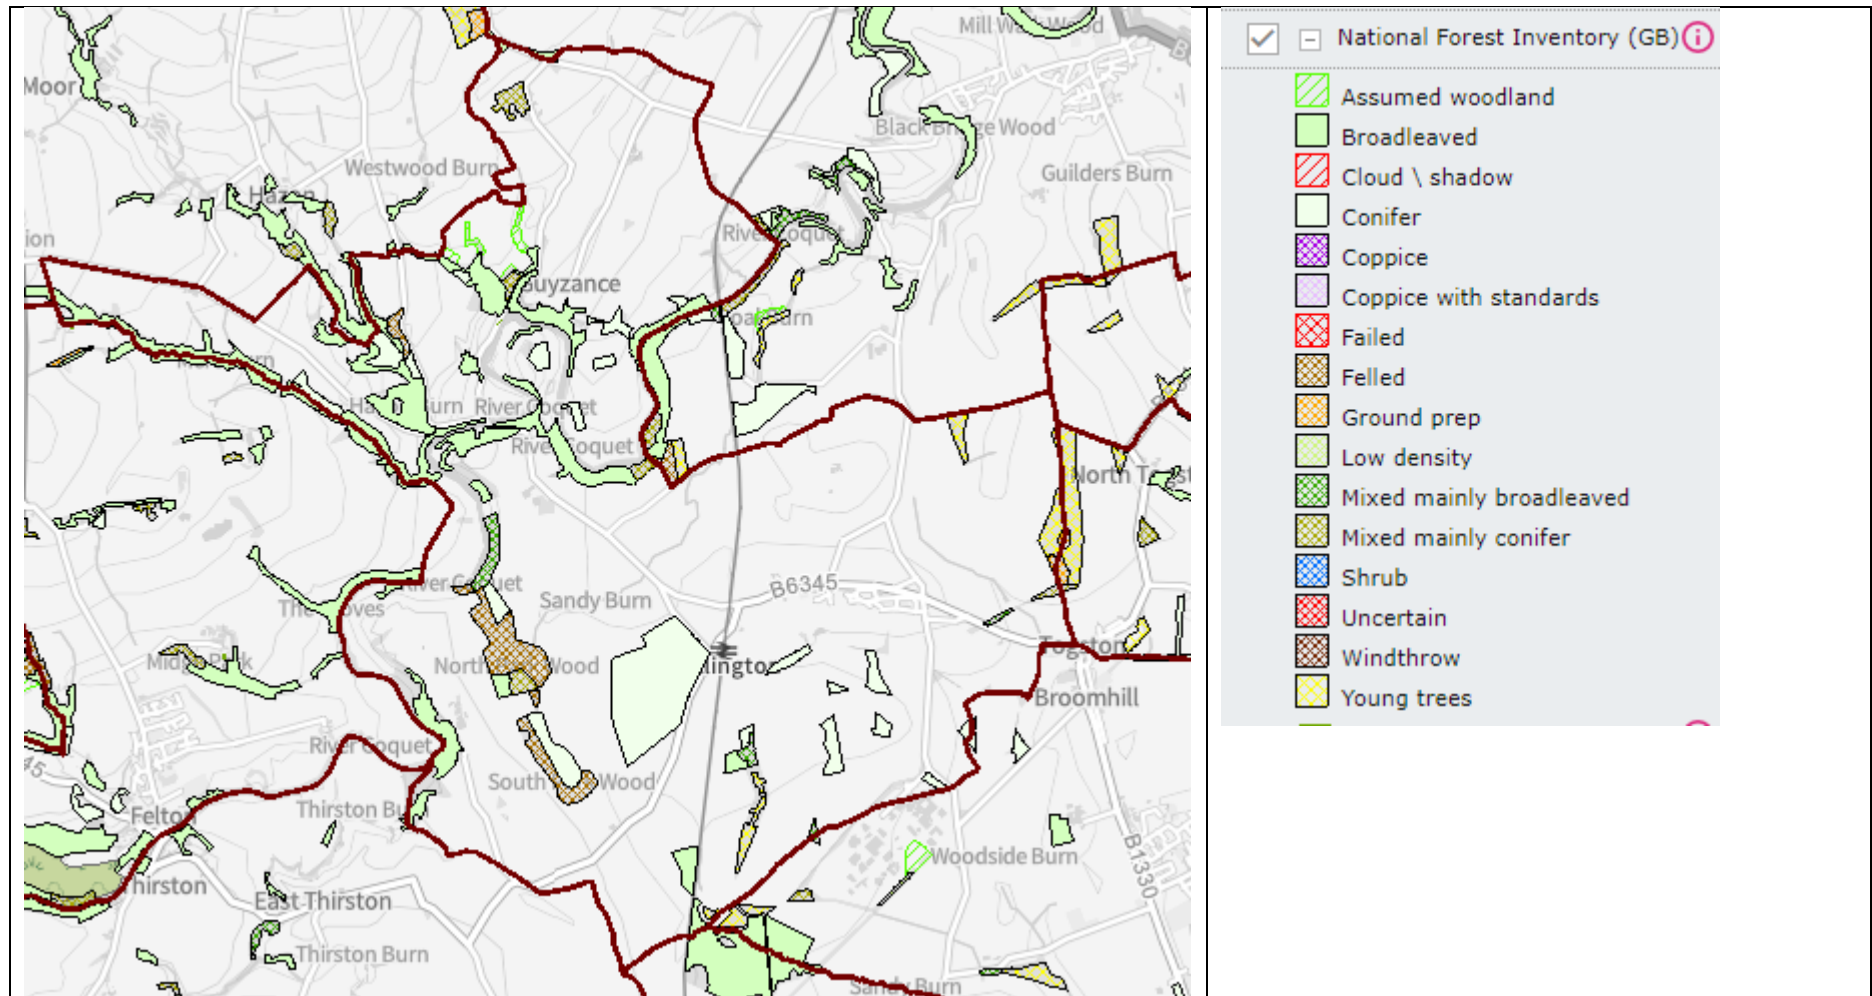

Topic Paper 4: Biodiversity, Woodland and Wildlife

This topic paper seeks to map the areas of woodland that are proposed for protection in the Acklington Neighbourhood Plan.

Acklington Parish Woodland

Acklington Parish Base Map - All data taken from <https://magic.defra.gov.uk/MagicMap.aspx>

Ancient woodland

Priority Habitat Deciduous Woodland

National Habitat Network

Woodland Priority Habitat

National Forest Inventory

Habitat and Wildlife Corridors

Sites of Special Scientific Interest