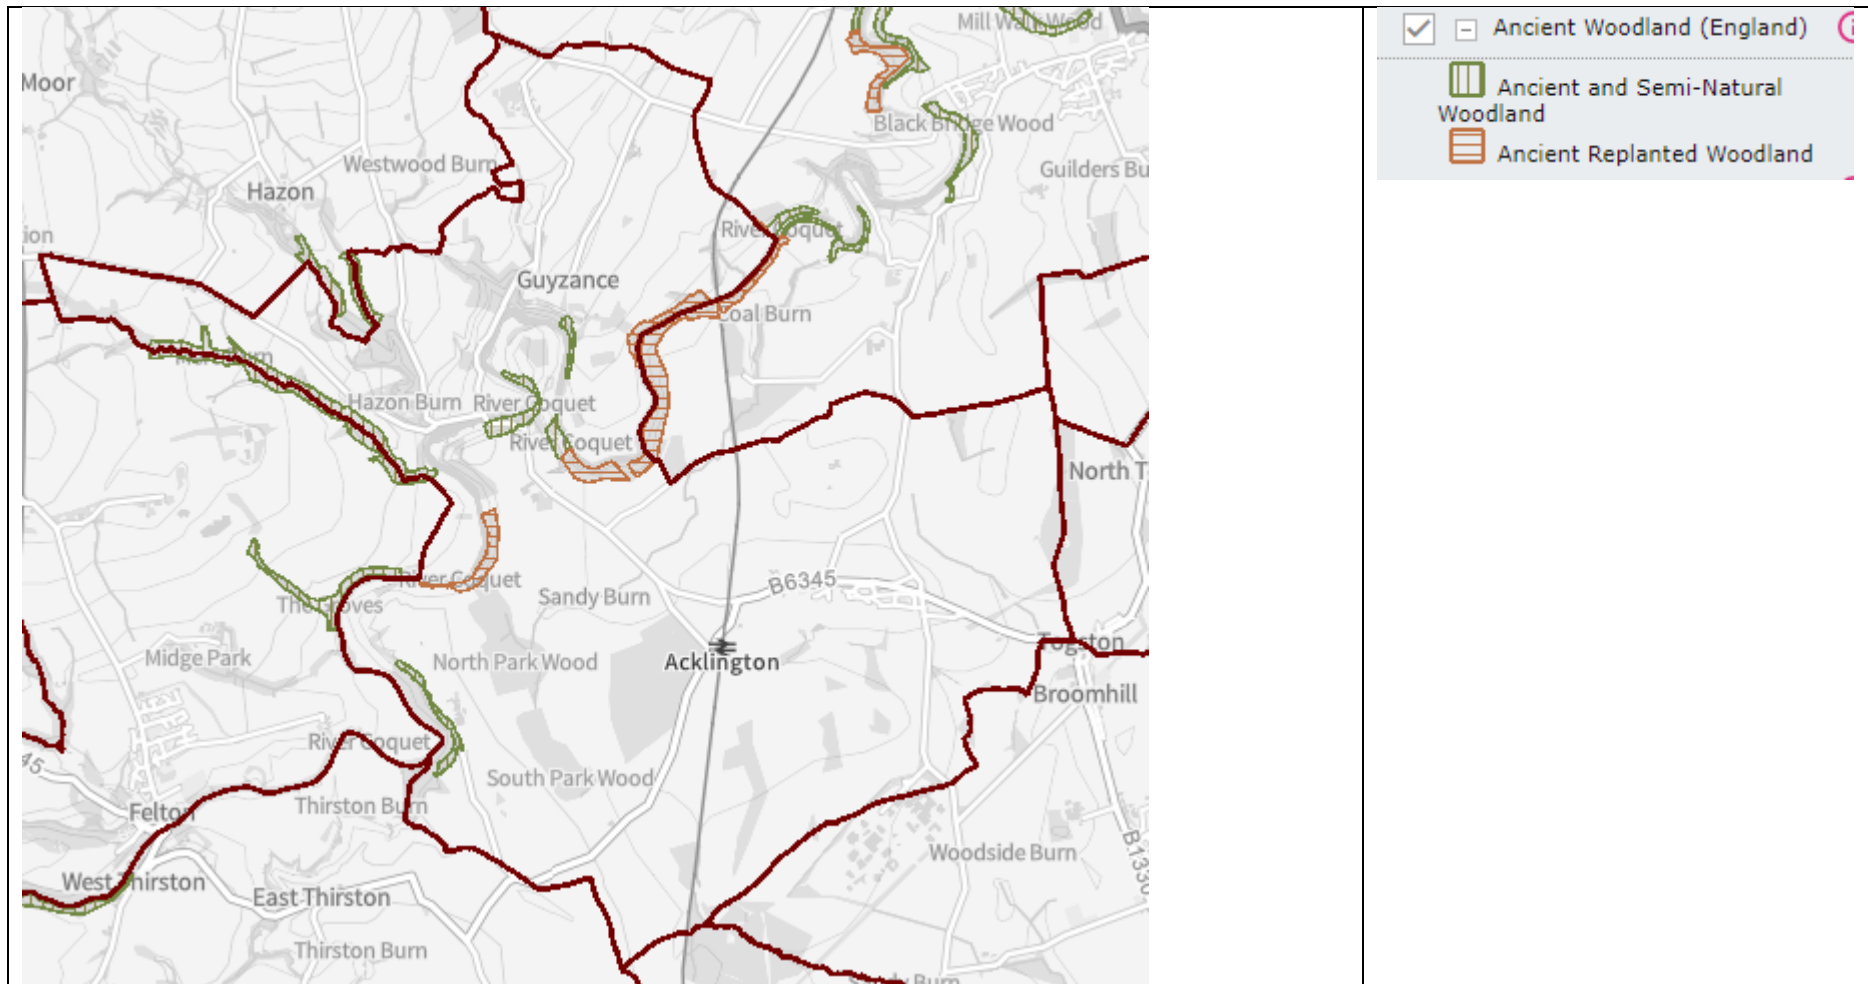

Topic Paper 4: Biodiversity, Woodland and Wildlife

This topic paper seeks to map the areas of woodland that are proposed for protection in the Acklington Neighbourhood Plan.

Acklington Parish Woodland

Acklington Parish Base Map - All data taken from <https://magic.defra.gov.uk/MagicMap.aspx>

Ancient woodland

Priority Habitat Deciduous Woodland

National Habitat Network

Woodland Priority Habitat

National Forest Inventory

Habitat and Wildlife Corridors

Sites of Special Scientific Interest