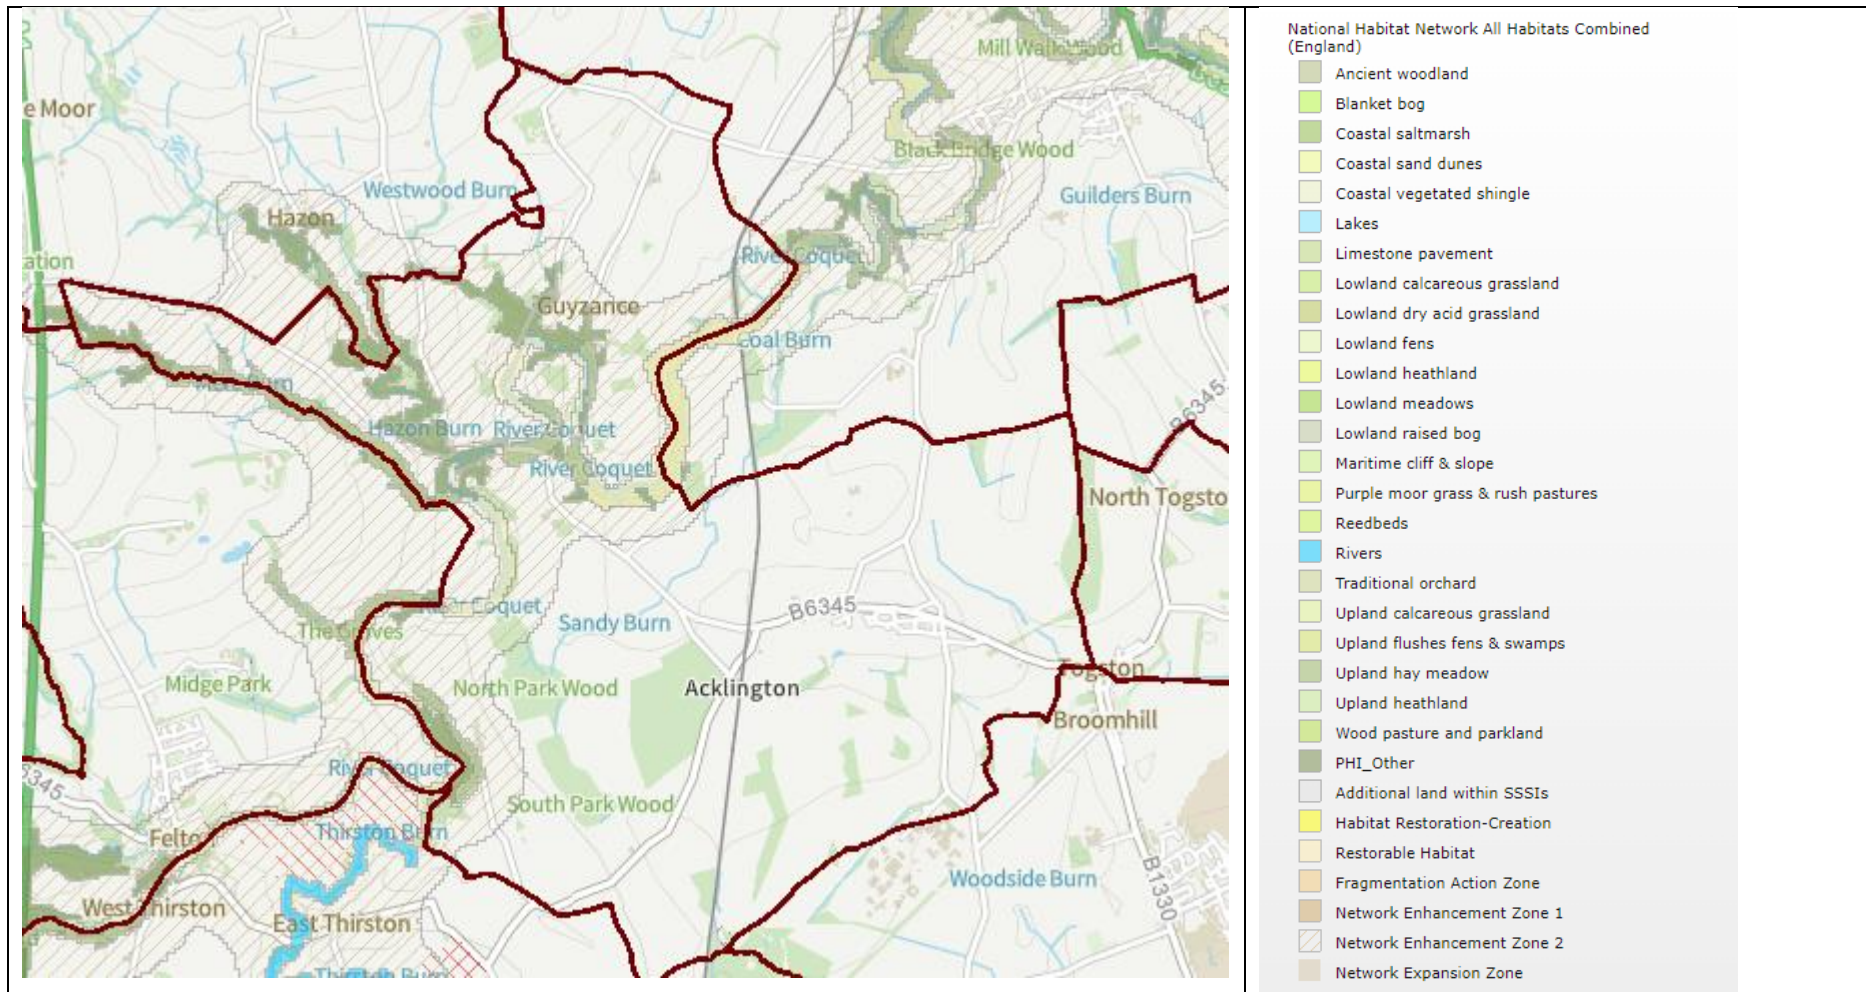

Topic Paper 4: Biodiversity, Woodland and Wildlife

This topic paper seeks to map the areas of woodland that are proposed for protection in the Acklington Neighbourhood Plan.

Acklington Parish Woodland

Acklington Parish Base Map - All data taken from <https://magic.defra.gov.uk/MagicMap.aspx>

Ancient woodland

Priority Habitat Deciduous Woodland

National Habitat Network

Woodland Priority Habitat

National Forest Inventory

Habitat and Wildlife Corridors

Sites of Special Scientific Interest