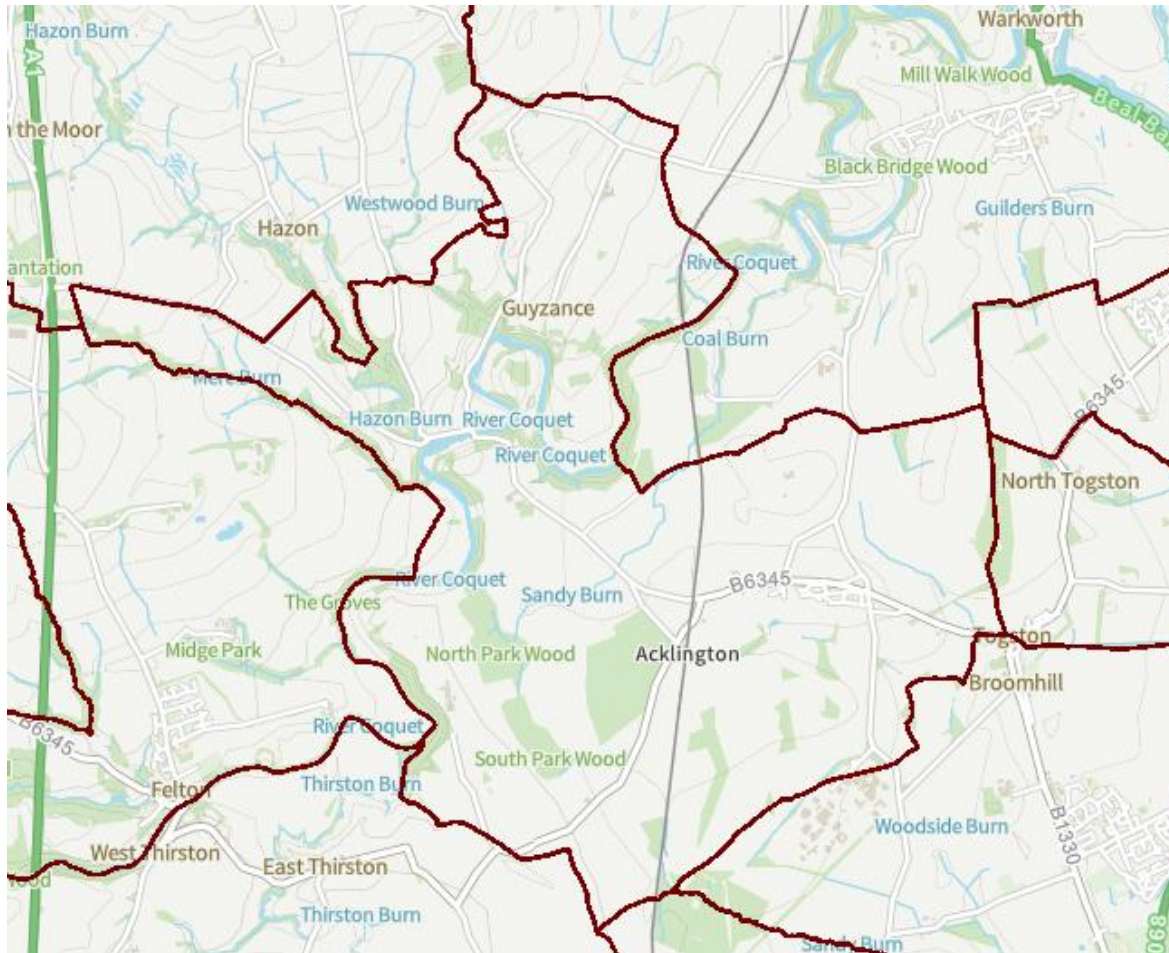

Topic Paper 4: Biodiversity, Woodland and Wildlife

This topic paper seeks to map the areas of woodland that are proposed for protection in the Acklington Neighbourhood Plan.

Acklington Parish Woodland

Acklington Parish Base Map - All data taken from <https://magic.defra.gov.uk/MagicMap.aspx>

Ancient woodland

Priority Habitat Deciduous Woodland

National Habitat Network

Woodland Priority Habitat

National Forest Inventory

Habitat and Wildlife Corridors

Sites of Special Scientific Interest