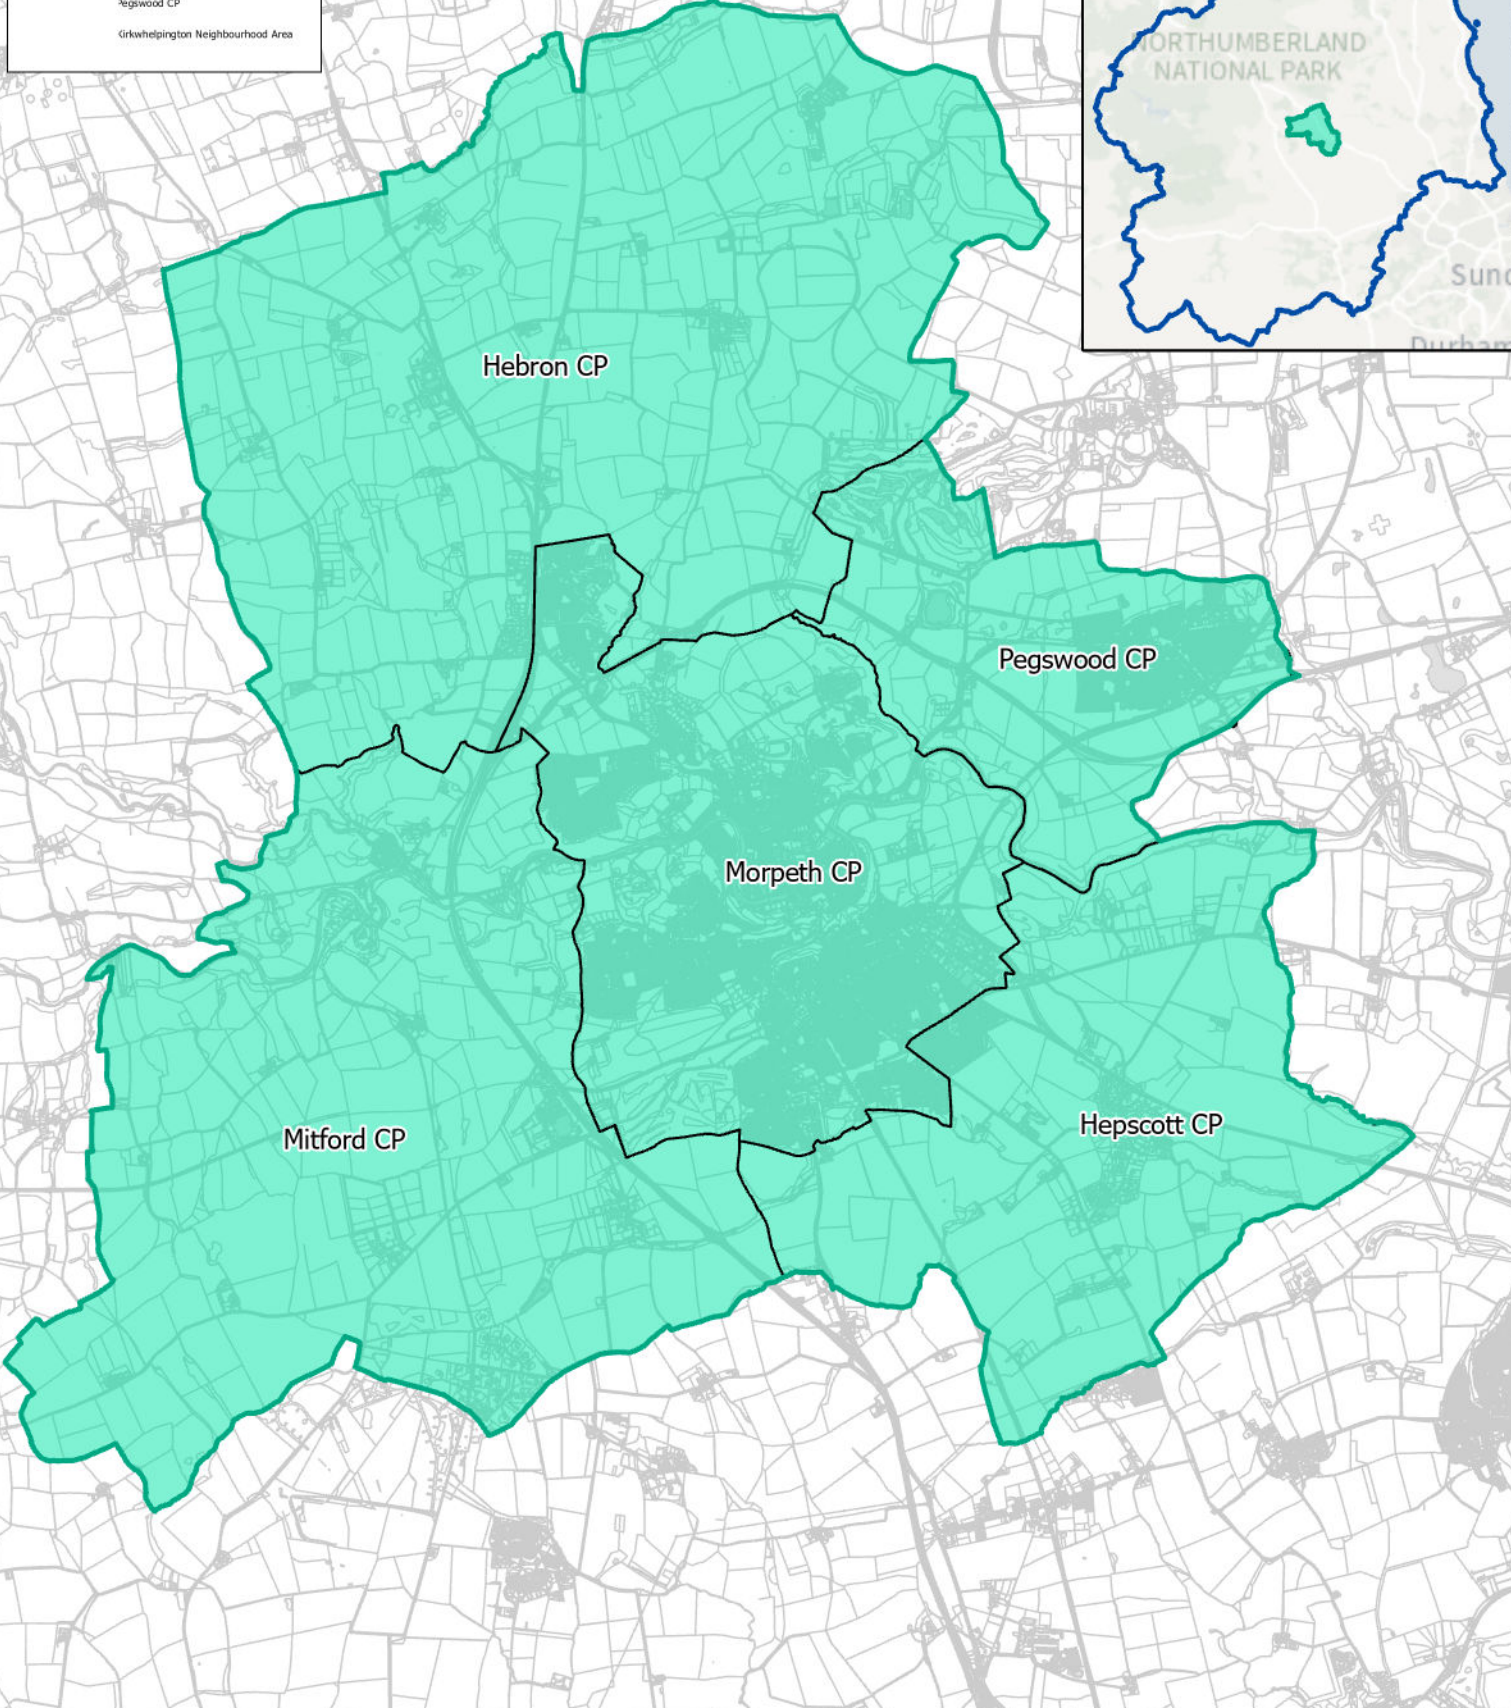

Key

-  Northumberland Boundary
-  Morpeth Neighbourhood Area
-  Hebron CP
-  Hepscott CP
-  Mitford CP
-  Morpeth CP
-  Pegswood CP
-  Kirkwhelpington Neighbourhood Area

© Crown copyright and database rights [year of supply] OS AC0000849738. You are granted a non-exclusive, royalty free, revocable licence solely to view the Licensed Data for non-commercial purposes for the period during which Northumberland County Council makes it available. You are not permitted to copy, sub-license, distribute, sell or otherwise make available the Licensed Data to third parties in any form. Third party rights to enforce the terms of this licence shall be reserved to OS.