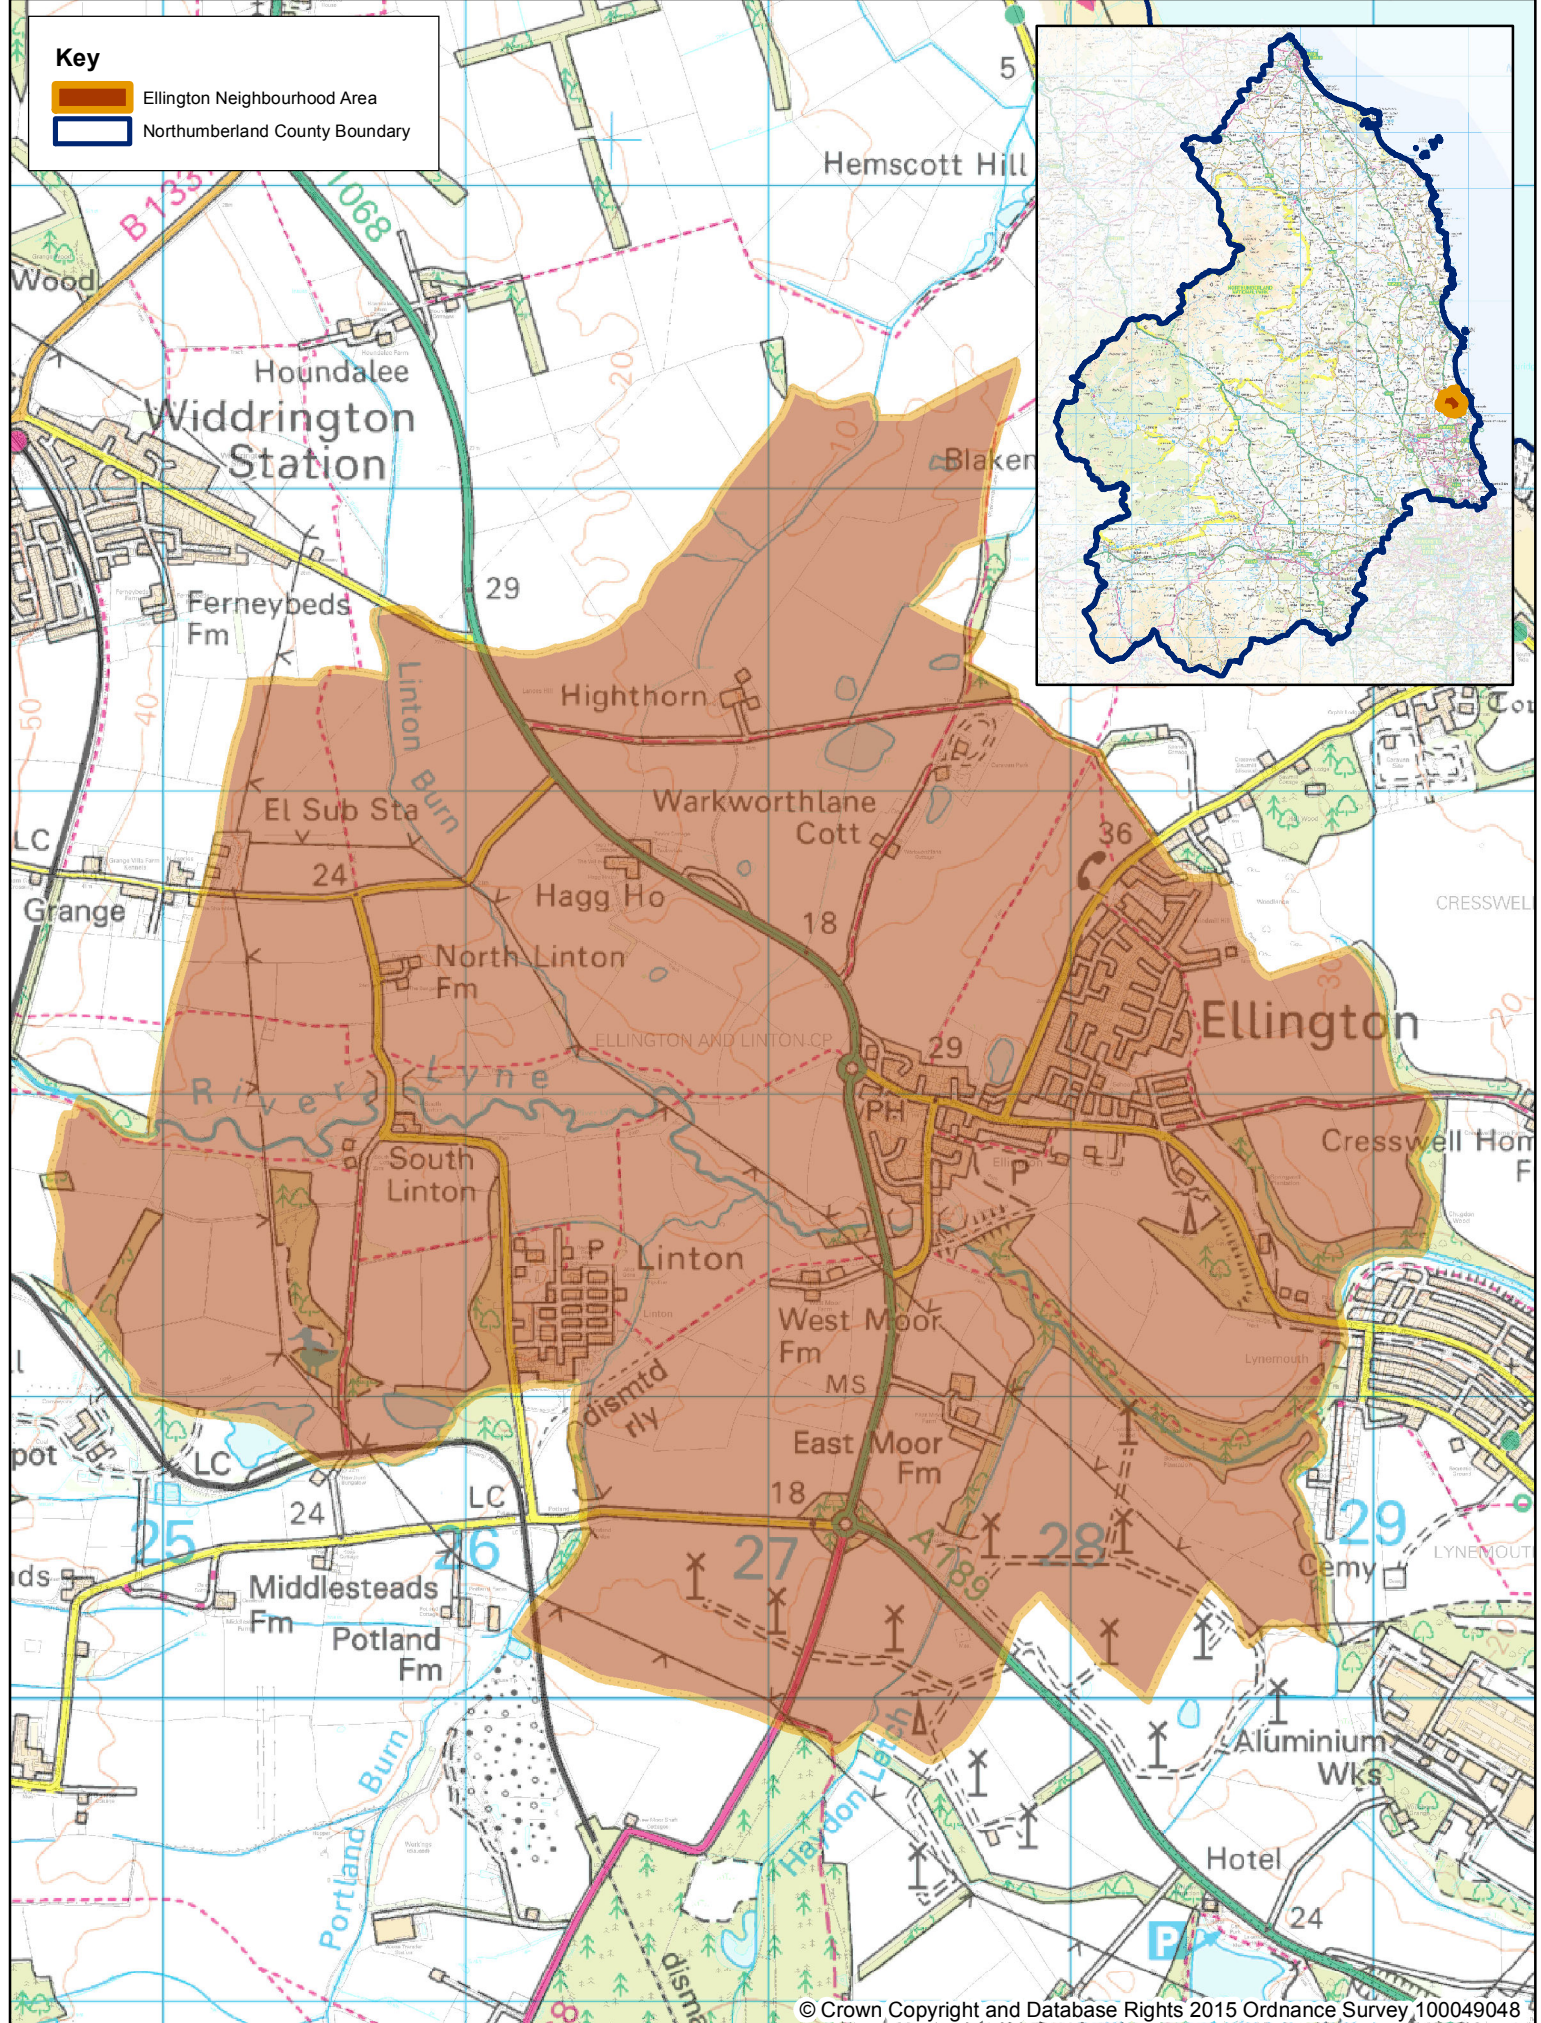

**Key**

-  Ellington Neighbourhood Area
-  Northumberland County Boundary

© Crown Copyright and Database Rights 2015 Ordnance Survey 100049048