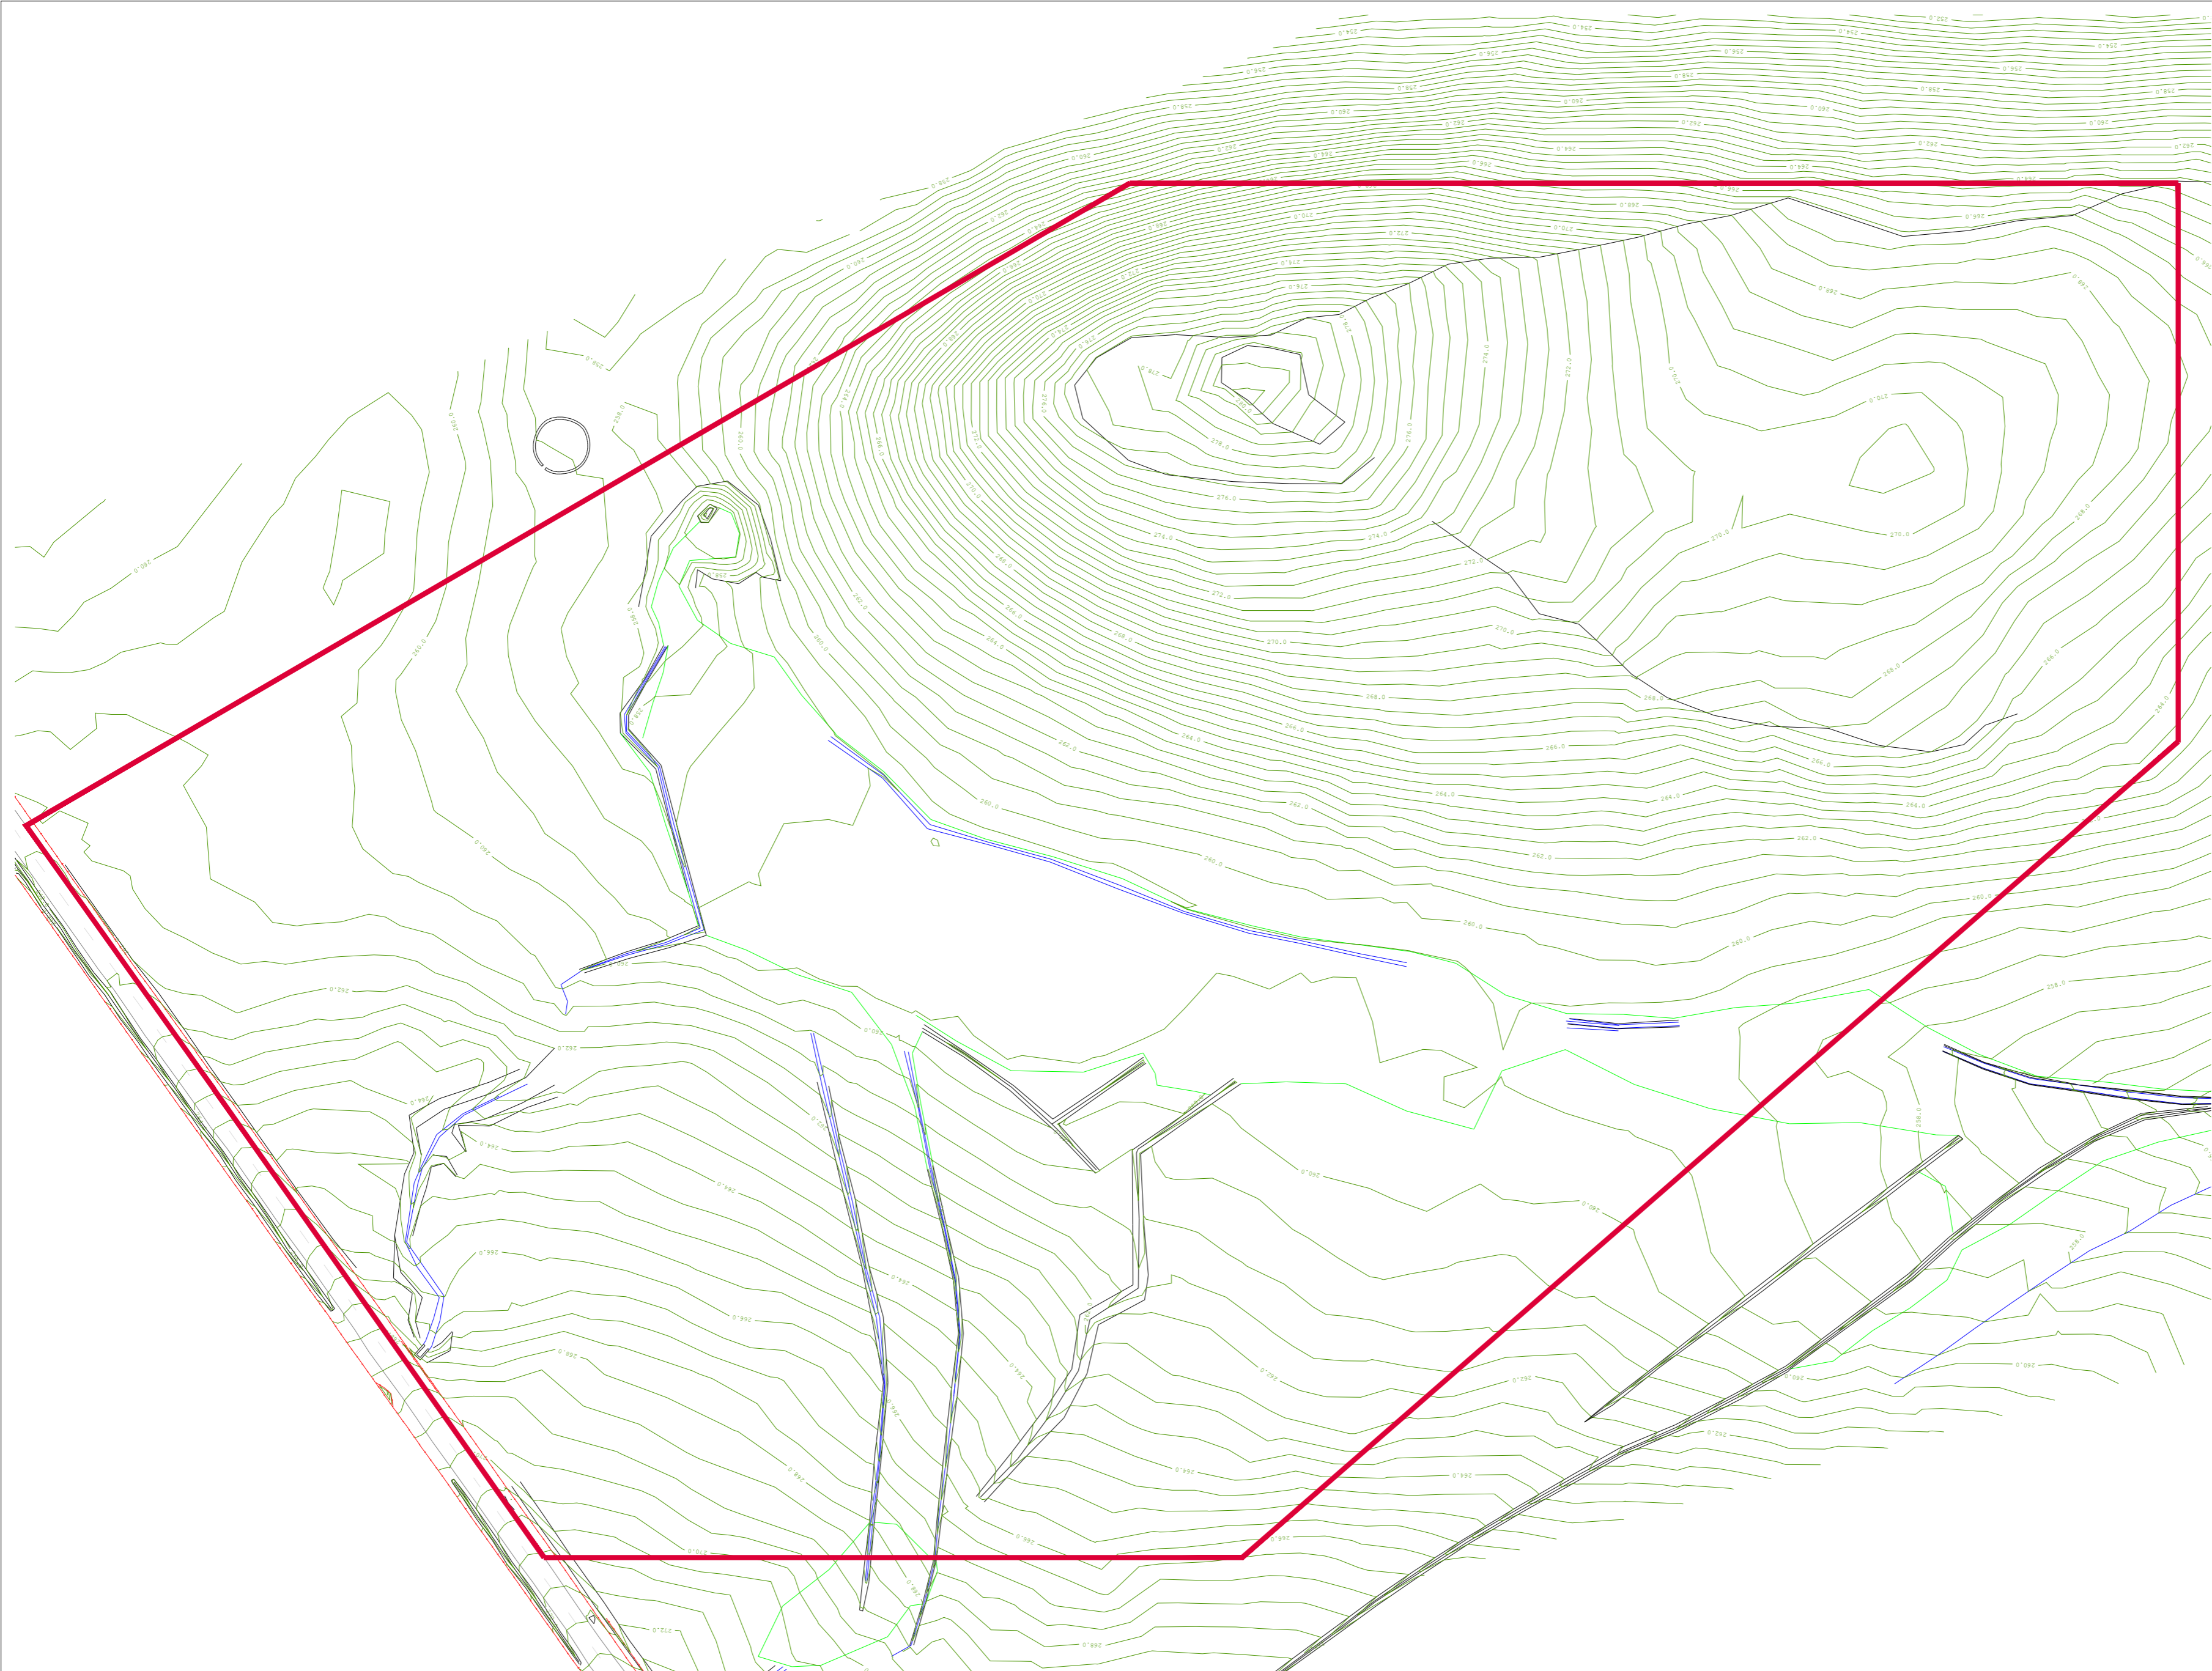

LEGEND - 1:1000

Site Boundary
9.5ha

Rev	Description	By	Chk	Date
--	--	--	--	--

CDM - SAFETY, HEALTH & ENVIRONMENTAL INFORMATION
Principal Designer: **Simon Hitchens**

In addition to the hazards/risks normally associated with the types of work detailed on this drawing, note the following project specific risks which require attention/ mitigation by the contractor undertaking the works:

Construction: none identified at this time
Maintenance/ Cleaning: none identified at this time
Decommissioning/ Demolition: none identified at this time

It is assumed that all works will be carried out by a competent contractor, working where appropriate, to their own approved method statement. This is not an exhaustive list and reference must be made to the Construction Phase Plan or Health and Safety File and any additional Risk Assessment documents available.

1131_ELIZABETH LANDMARK	
Viscount Devonport	
Existing Topographical Survey	
1131_010	Rev -
1:1000 @ A2	02.01.18 NE48

Drawing Issue Status	
☐ Comment/ Approval	☐ Contract
☐ Costing	☐ Construction
☒ Planning	☐ Record Dwg
☐ Tender	☐ BIM

© Copyright and all intellectual property rights remain vested in Southern Green Ltd

SouthernGreen

0191 440 0034
www.southerngreen.co.uk
studio@southerngreen.co.uk