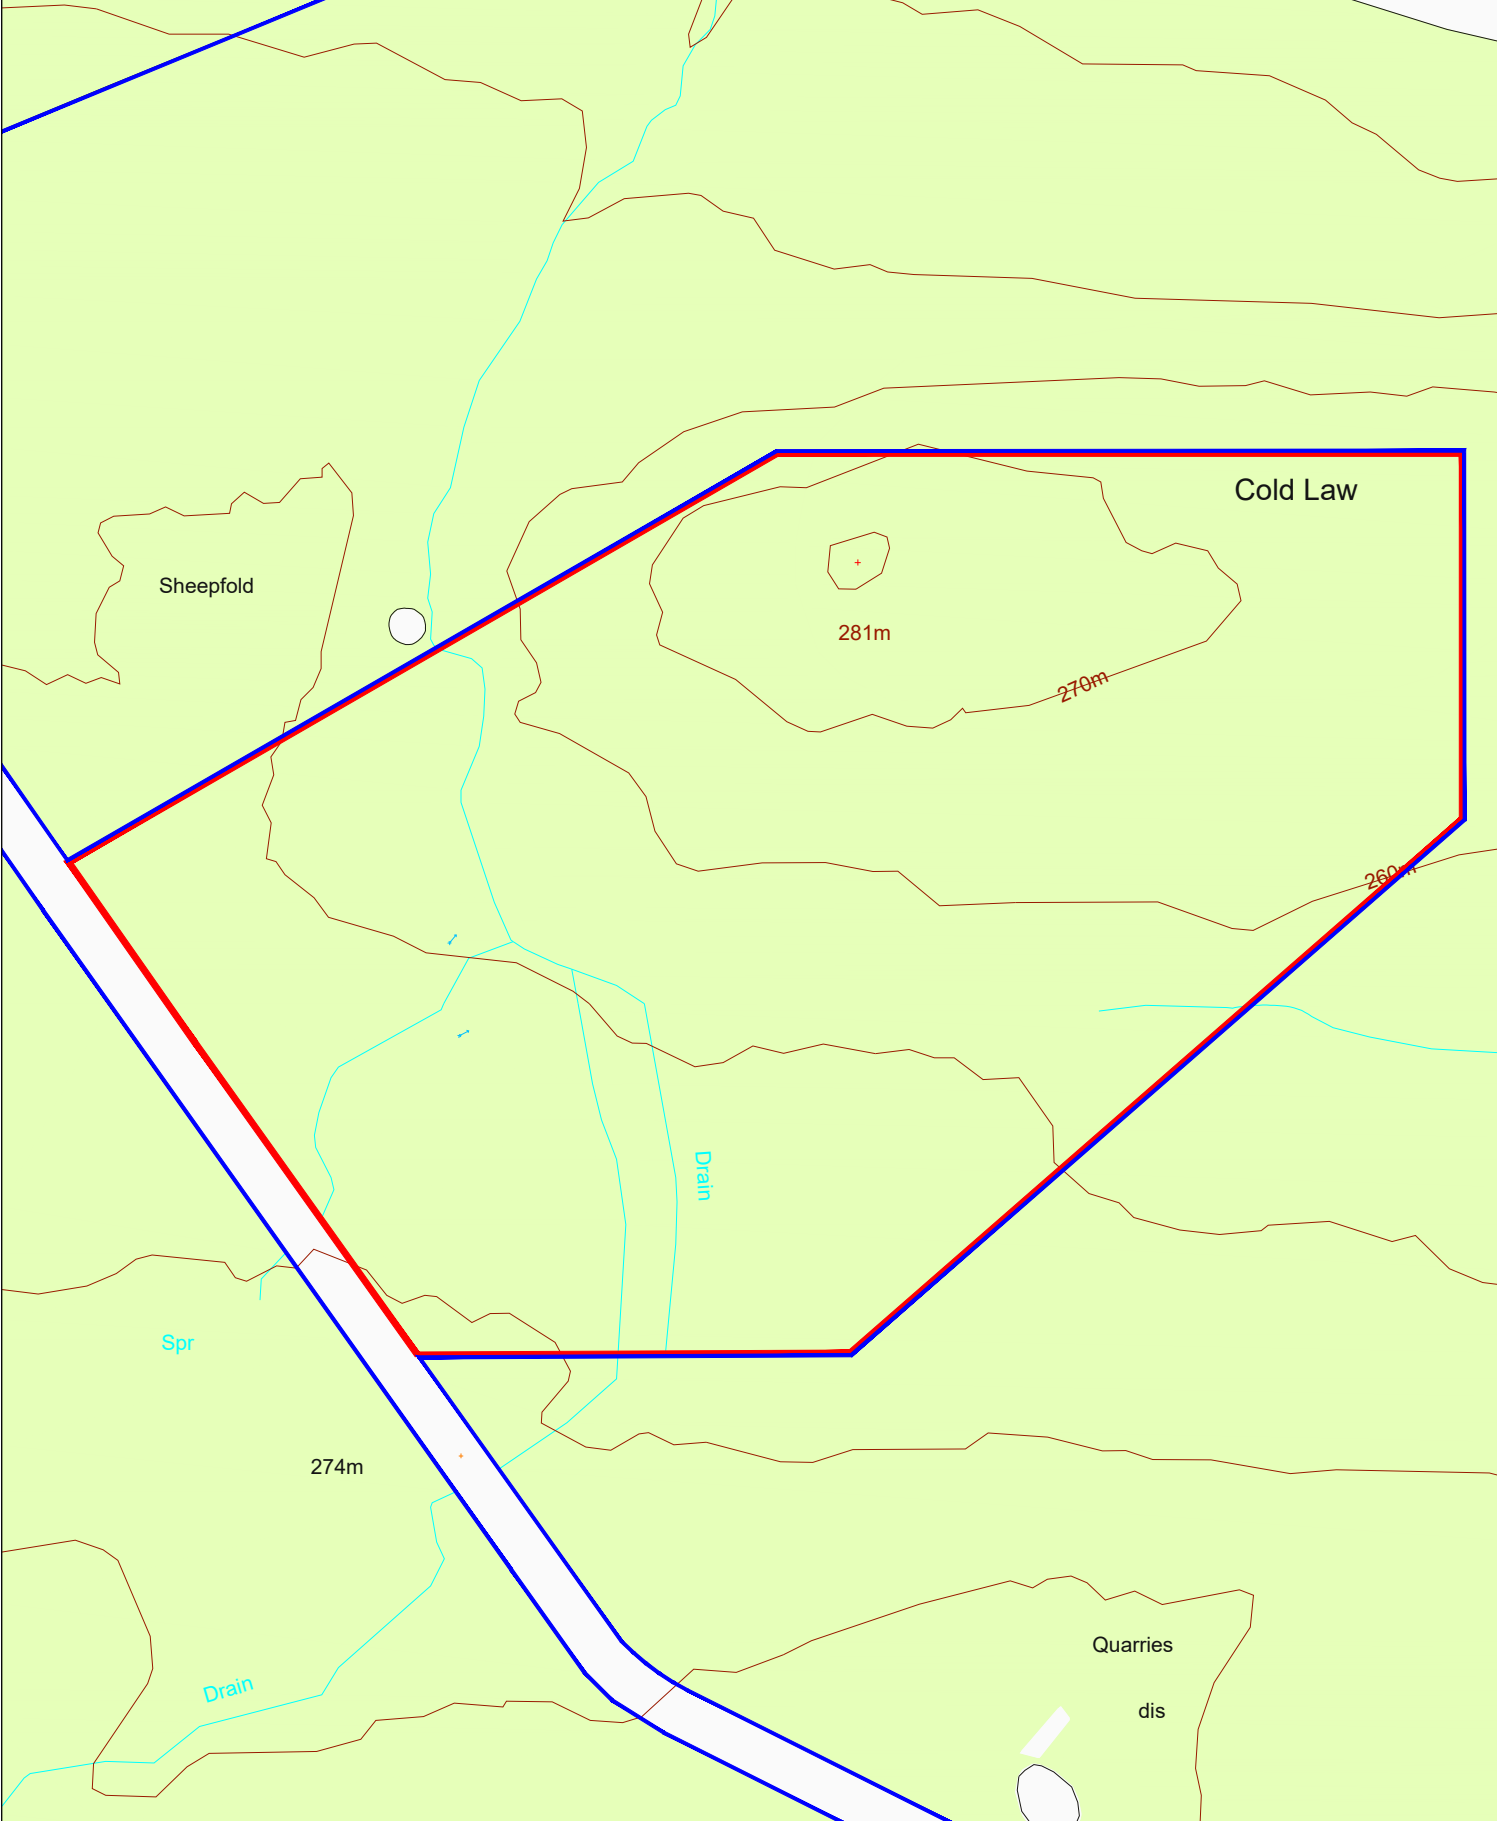

Scale Bar - 1:2500 @ A4

Rev	Description	By	Chk	Date
..	..	..	..	..

1131_ELIZABETH LANDMARK

Viscount Devonport	
Site Location	
1131_001	Rev -
1:2500 @ A4	18.01.18 NE48

Drawing Issue Status

☐ Comment/ Approval	☐ Contract
☐ Costing	☐ Construction
☒ Planning	☐ Record Dwg
☐ Tender	☐ BIM

© Copyright and all intellectual property rights remain vested in Southern Green Ltd

SouthernGreen

0151 440 0034
www.southerngreen.co.uk
studio@southerngreen.co.uk