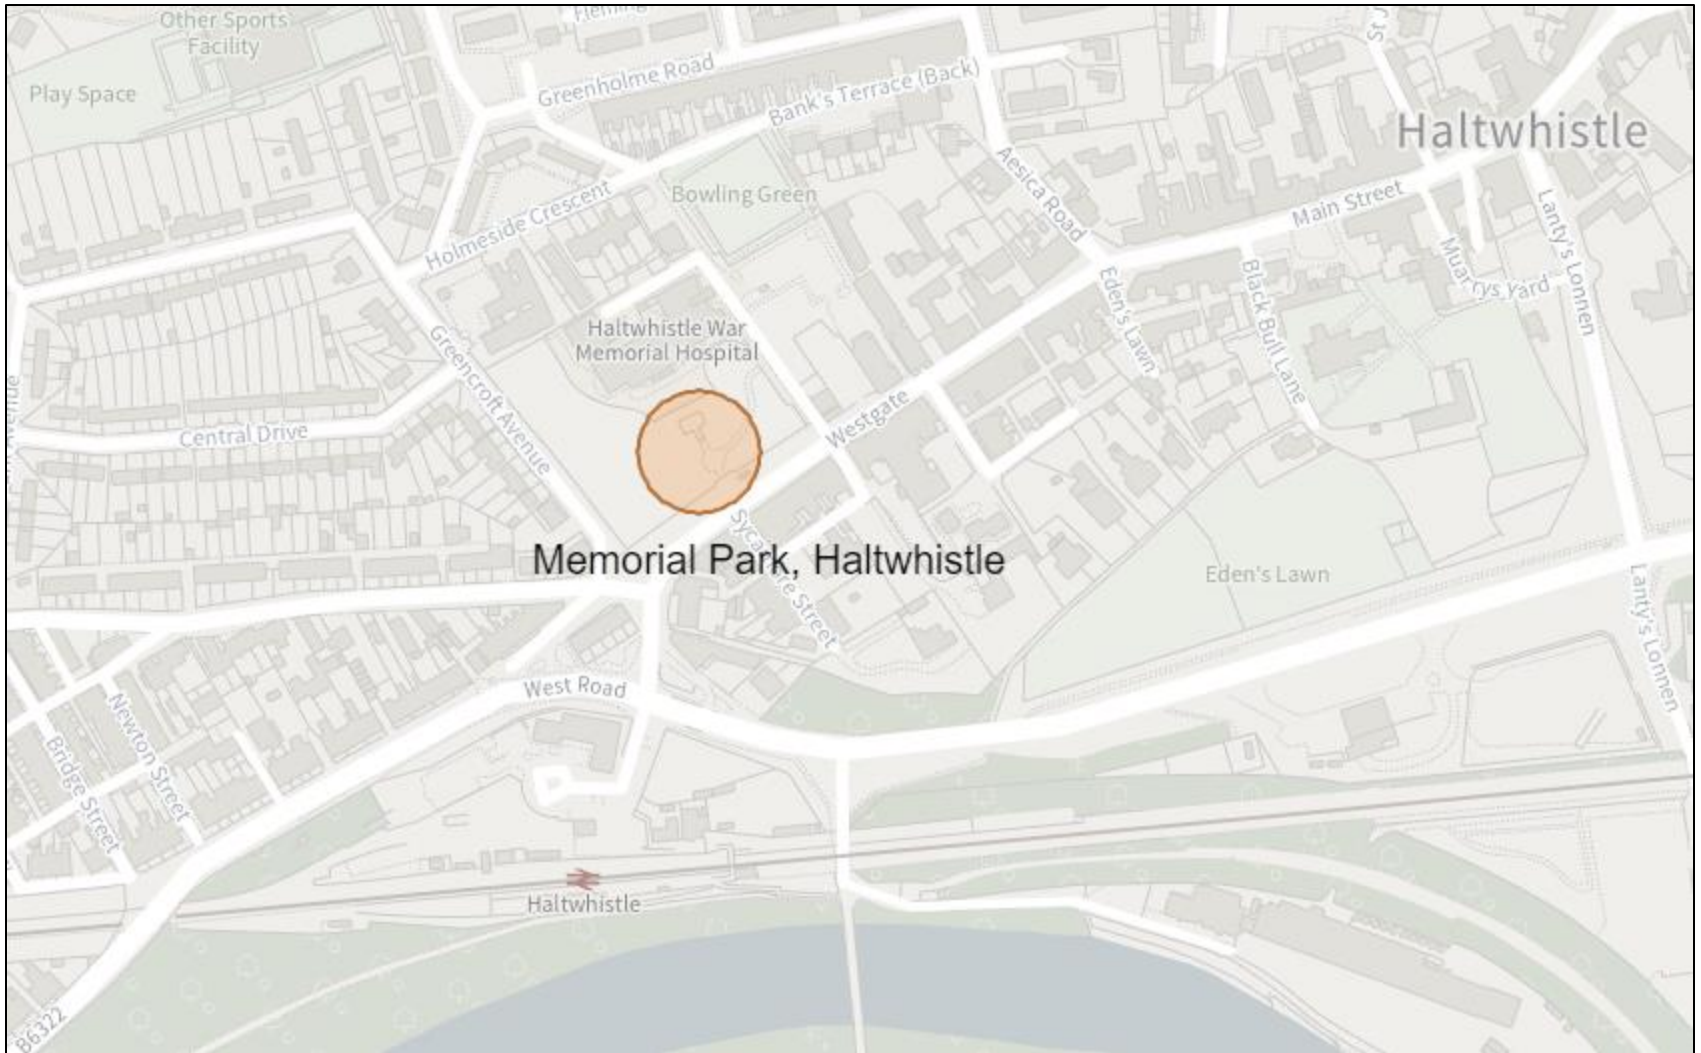

Morpeth - Carlisle Park bankside and County Hall cenotaph.

Alnwick - Column Field.

Ashington - memorial garden, Wansbeck Square.

Berwick - Parade ground at Wallace Green

Berwick - Queen's Garden, Tweedmouth

Blyth - Ridley Park Cenotaph

Hexham – Cenotaph, Sele Park.

Ponteland – Coates Green, by St. Mary's Church.

Bedlington – Cenotaph, Front Street.

Cramlington Village – Cenotaph.

Haltwhistle – Memorial park, Westgate.