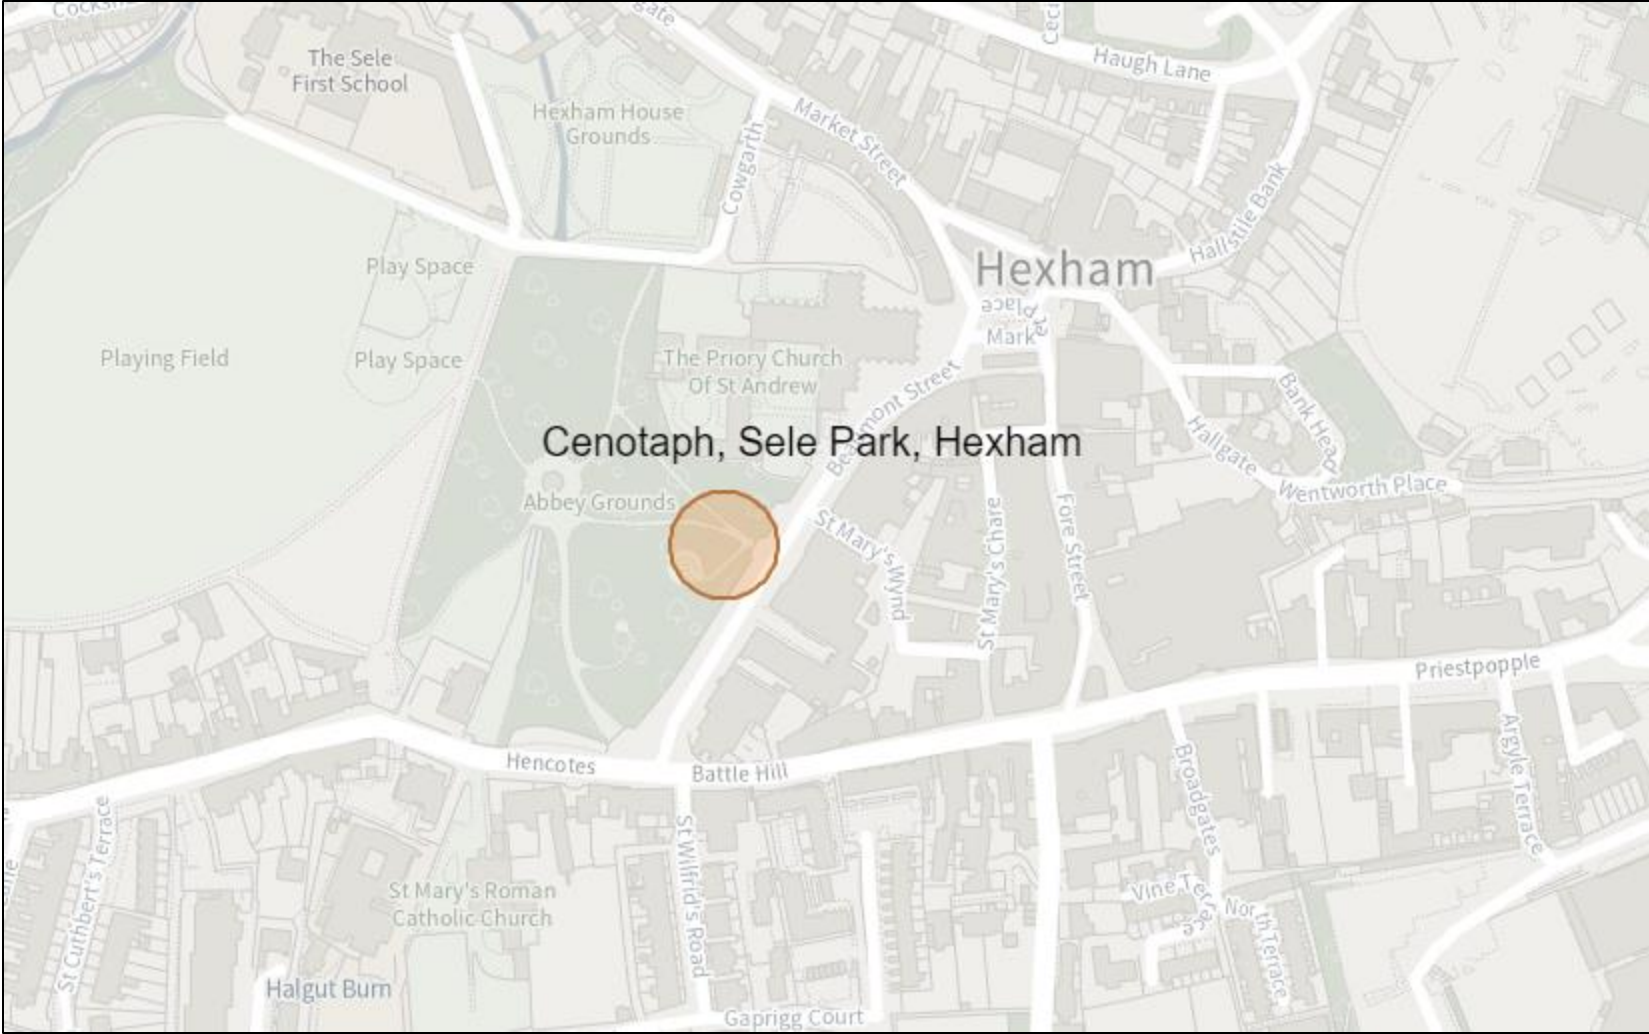

Hexham – Cenotaph, Sele Park.