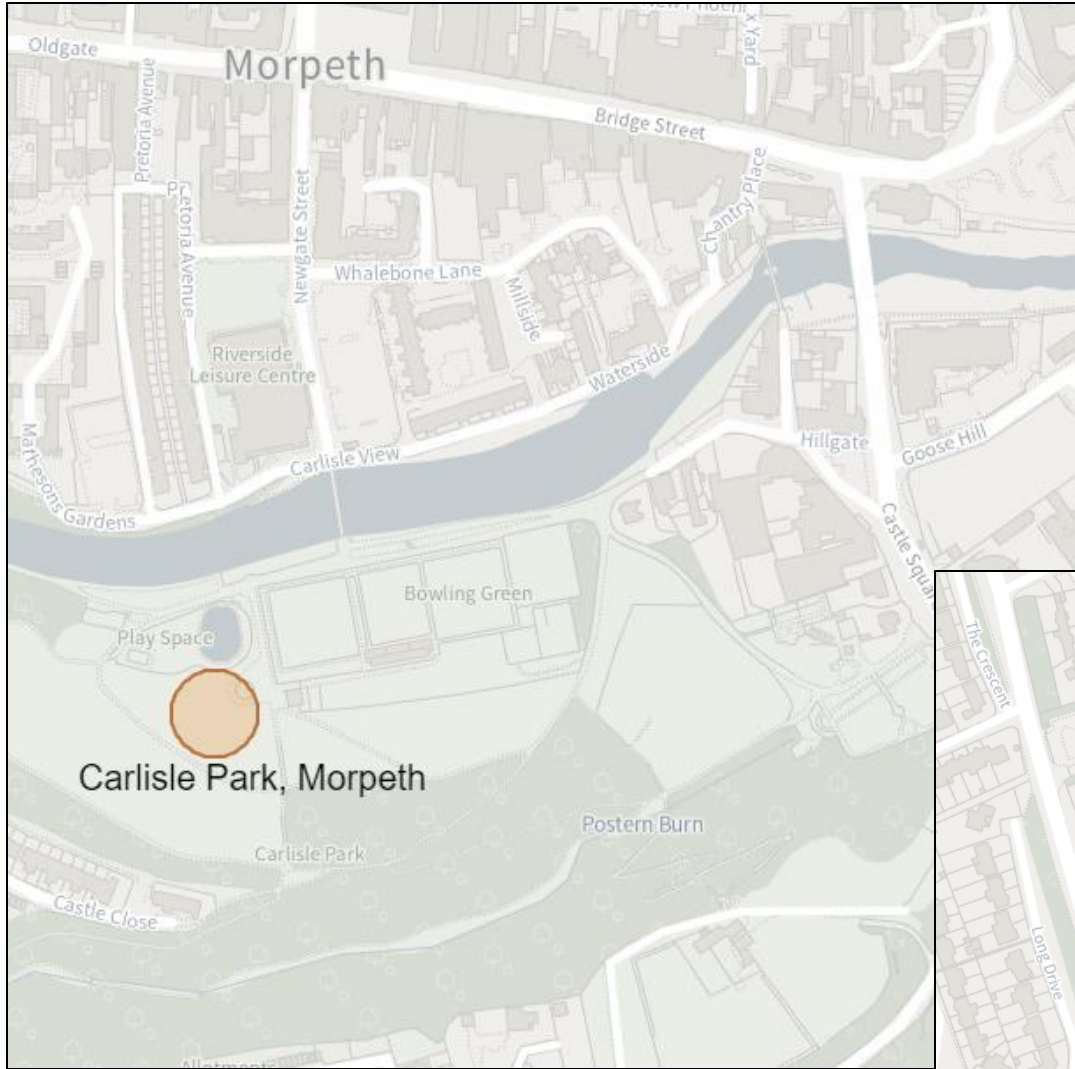

Morpeth - Carlisle Park bankside and County Hall cenotaph.

Alnwick - Column Field.

Ashington - memorial garden, Wansbeck Square.

Berwick - Parade ground at Wallace Green

Berwick - Queen's Garden, Tweedmouth

Blyth - Ridley Park Cenotaph

Hexham – Cenotaph, Sele Park.

Ponteland – Coates Green, by St. Mary's Church.

Bedlington – Cenotaph, Front Street.

Cramlington Village – Cenotaph.

Haltwhistle – Memorial park, Westgate.

Prudhoe – The Glade.