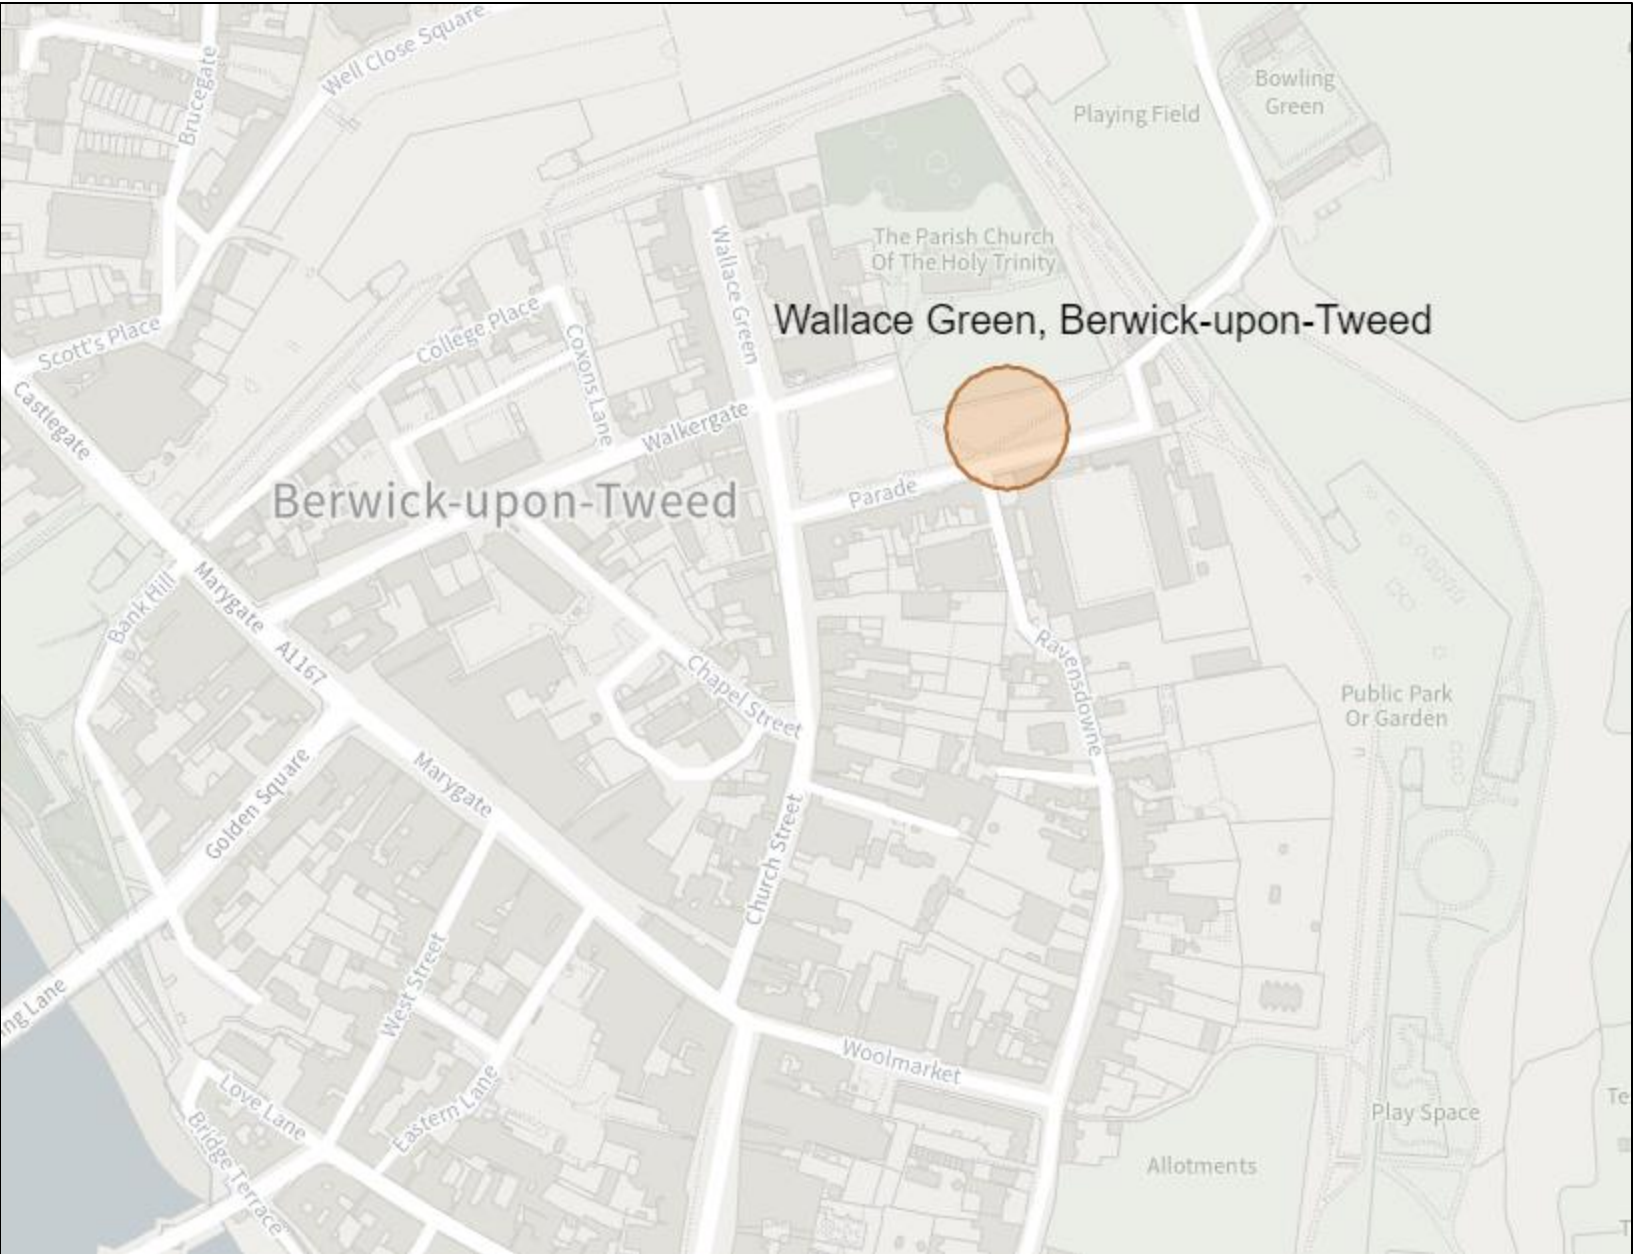

Morpeth - Carlisle Park bankside and County Hall cenotaph.

Alnwick - Column Field.

Ashington - memorial garden, Wansbeck Square.

Berwick - Parade ground at Wallace Green

Berwick - Queen's Garden, Tweedmouth

Blyth - Ridley Park Cenotaph

Hexham – Cenotaph, Sele Park.

Ponteland – Coates Green, by St. Mary's Church.

Bedlington – Cenotaph, Front Street.

Cramlington Village – Cenotaph.

Haltwhistle – Memorial park, Westgate.

Prudhoe – The Glade.