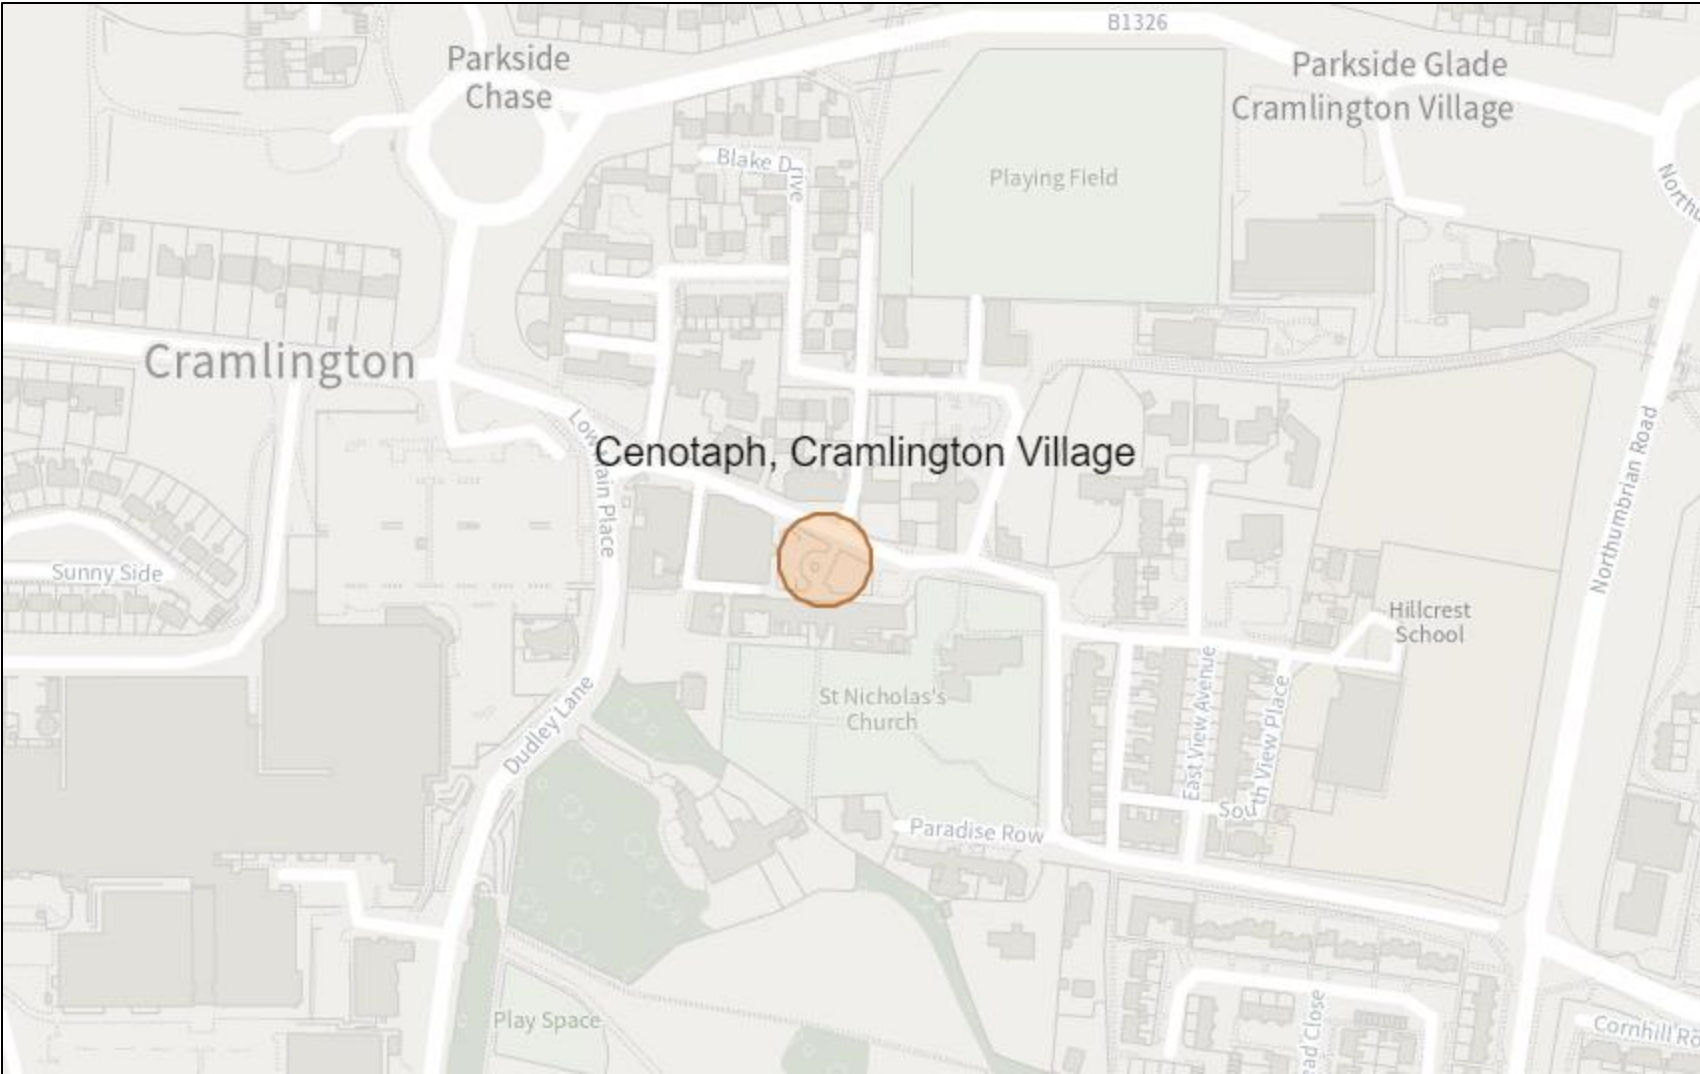

Morpeth - Carlisle Park bankside and County Hall cenotaph.

Alnwick - Column Field.

Ashington - memorial garden, Wansbeck Square.

Berwick - Parade ground at Wallace Green

Berwick - Queen's Garden, Tweedmouth

Blyth - Ridley Park Cenotaph

Hexham – Cenotaph, Sele Park.

Ponteland – Coates Green, by St. Mary's Church.

Bedlington – Cenotaph, Front Street.

Cramlington Village – Cenotaph.

Haltwhistle – Memorial park, Westgate.

Prudhoe – The Glade.