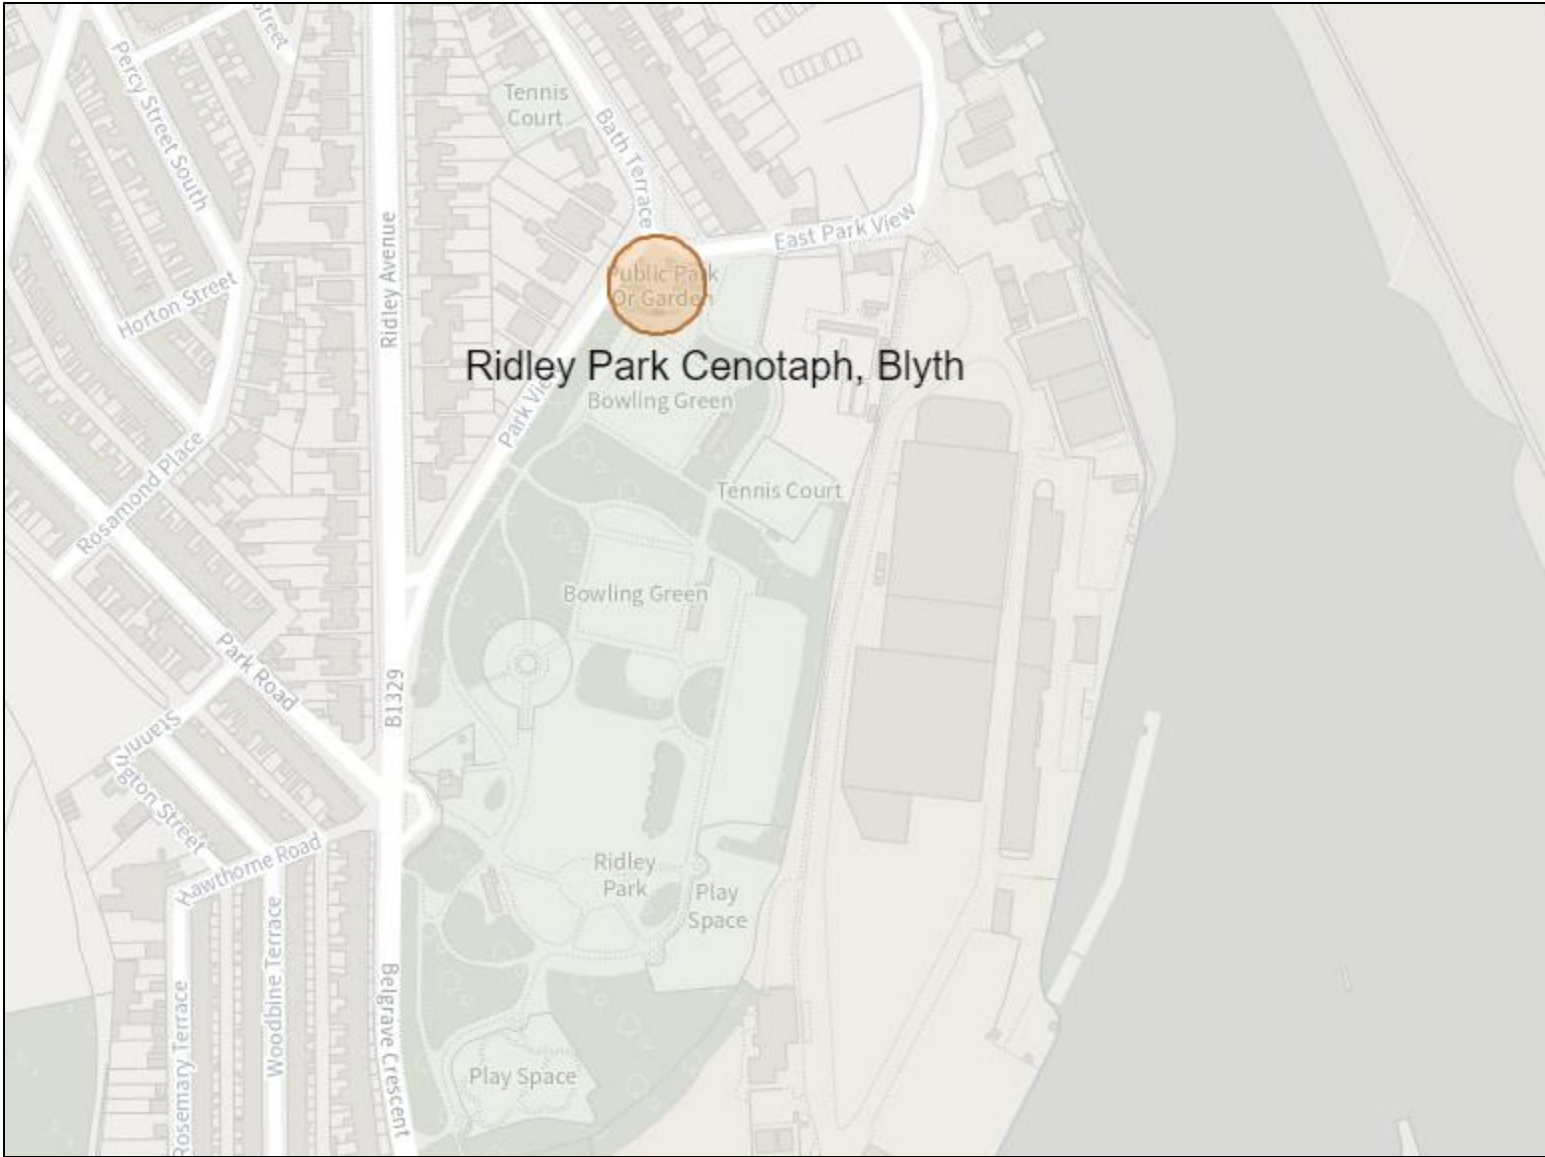

Morpeth - Carlisle Park bankside and County Hall cenotaph.

Alnwick - Column Field.

Ashington - memorial garden, Wansbeck Square.

Berwick - Parade ground at Wallace Green

Berwick - Queen's Garden, Tweedmouth

Blyth - Ridley Park Cenotaph

Hexham – Cenotaph, Sele Park.

Ponteland – Coates Green, by St. Mary's Church.

Bedlington – Cenotaph, Front Street.

Cramlington Village – Cenotaph.

Haltwhistle – Memorial park, Westgate.

Prudhoe – The Glade.