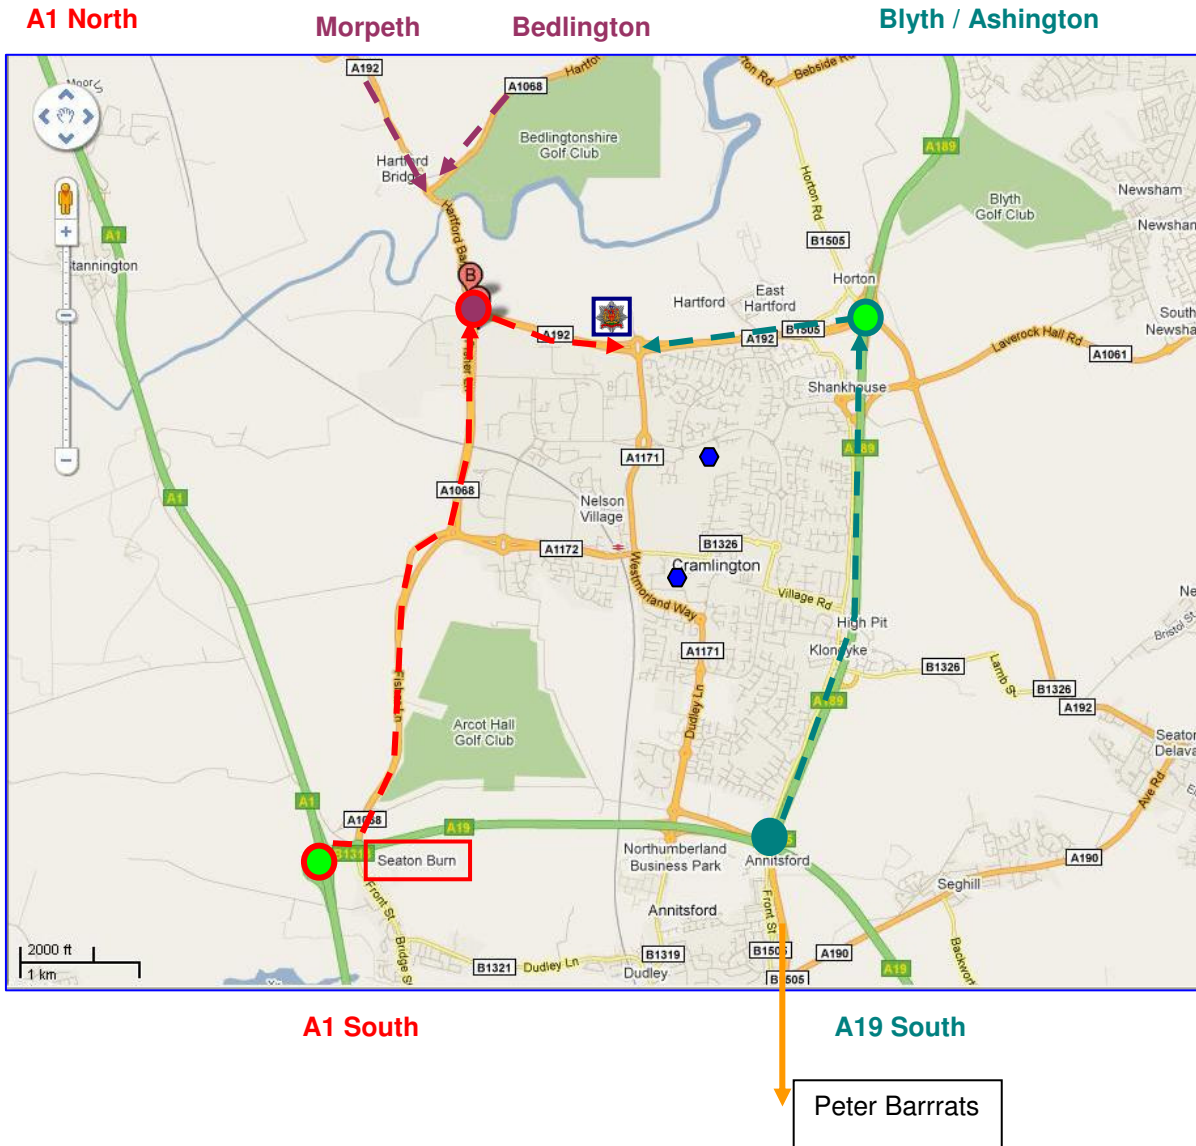

# Northumberland Fire & Rescue Service HQ West Hartford Business Park, Cramlington, NE23 3JP

**NFRS HQ, West Hartford Business Park, Cramlington**  
Access via A192

### From A1:

At Seaton Burn  junction take 2<sup>nd</sup> exit **A1068** for Cramlington / Morpeth

At Plessey Checks  roundabout take **A192** for Town Centre / Hartford

 Shops

### From A19:

At Annitsford-Moor Farm  roundabout take **A189** towards Ashington/Blyth

At Three Horseshoes  roundabout take **A192** for Cramlington Industrial Estates / Morpeth