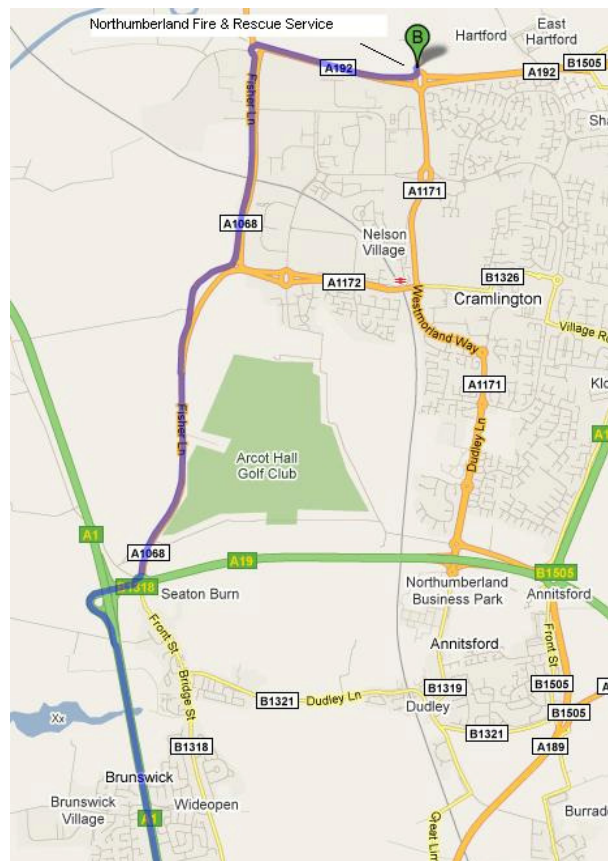

Northumberland Fire & Rescue Service

West Hartford Business Park
West Hartford
Northumberland
NE23 3JP
01670 621110

Note : **Due to the HQ being a new site the postcode may cause some difficulties when used on a SatNav or through existing web based map systems. Please use the directions detailed below.**

Directions to HQ from A1 heading South

- Head South on A1
- Take the exit towards Ponteland / Dinnington / Blagdon (Approx 4 miles South of Morpeth)
- Merge onto Shotton Lane
- Turn left toward Fisher Lane / A1068
- Turn left at Fisher Lane / A 1068 – 1st exit on roundabout
- Continue on A1068
- At roundabout take 3rd exit onto A192
- Continue on A192 at roundabout take 1st exit. HQ is on the left.

Directions to HQ from A1 heading North

- Head North on A1
- Take the exit marked A19 toward Cramlington / Blyth / Ashington / A189
- At the roundabout take the 2nd exit onto Fisher lane / A1068 heading to Cramlington
- Turn left at Fisher Lane / A 1068 – 1st exit on roundabout
- Continue on A1068
- At roundabout take 3rd exit onto A192
- Continue on A192 at roundabout take 1st exit. HQ is on the left.

Directions to HQ from A19 heading North

- Head North West on A19
- At Moor Farm Roundabout take 5th exit onto A189 heading to Ashington / Blyth.
- Continue on A189 for approx 2½ miles.
- Take the A192 exit towards Morpeth / Bedlington
- At the roundabout take the 1st exit onto the A192
- Continue on A192 for 1½ mile.
- At roundabout take 3rd exit. HQ is on the left.