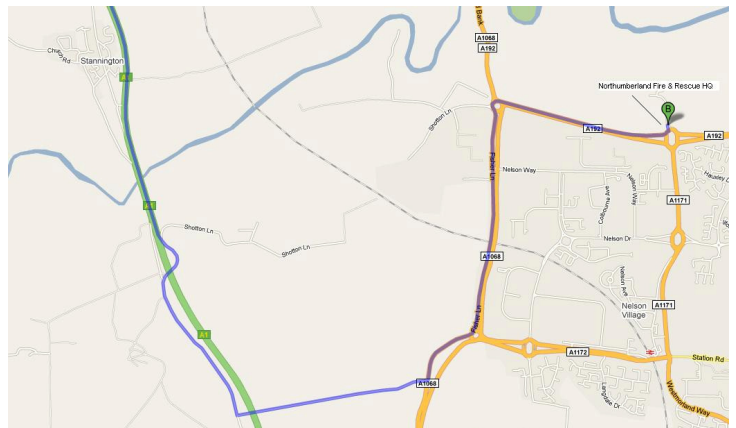

Northumberland Fire & Rescue Service

West Hartford Business Park
West Hartford
Northumberland
NE23 3JP
01670 621110

Note : **Due to the HQ being a new site the postcode may cause some difficulties when used on a SatNav or through existing web based map systems. Please use the directions detailed below.**

Directions to HQ from A1 heading South

- Head South on A1
- Take the exit towards Ponteland / Dinnington / Blagdon (Approx 4 miles South of Morpeth)
- Merge onto Shotton Lane
- Turn left toward Fisher Lane / A1068
- Turn left at Fisher Lane / A 1068 – 1st exit on roundabout
- Continue on A1068
- At roundabout take 3rd exit onto A192
- Continue on A192 at roundabout take 1st exit. HQ is on the left.

Directions to HQ from A1 heading North

- Head North on A1
- Take the exit marked A19 toward Cramlington / Blyth / Ashington / A189
- At the roundabout take the 2nd exit onto Fisher lane / A1068 heading to Cramlington
- Turn left at Fisher Lane / A 1068 – 1st exit on roundabout
- Continue on A1068
- At roundabout take 3rd exit onto A192
- Continue on A192 at roundabout take 1st exit. HQ is on the left.

Directions to HQ from A19 heading North

- Head North West on A19
- At Moor Farm Roundabout take 5th exit onto A189 heading to Ashington / Blyth.
- Continue on A189 for approx 2½ miles.
- Take the A192 exit towards Morpeth / Bedlington
- At the roundabout take the 1st exit onto the A192
- Continue on A192 for 1½ mile.
- At roundabout take 3rd exit. HQ is on the left.