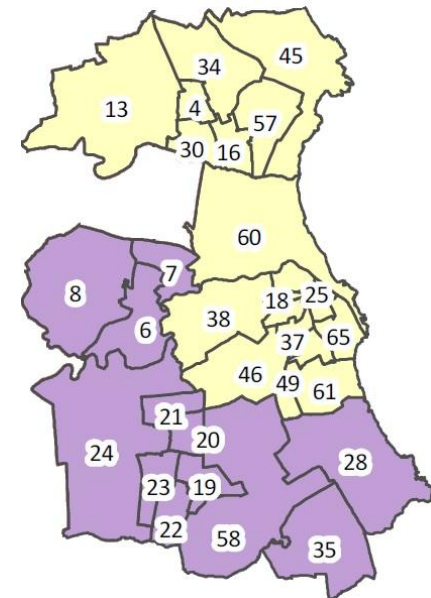

HOUSING MAINTENANCE

North & South East

Head of Housing and Public Protection
Philip Soderquest

Housing Maintenance Manager
Keith Miller

Responsive Maintenance Team Leader
Albert Straughan

Repairs and Maintenance Team Leader
Keith Smith

Repairs and Maintenance Team Leader
John Duthie

Team Leader (Gas)
Gary Brown

Scheduler Team Leader
Jill McDougale

Team Leader (Contracts)
Jeff Anderson

Team Leader (Logistics and Procurement)
Kevin Tilmouth