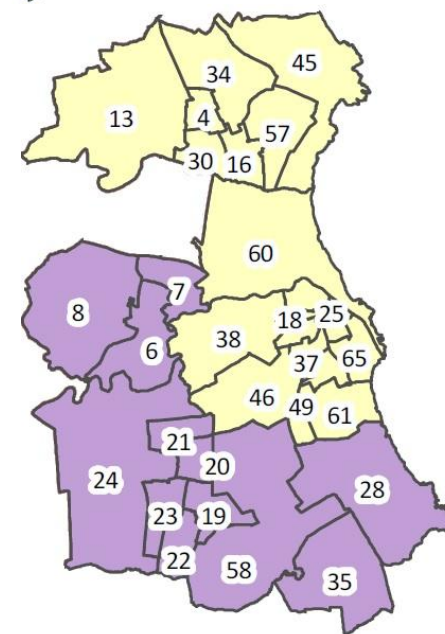

### North Blyth Area and Alnwick (Cowpen, Cramlington & Alnwick)

Area Housing Manager  
Philippa Storey

Area Housing Team Leader  
Andrew Howstan

### South Blyth Area (Blyth, Seaton Delaval, Seghill, Holywell, Seaton Sluice)

Area Housing Manager  
Amanda Mason

Area Housing Team Leader  
Pearl O'Hare