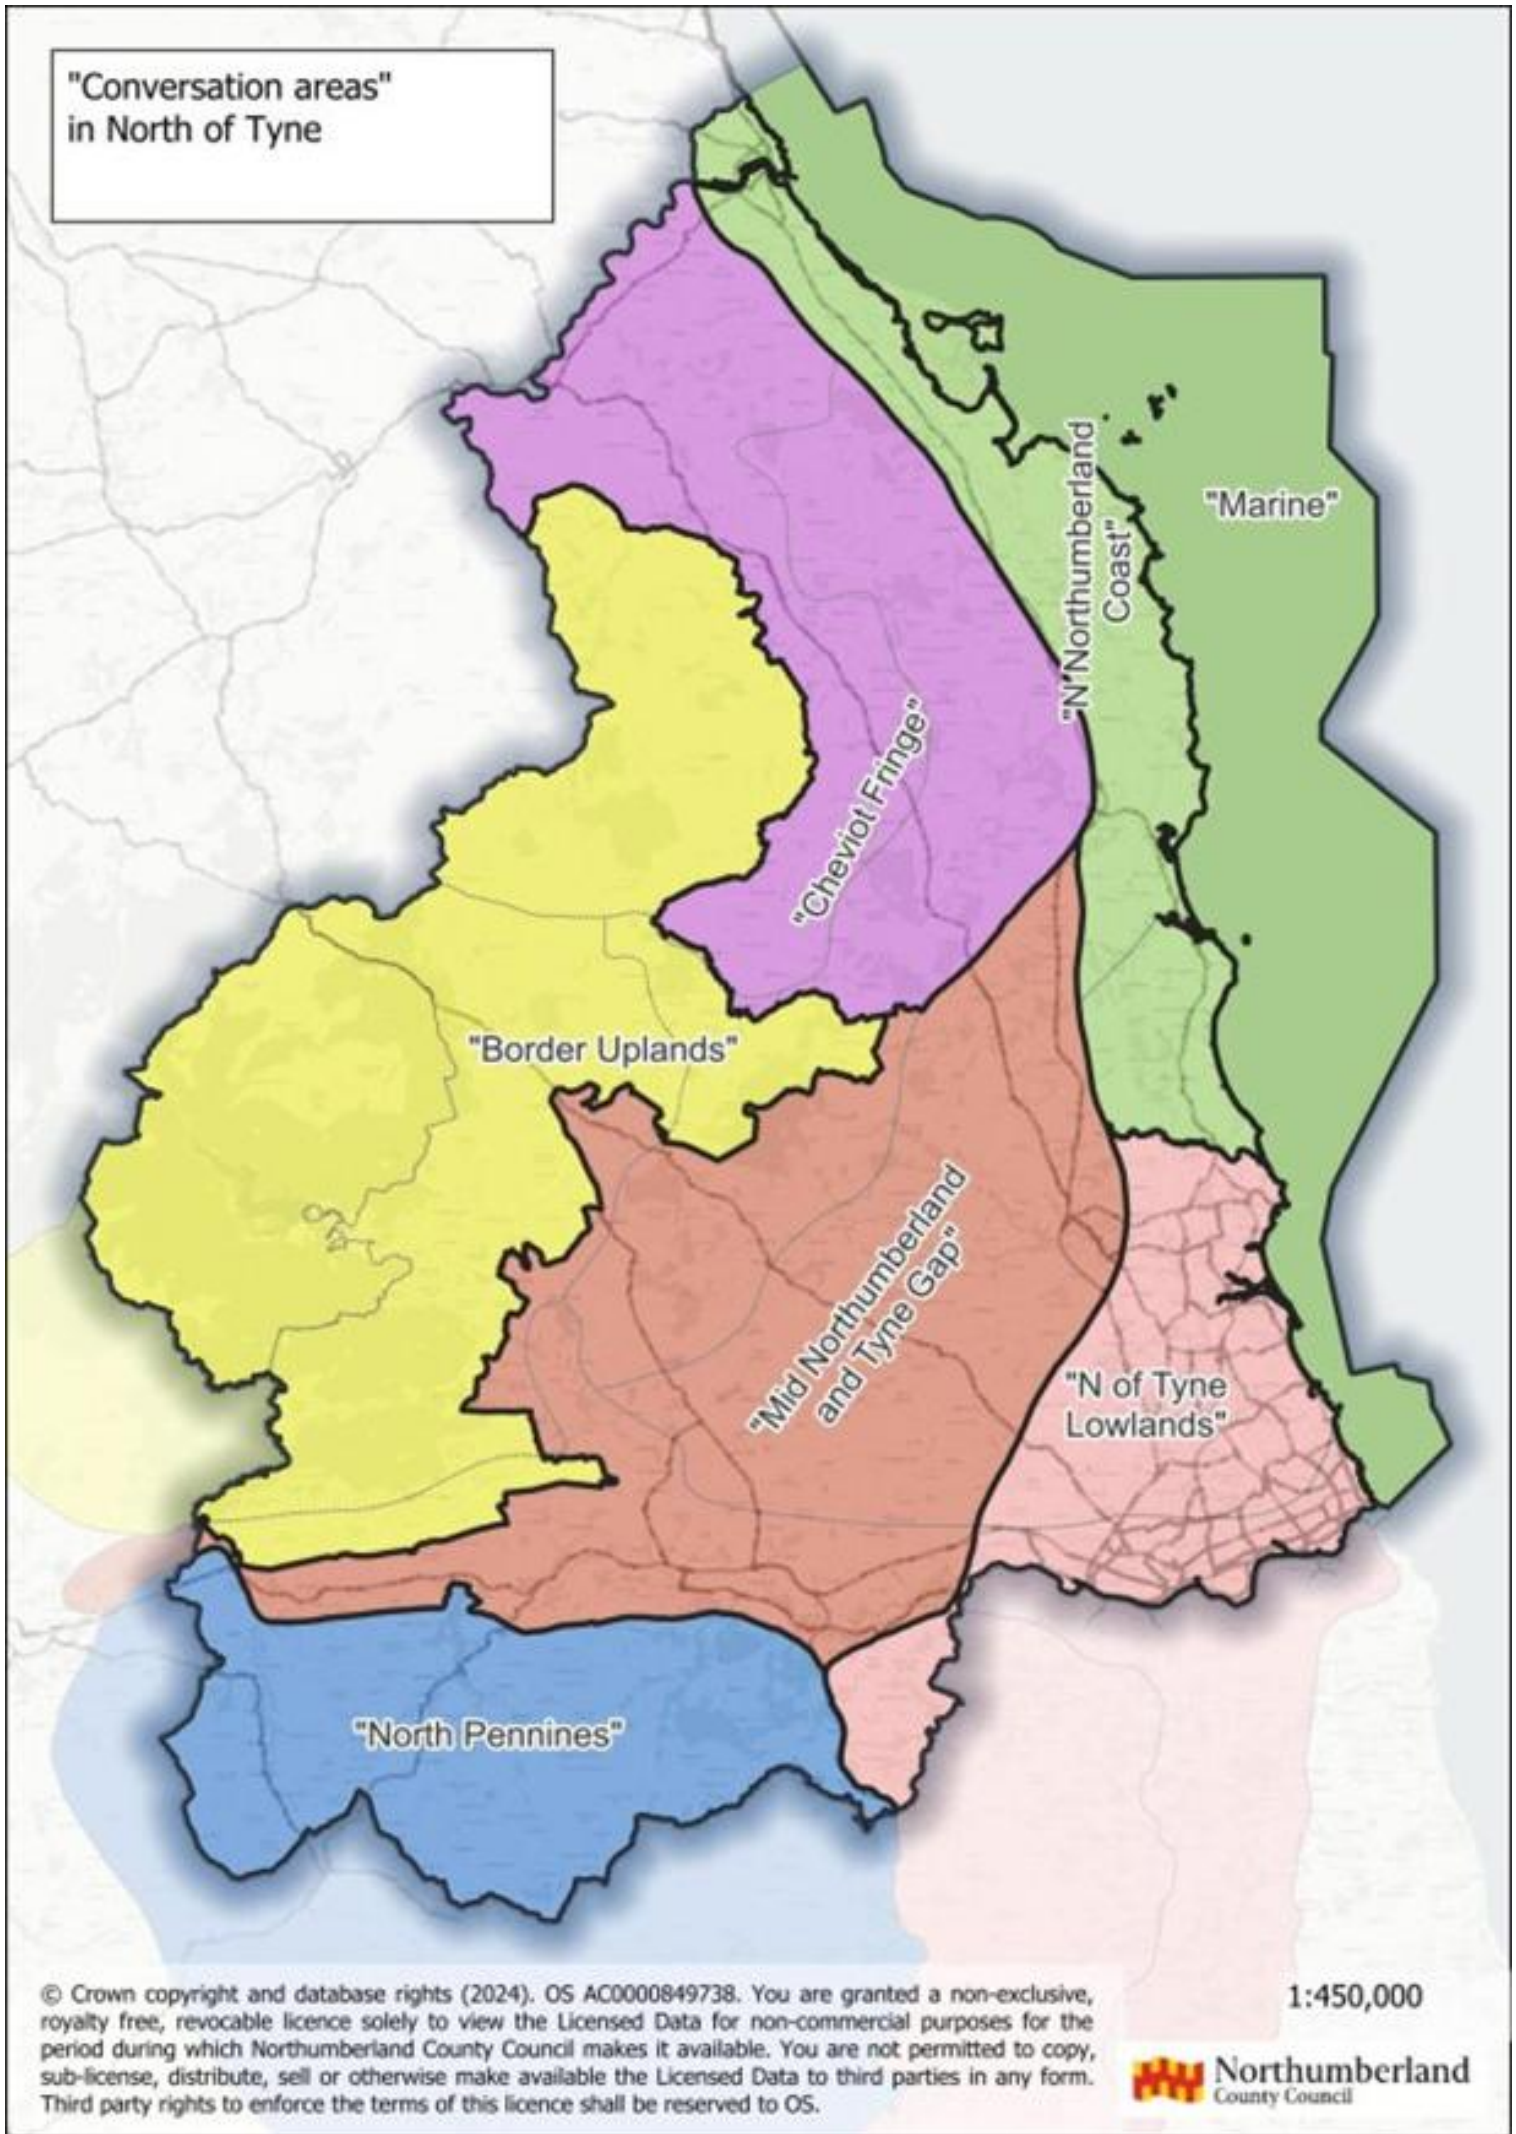

"Conversation areas"
in North of Tyne

© Crown copyright and database rights (2024). OS AC0000849738. You are granted a non-exclusive, royalty free, revocable licence solely to view the Licensed Data for non-commercial purposes for the period during which Northumberland County Council makes it available. You are not permitted to copy, sub-license, distribute, sell or otherwise make available the Licensed Data to third parties in any form. Third party rights to enforce the terms of this licence shall be reserved to OS.

1:450,000

Northumberland
County Council