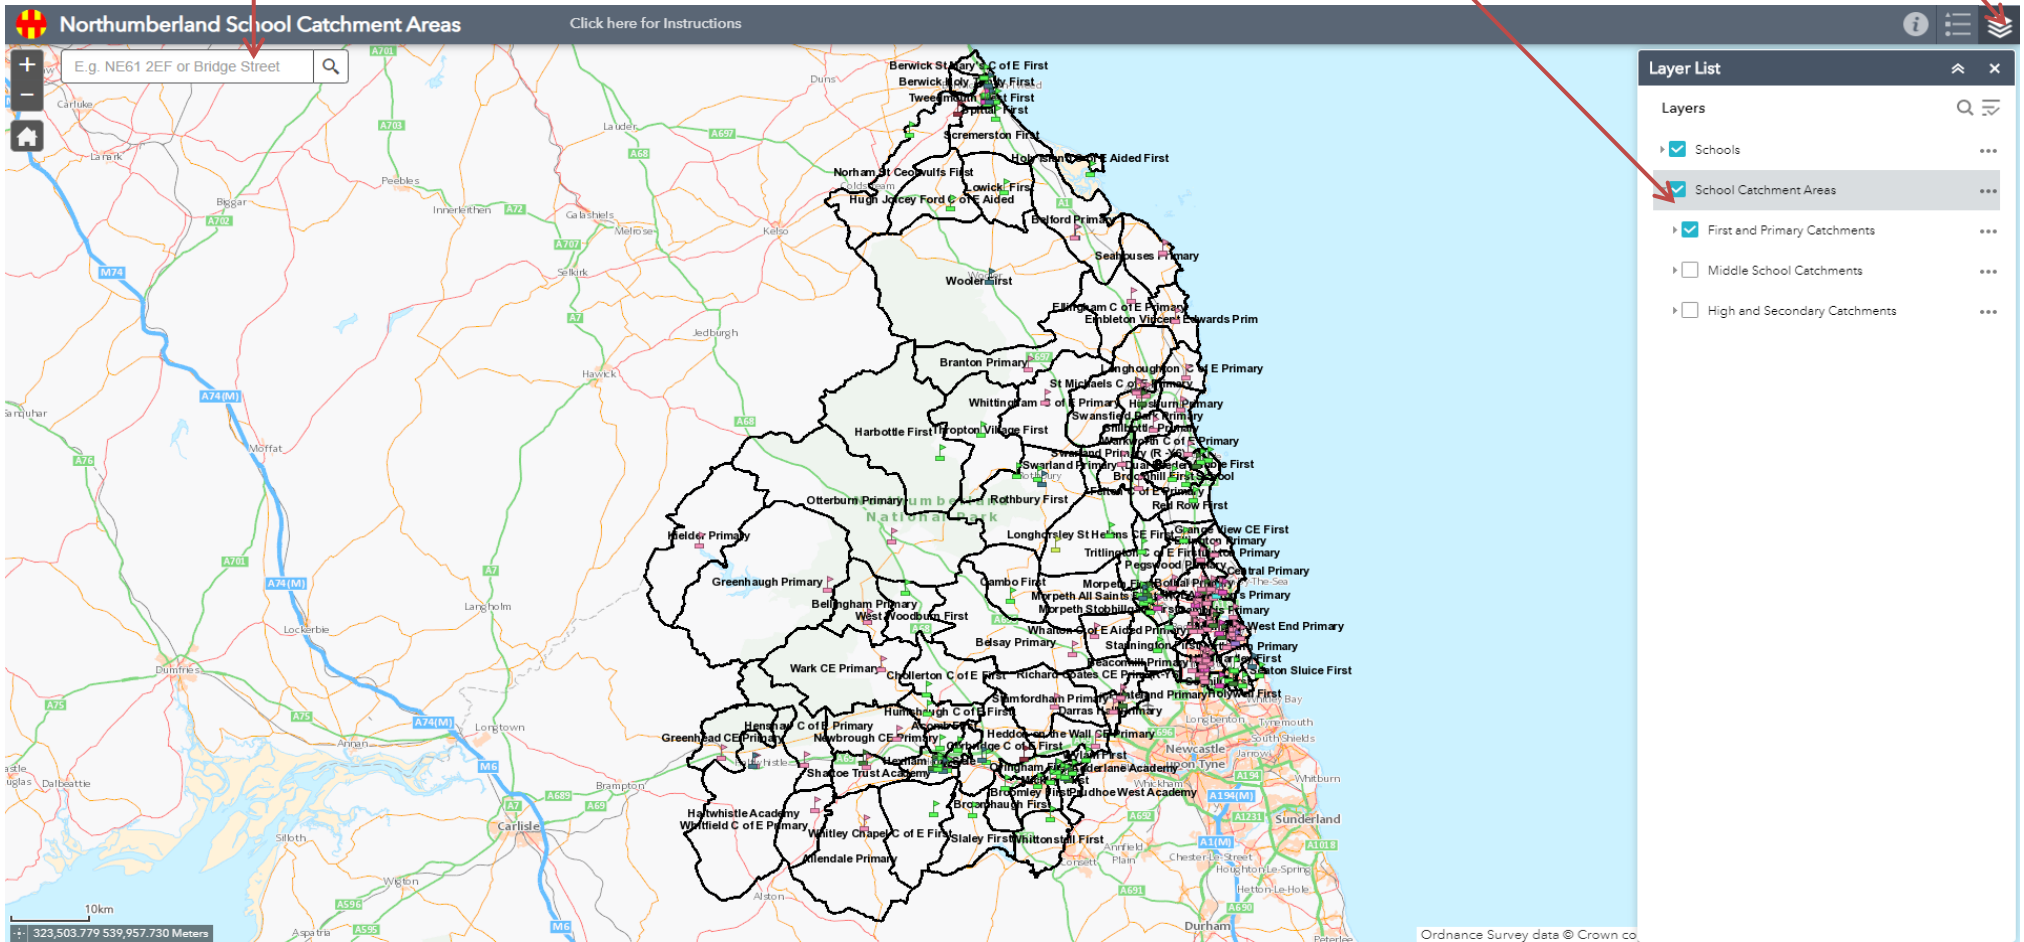

1. Select Layers to view school catchment menu

3. Type in your postcode and select your address from the list (a box giving school details will appear)

2. Select catchment areas using grey arrow to the left of the box

Please note NCEA Primary Admissions are for Bishop's Primary and the Academy will allocate the individual campus.