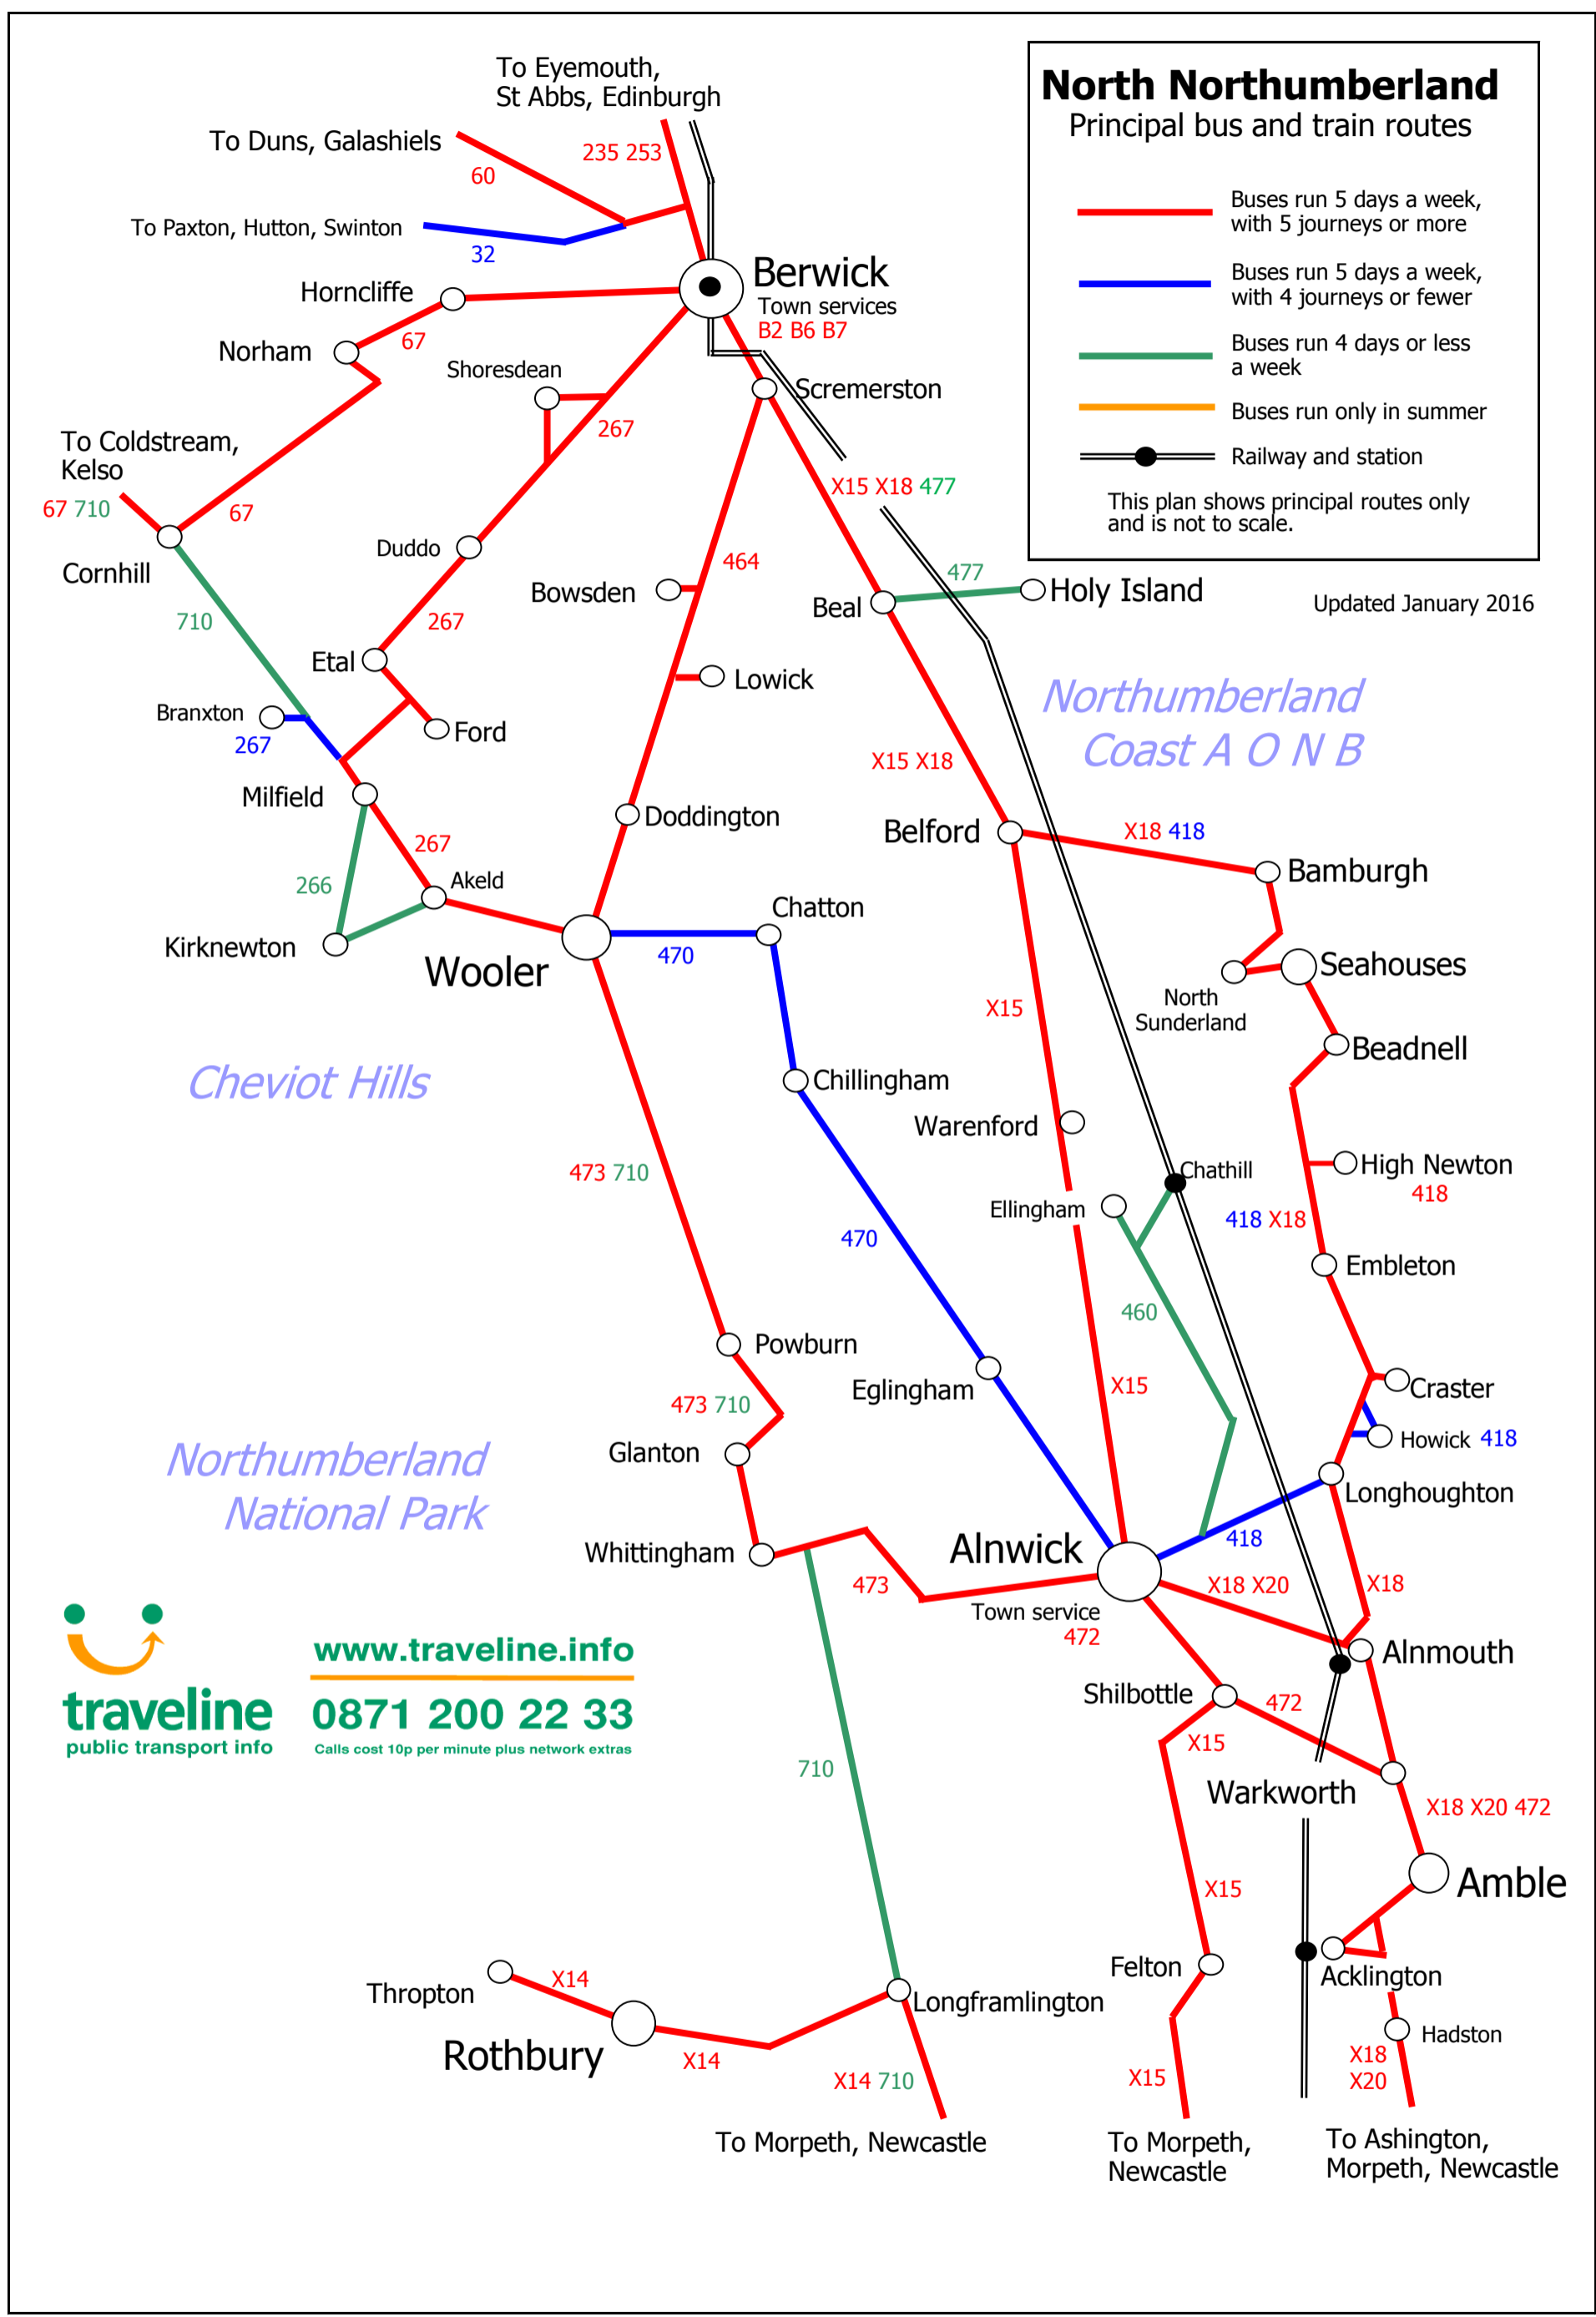

# North Northumberland

## Principal bus and train routes

- Buses run 5 days a week, with 5 journeys or more
- Buses run 5 days a week, with 4 journeys or fewer
- Buses run 4 days or less a week
- Buses run only in summer
-  Railway and station

This plan shows principal routes only and is not to scale.

Updated January 2016

[www.traveline.info](http://www.traveline.info)

**0871 200 22 33**

Calls cost 10p per minute plus network extras