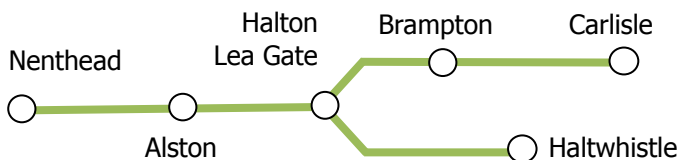

680

681

From 4th January 2016

Mondays to Saturdays

	<i>GNE</i>	<i>TEL</i>	<i>GNE</i>	<i>TEL</i>
		⊕ TTh		⊕ TTh
Nenthead	...	0935	...	1425
Alston, Townhead	0900	0945	1400	1433
Alston, Henderson's Garage	0902	0948	1402	1435
Slaggyford	0910	0957	1410	1443
Halton Lea Gate	0922	1008	1422	1455
Haltwhistle, Railway station	0948	...	1448	...
Brampton, Market Place	...	1027	...	1514
Warwick Bridge	...	1035	...	...
Carlisle, The Courts	...	1052	...	...
	<i>TEL</i>	<i>GNE</i>	<i>TEL</i>	<i>GNE</i>
	⊕ TTh		⊕ TTh	
Carlisle, The Courts	...	...	1310	...
Warwick Bridge	...	...	1329	...
Brampton, Market Place	0845	...	1335	...
Haltwhistle, Railway station	...	1220	...	1620
Halton Lea Gate	0903	1247	1354	1647
Slaggyford	0913	1257	1405	1657
Alston, Henderson's Garage	0922	1306	1414	1706
Alston, Fire Station	0924	1308	1417	1708
Nenthead	0932	...	1425	...

⊕ Schooldays only.

TTh Tuesdays and Thursdays only.

GNE Operated by Go North East.

TEL Operated by Telford's Coaches. Runs on Tuesdays and Thursdays only, when the high school in Brampton is in session.

For other buses at Haltwhistle and Brampton see route 685.

The tables on our website show only a selection of bus routes and journeys.
For information on other routes and times, contact Traveline on 0871 200 2233.