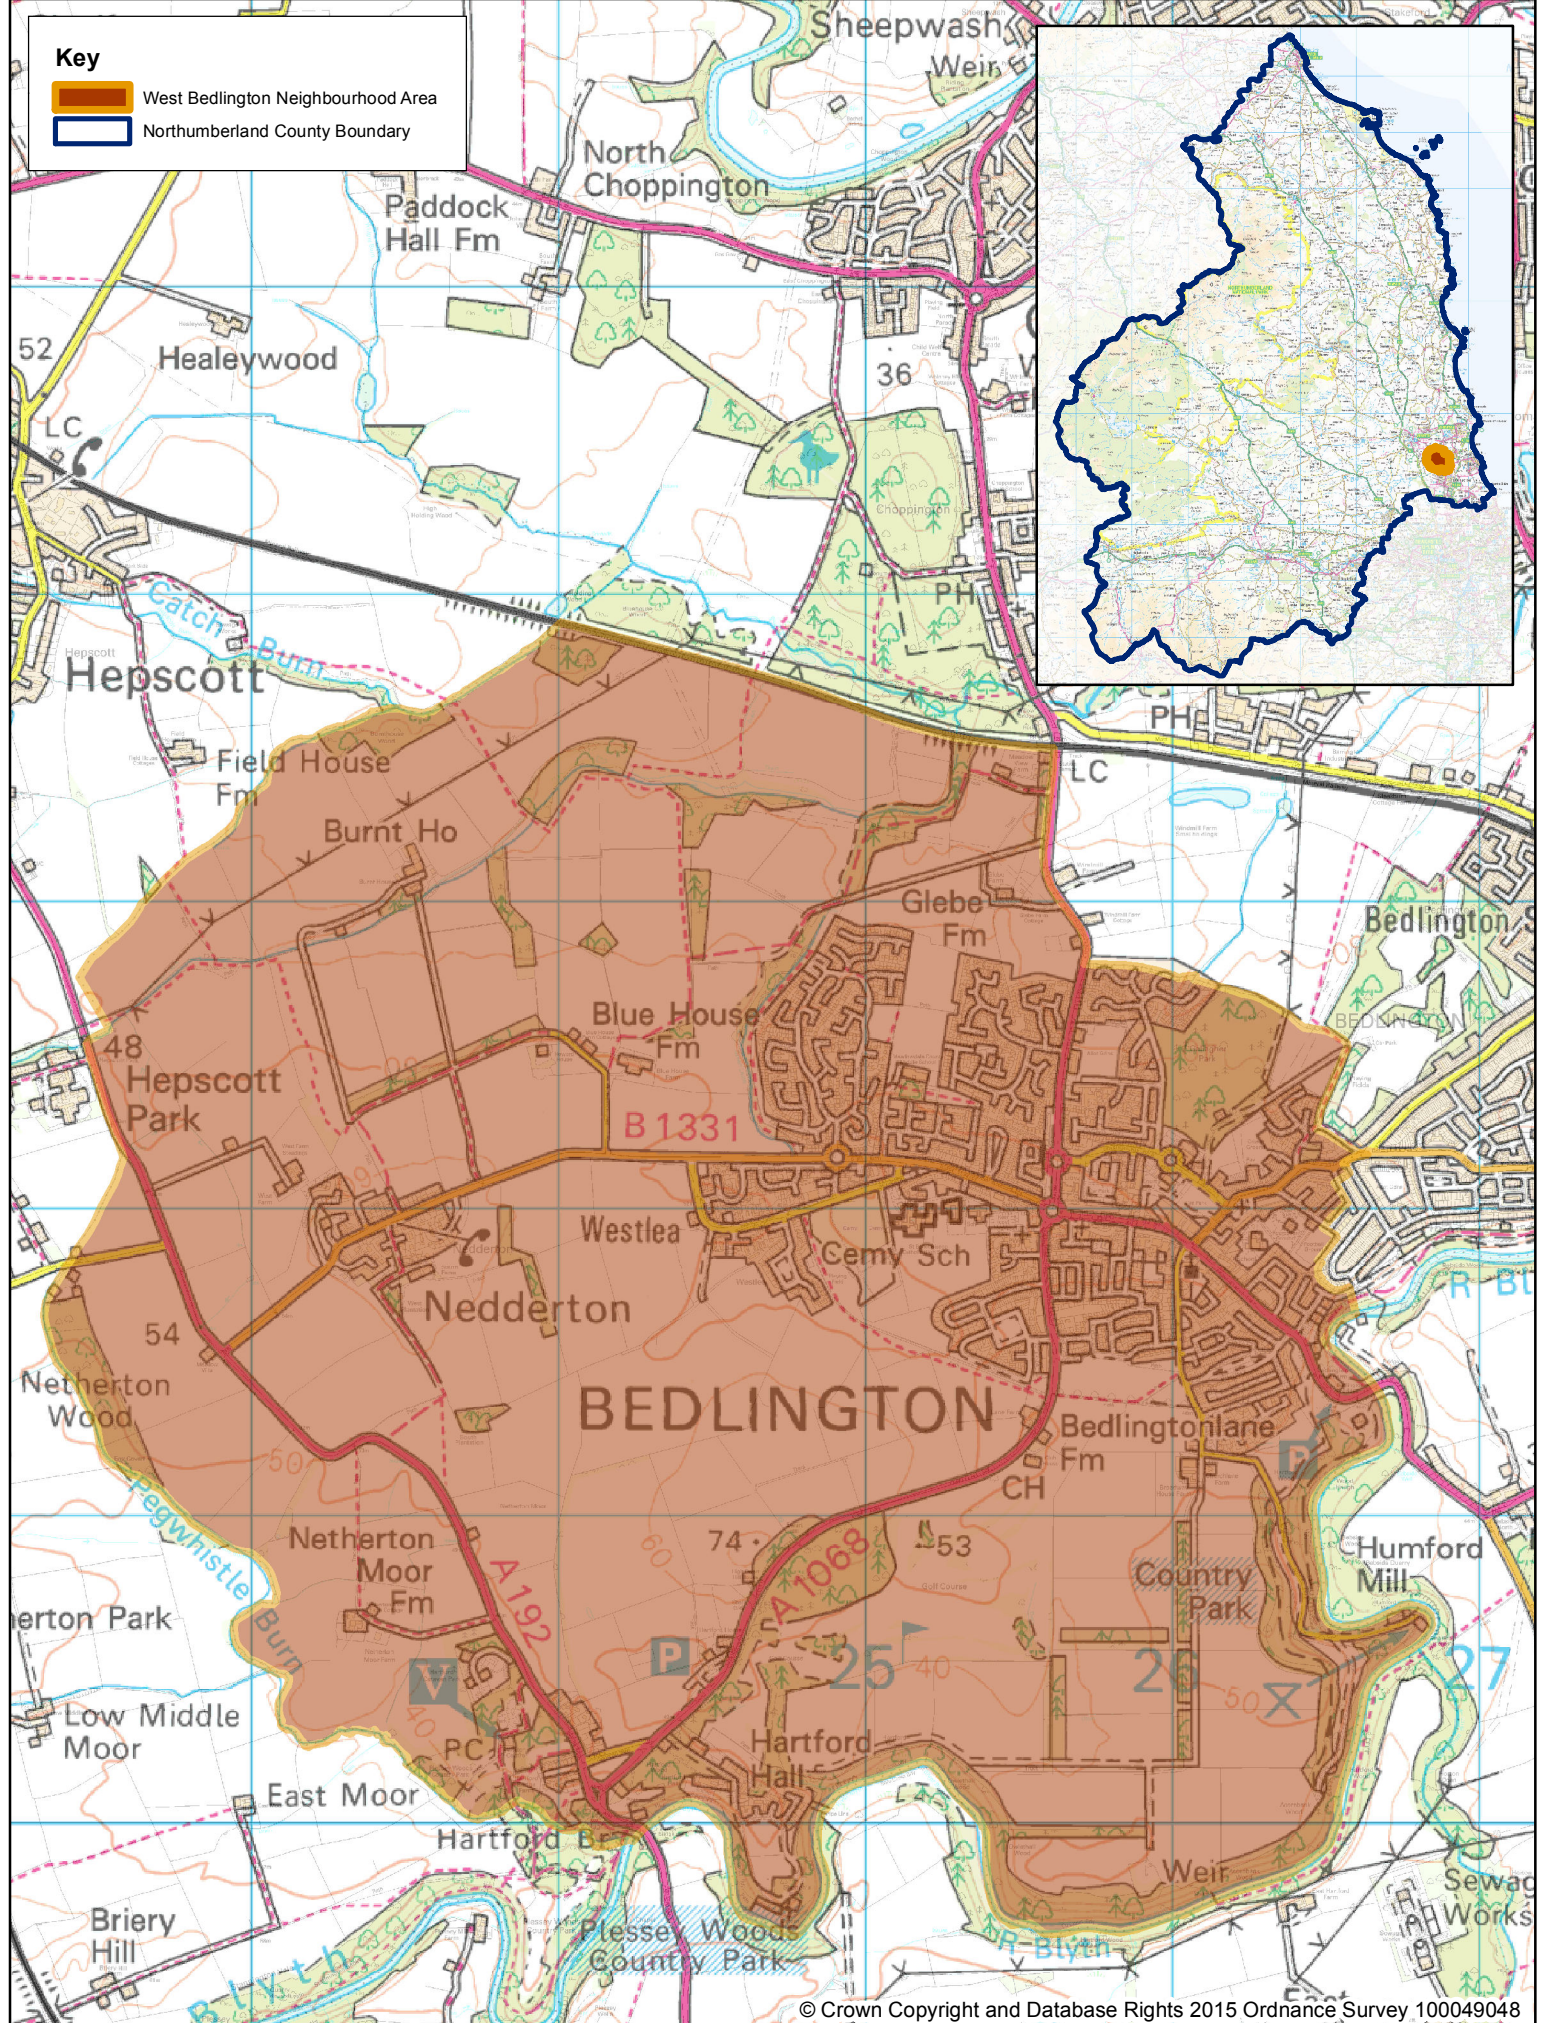

Key

-  West Bedlington Neighbourhood Area
-  Northumberland County Boundary

© Crown Copyright and Database Rights 2015 Ordnance Survey 100049048