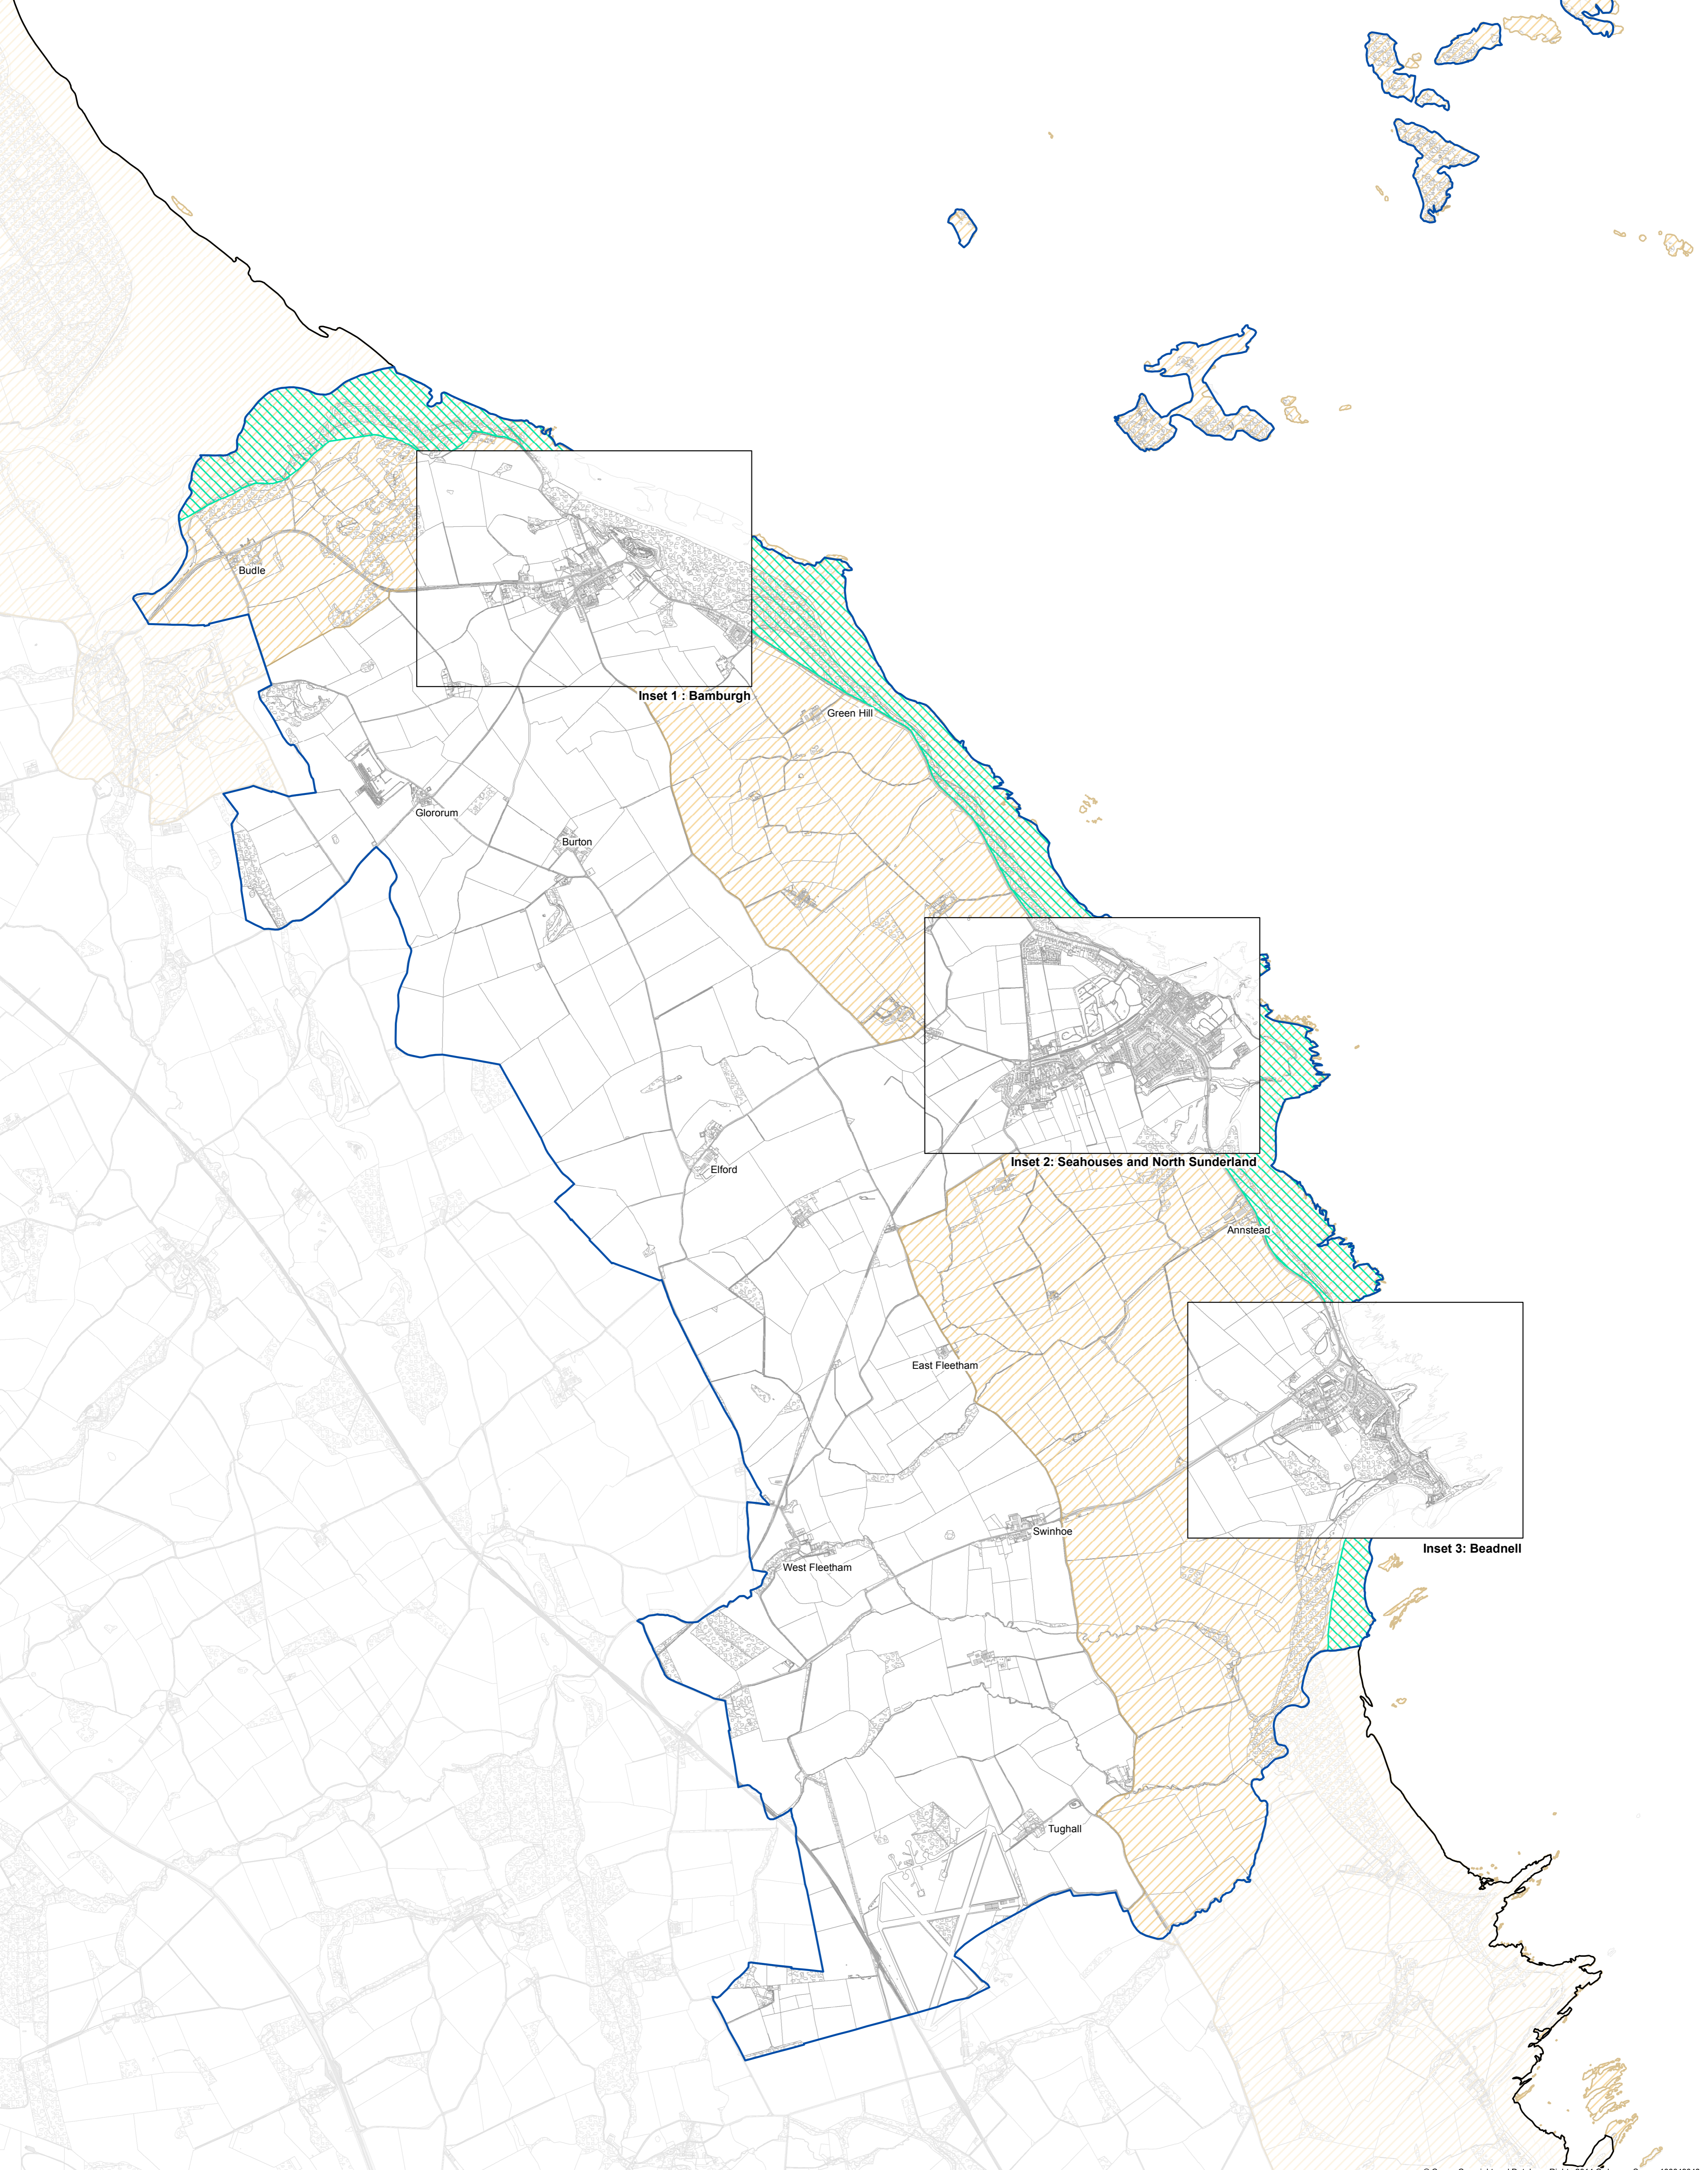

**North Northumberland Coast Neighbourhood Plan  
Made Plan Policies Map: Neighbourhood Area  
10 July 2018**

Scale @ A1 - 1:20,000

-  Neighbourhood Plan Boundary
-  Northumberland County Boundary
-  Northumberland Coast AONB
-  Policy 4: Coastal Strip

**Inset 1 : Bamburgh**

**Inset 2: Seahouses and North Sunderland**

**Inset 3: Beadnell**