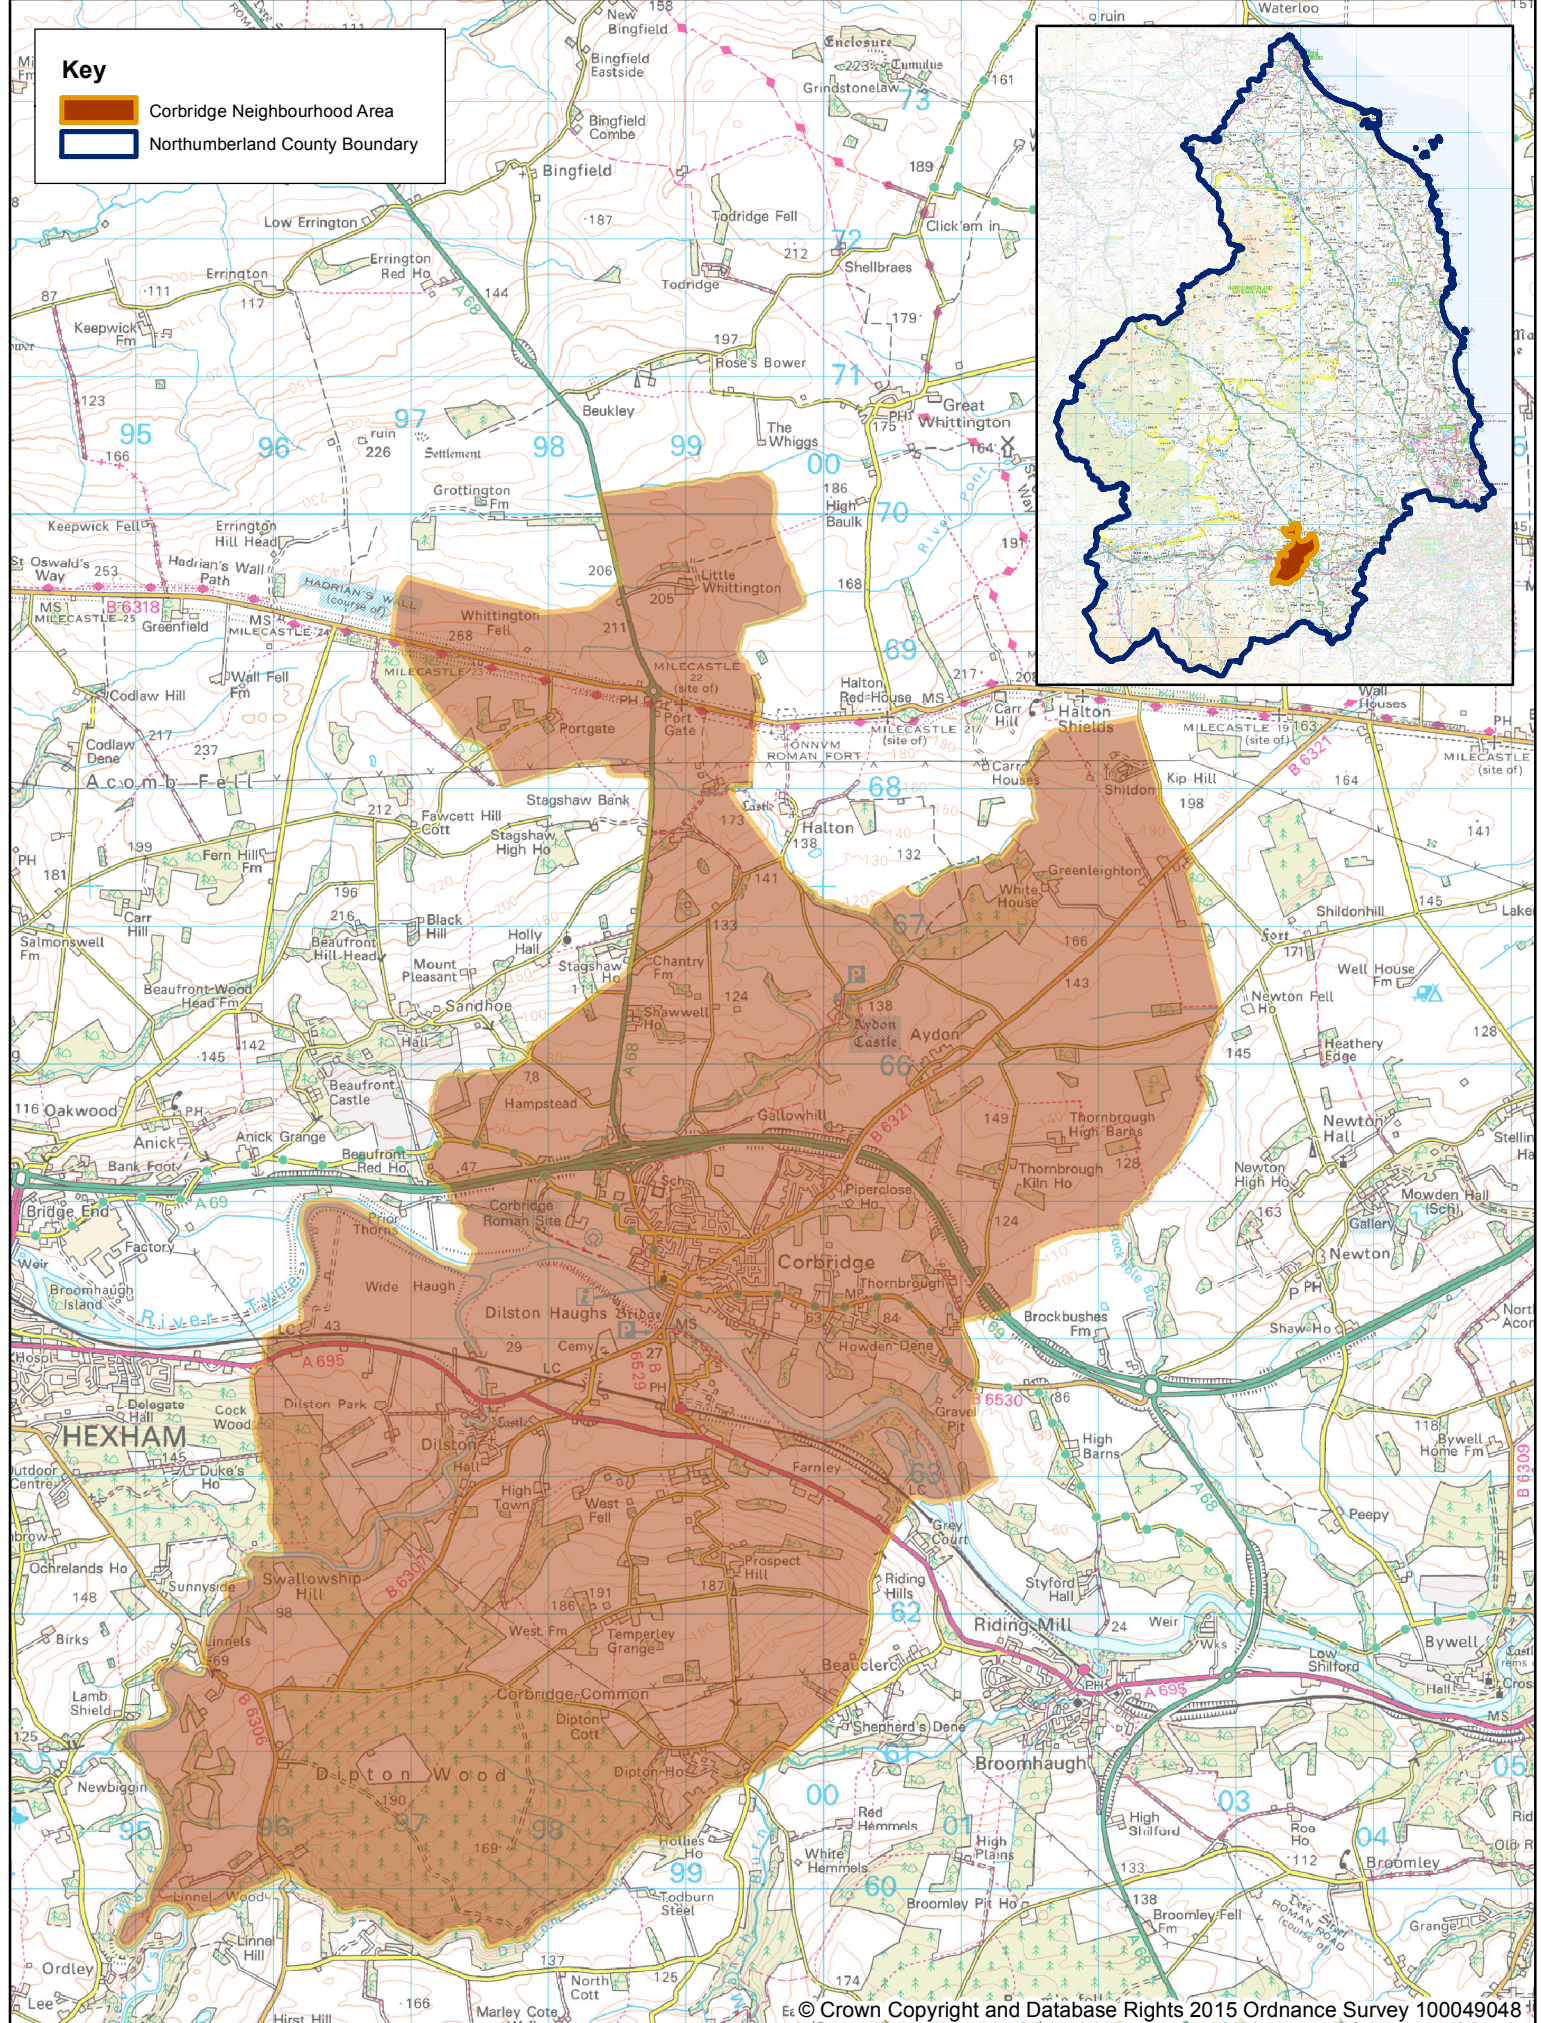

Key

-  Corbridge Neighbourhood Area
-  Northumberland County Boundary

© Crown Copyright and Database Rights 2015 Ordnance Survey 100049048