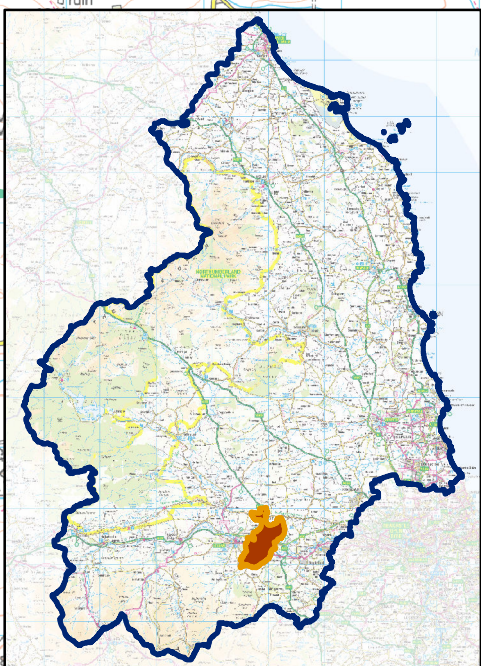

Key

-  Corbridge Neighbourhood Area
-  Northumberland County Boundary

© Crown Copyright and Database Rights 2015 Ordnance Survey 100049048