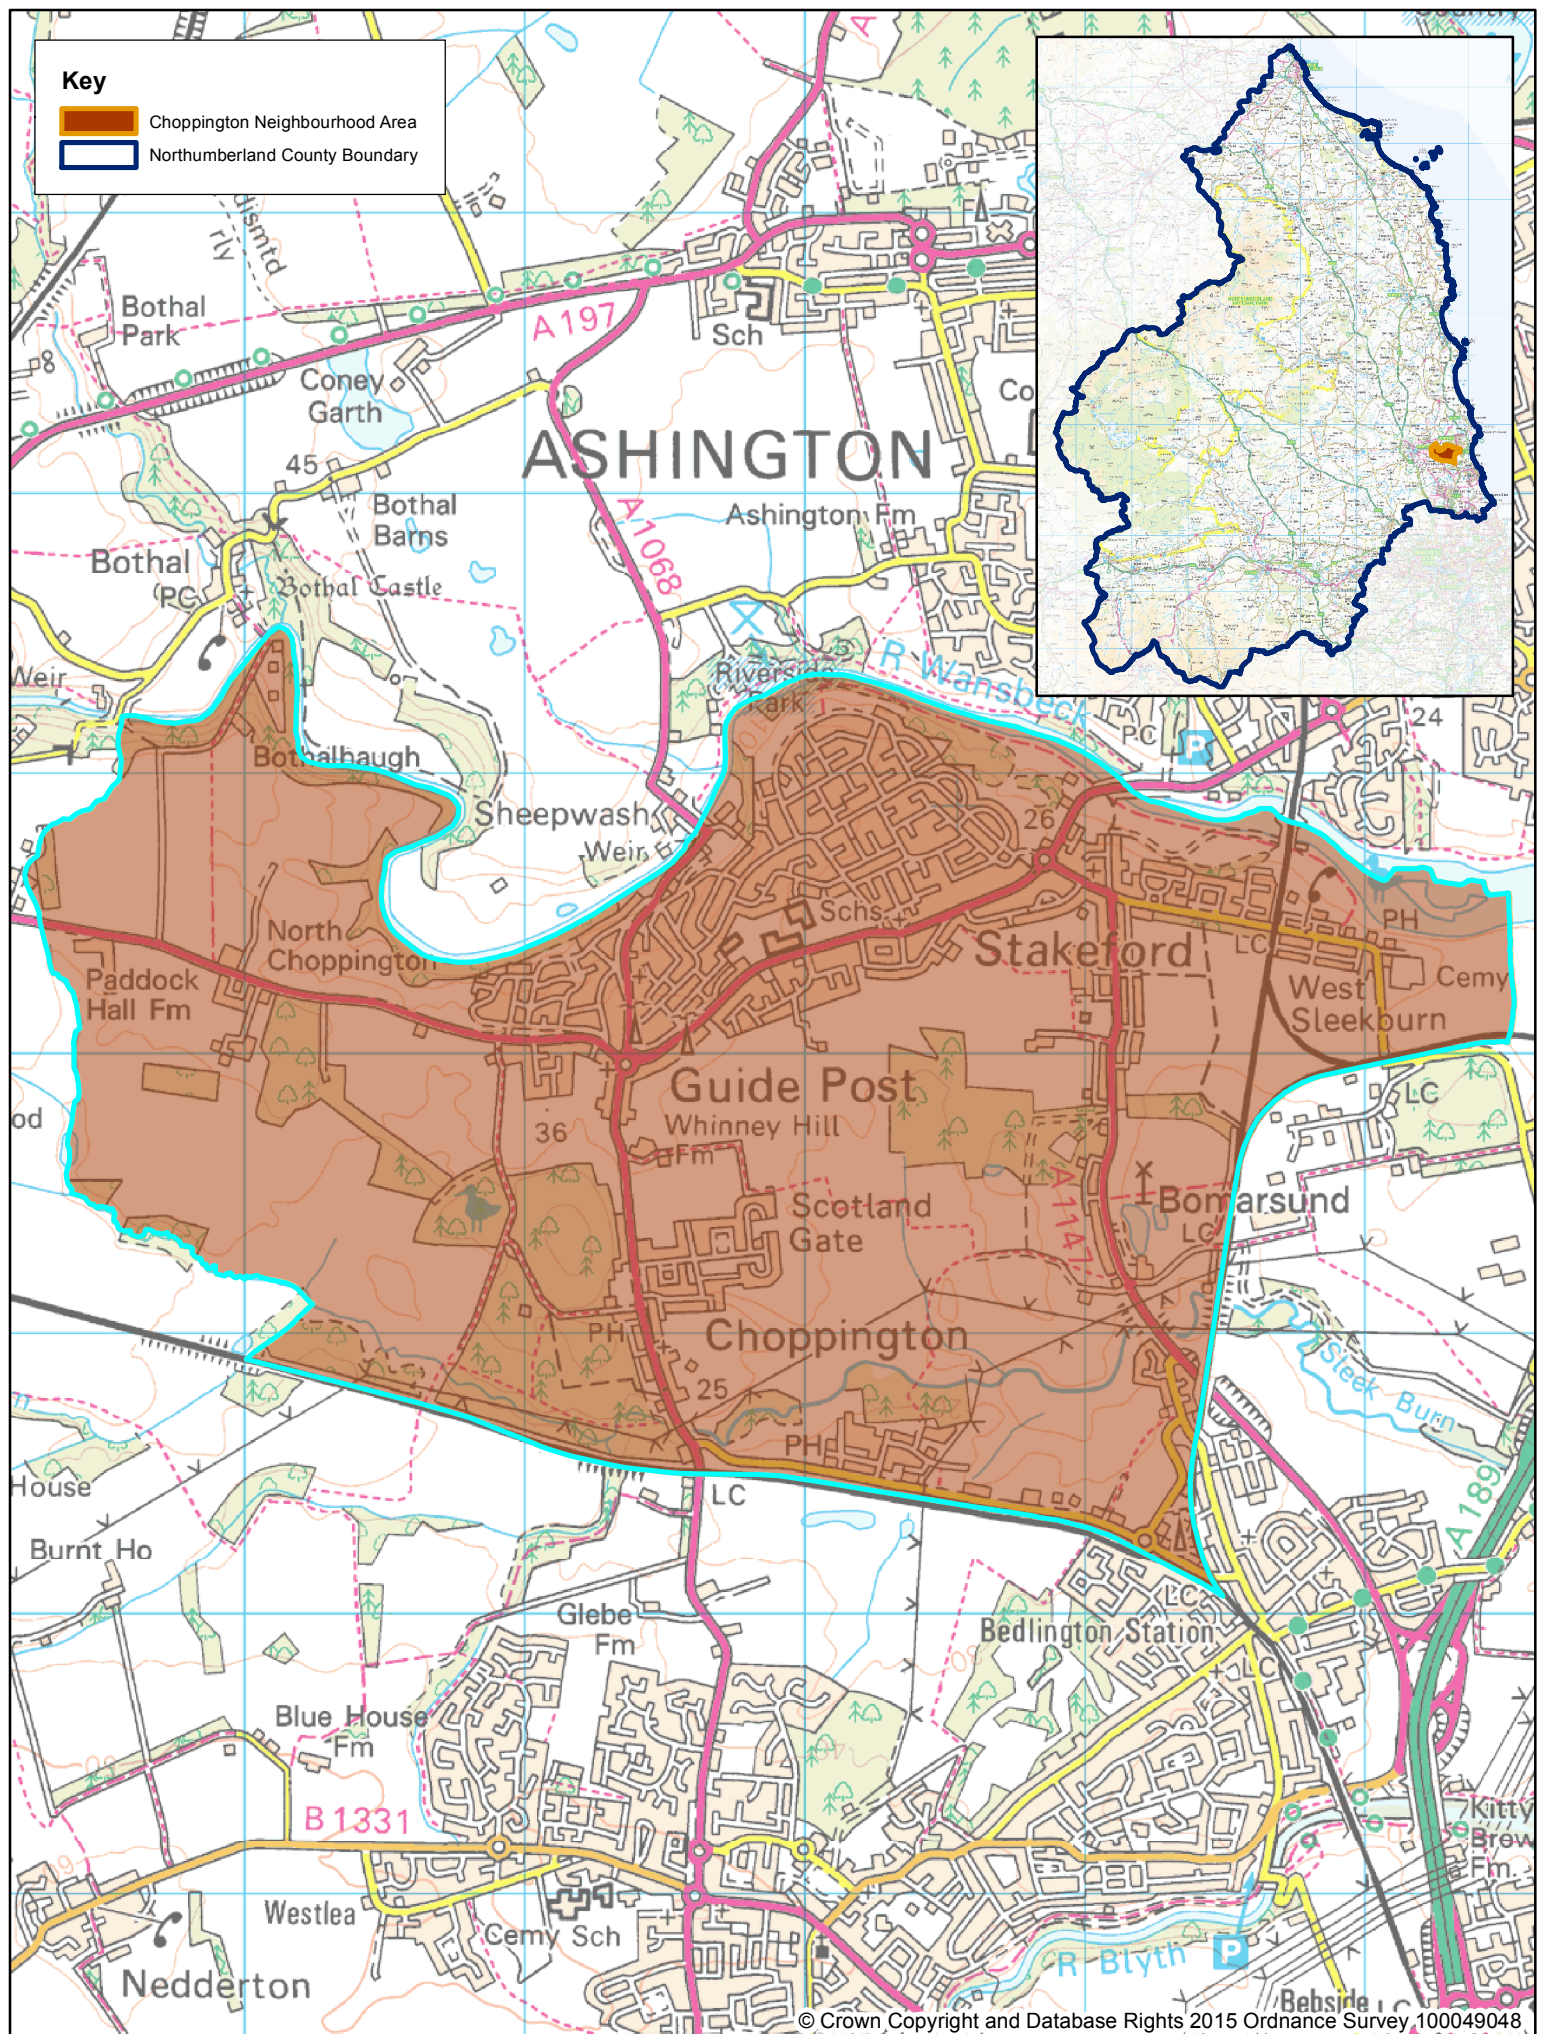

**Key**

-  Choppington Neighbourhood Area
-  Northumberland County Boundary

© Crown Copyright and Database Rights 2015 Ordnance Survey 100049048