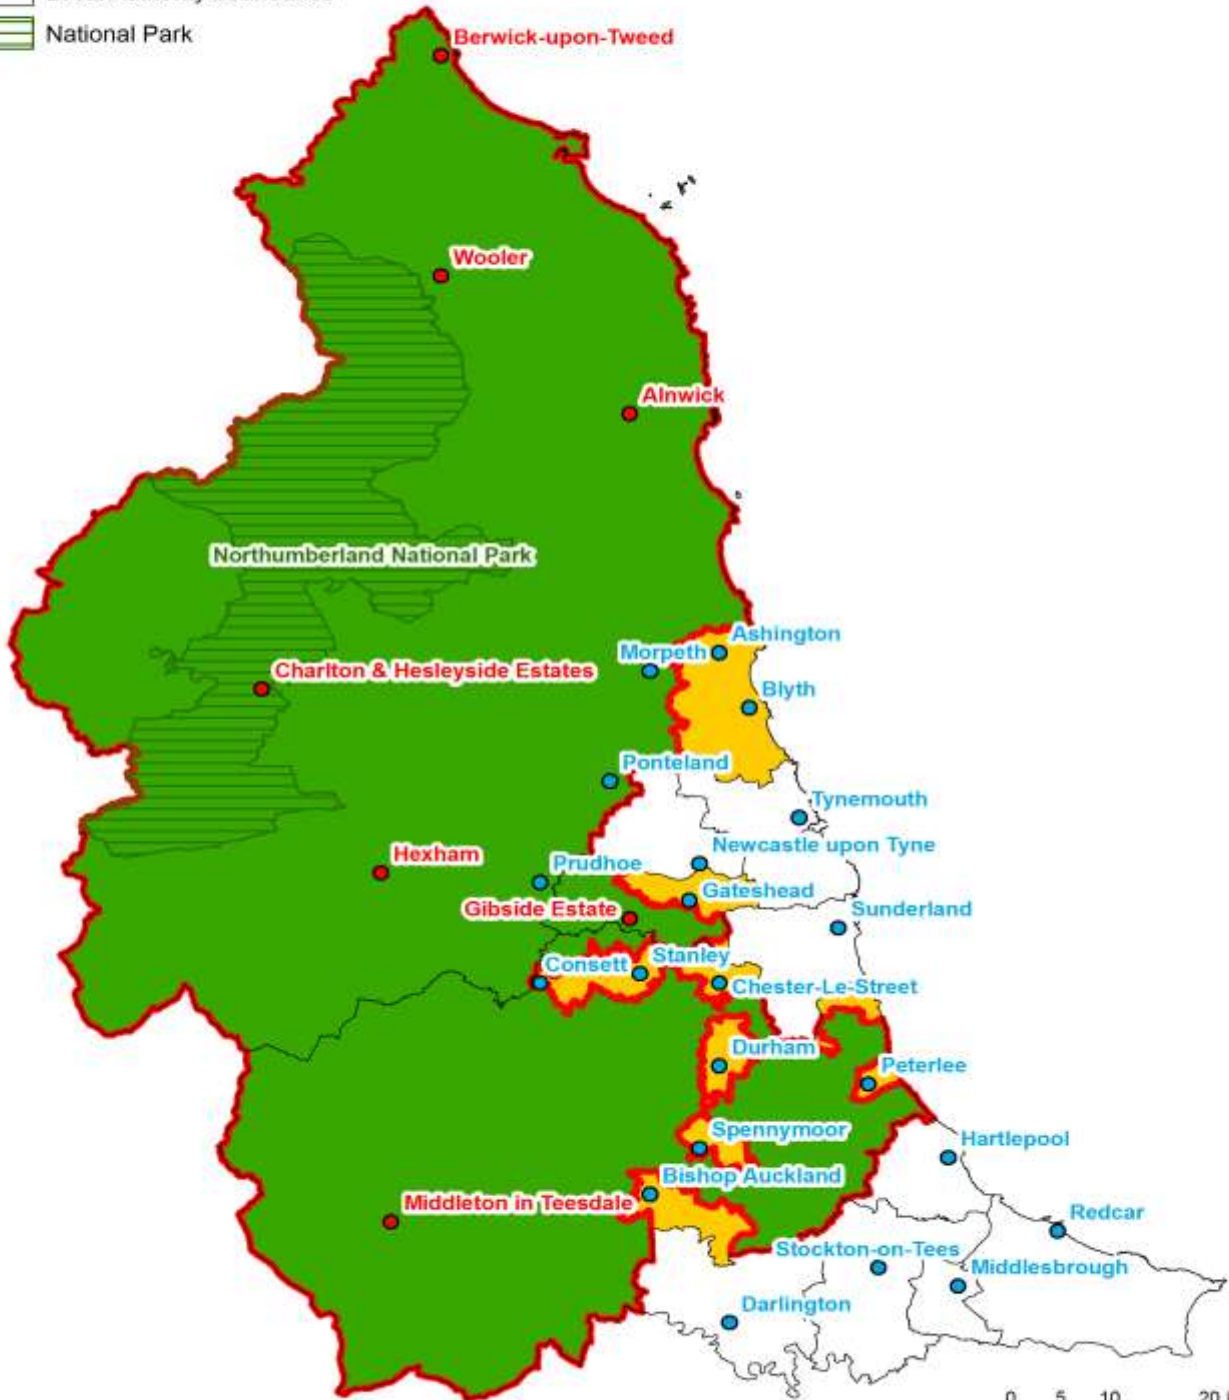

Rural Growth Network Pilot Area

- RGN sites
- Main towns and cities
- Pilot area
- Areas of County Durham, Gateshead & Northumberland excluded from Pilot area
- Local Authority boundaries
- National Park

0 5 10 20 Kilometers
 Scale 1:700,000